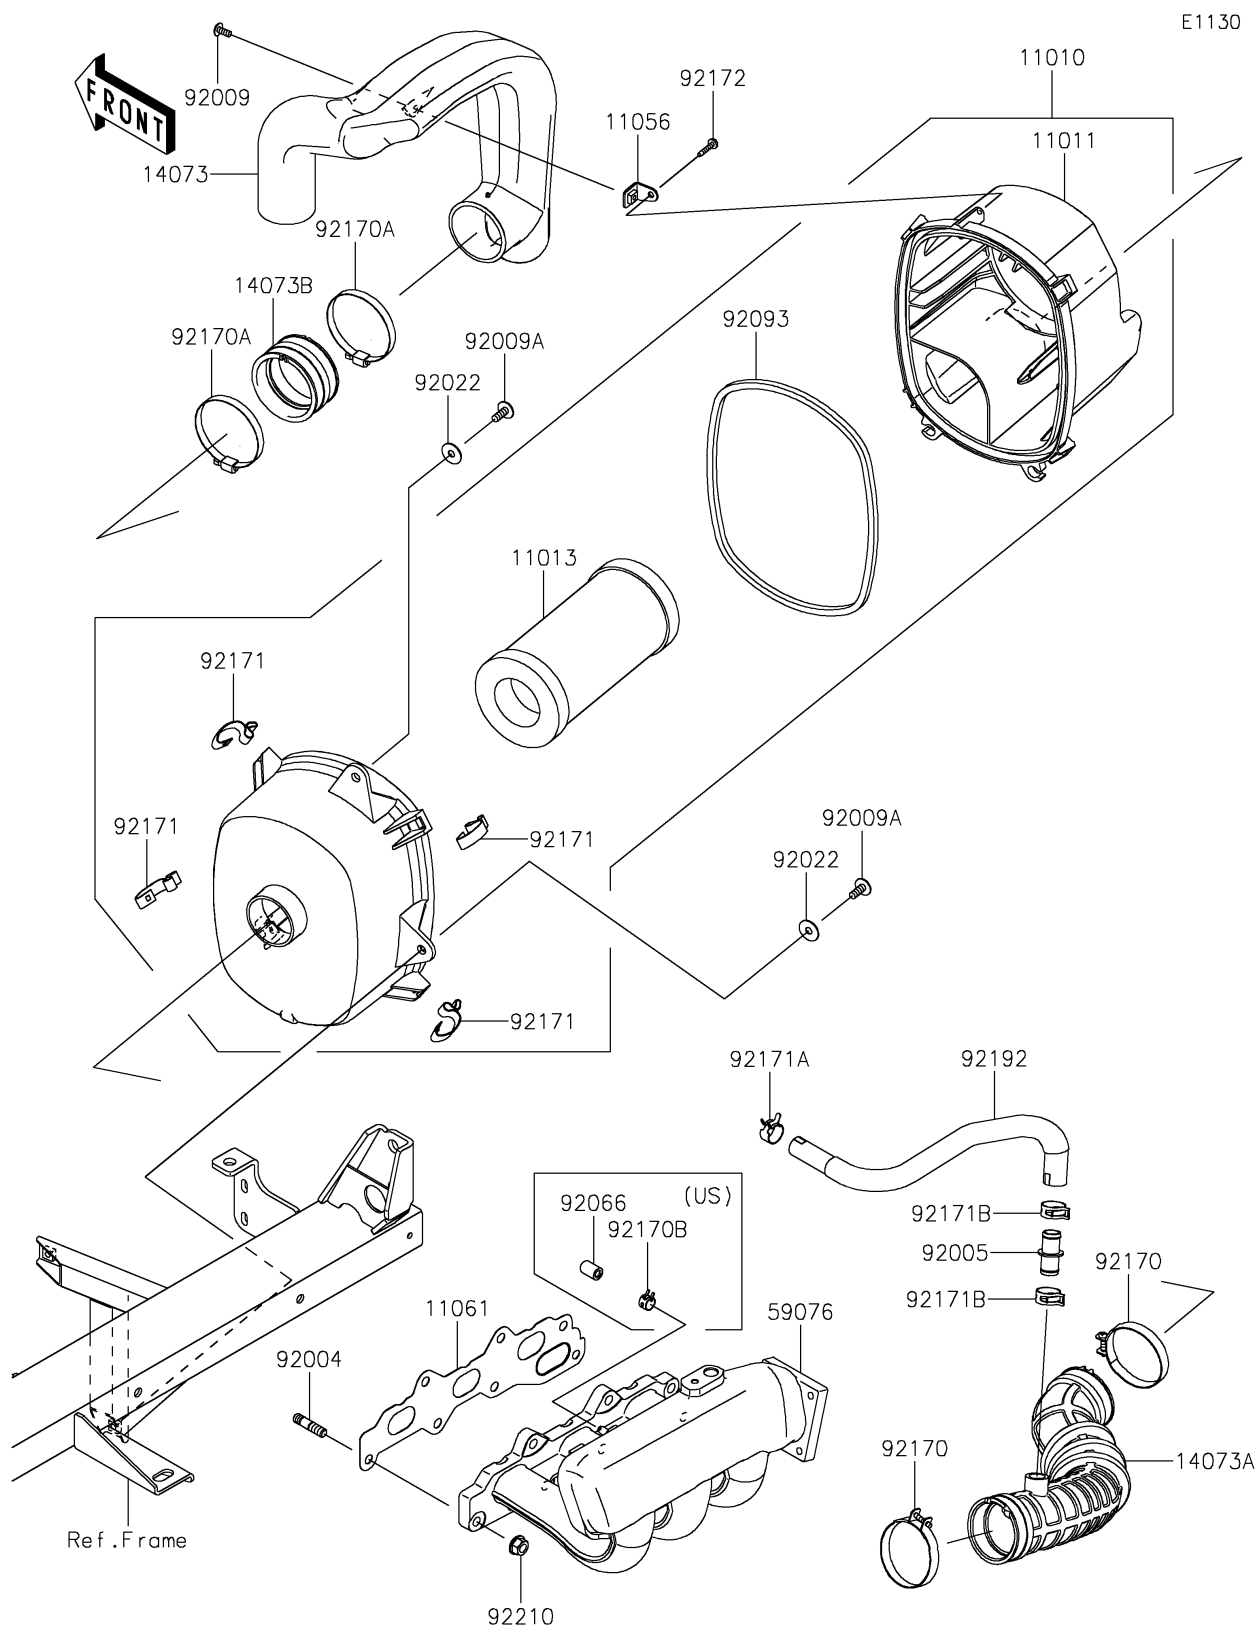

2021 MULE PRO-FXT™ RANCH EDITION

PARTS DIAGRAM

Air Cleaner

2021 MULE PRO-FXT™ RANCH EDITION

Kawasaki
Let the Good Times Roll®

PARTS LIST

Air Cleaner

ITEM NAME	PART NUMBER	QUANTITY
FILTER-ASSY-AIR (Ref # 11010)	11010-0979	1
CASE-AIR FILTER,UPP (Ref # 11011)	11011-0857	1
ELEMENT-AIR FILTER (Ref # 11013)	11013-1290	1
BRACKET,AIR FILTER (Ref # 11056)	11056-3734	1
GASKET,INTAKE MANIFOLD (Ref # 11061)	11061-0956	1
DUCT,INTAKE (Ref # 14073)	14073-0786	1
DUCT,INTAKE (Ref # 14073A)	14073-0992	1
DUCT,JOINT (Ref # 14073B)	14073-1775	1
MANIFOLD-INTAKE (Ref # 59076)	59076-0017	1
STUD (Ref # 92004)	92004-0734	7
FITTING,DUCT-BREATHER TUBE (Ref # 92005)	92005-0992	1
SCREW,5X12 (Ref # 92009)	92009-1154	1
SCREW,6X16 (Ref # 92009A)	92009-1621	2
WASHER,PLAIN,6.5X20X1 (Ref # 92022)	92022-165	2
PLUG (Ref # 92066)	92066-0862	1
SEAL,AIR FILTER (Ref # 92093)	92093-0607	1
CLAMP (Ref # 92170)	92170-1448	2
CLAMP (Ref # 92170A)	92170-1764	2
CLAMP (Ref # 92170B)	92170-2043	1
CLAMP (Ref # 92171)	92171-0225	4
CLAMP (Ref # 92171A)	92171-0533	1
CLAMP,18.8MM (Ref # 92171B)	92171-2056	2
SCREW,TAPPING,5X20 (Ref # 92172)	92172-0009	1
TUBE,BREATHER (Ref # 92192)	92192-2365	1
NUT (Ref # 92210)	92210-0944	7