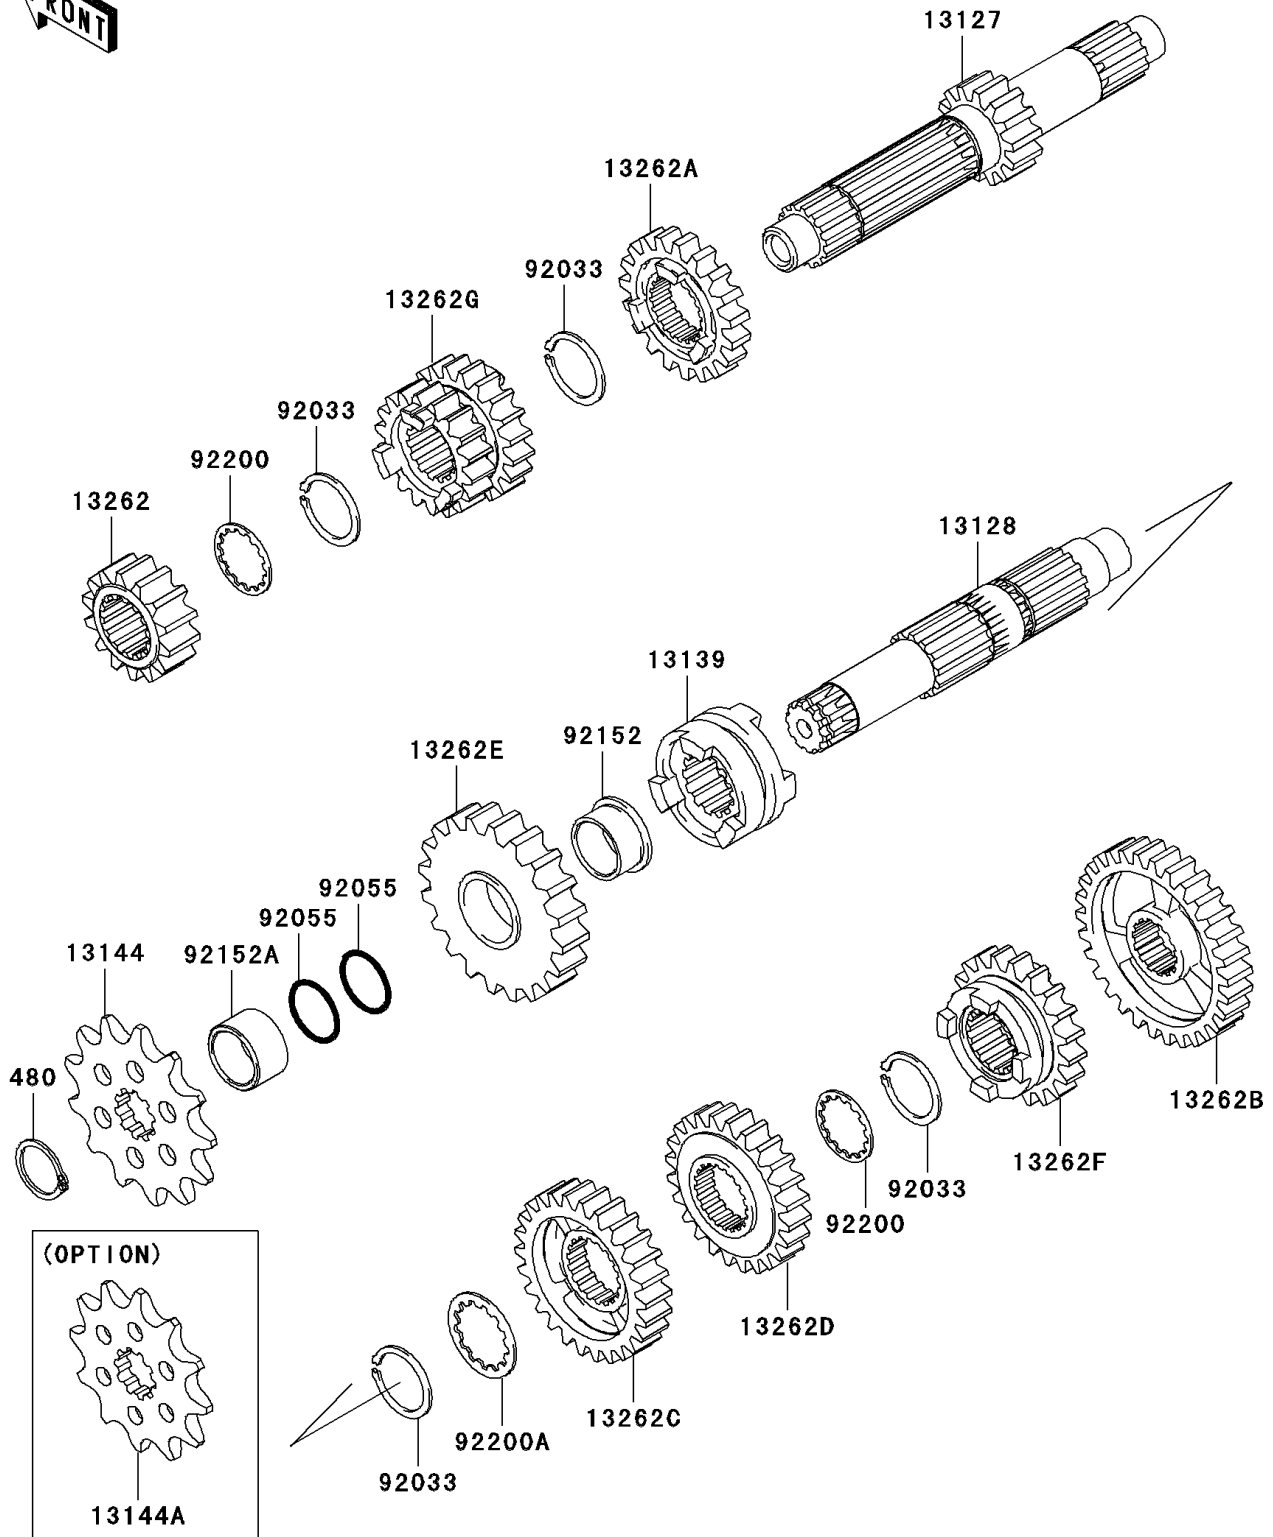

2005 KX250F

PARTS DIAGRAM

Transmission

E1361

2005 KX250F

PARTS LIST

Transmission

Kawasaki

Let the Good Times Roll®

ITEM NAME

PART NUMBER

QUANTITY
