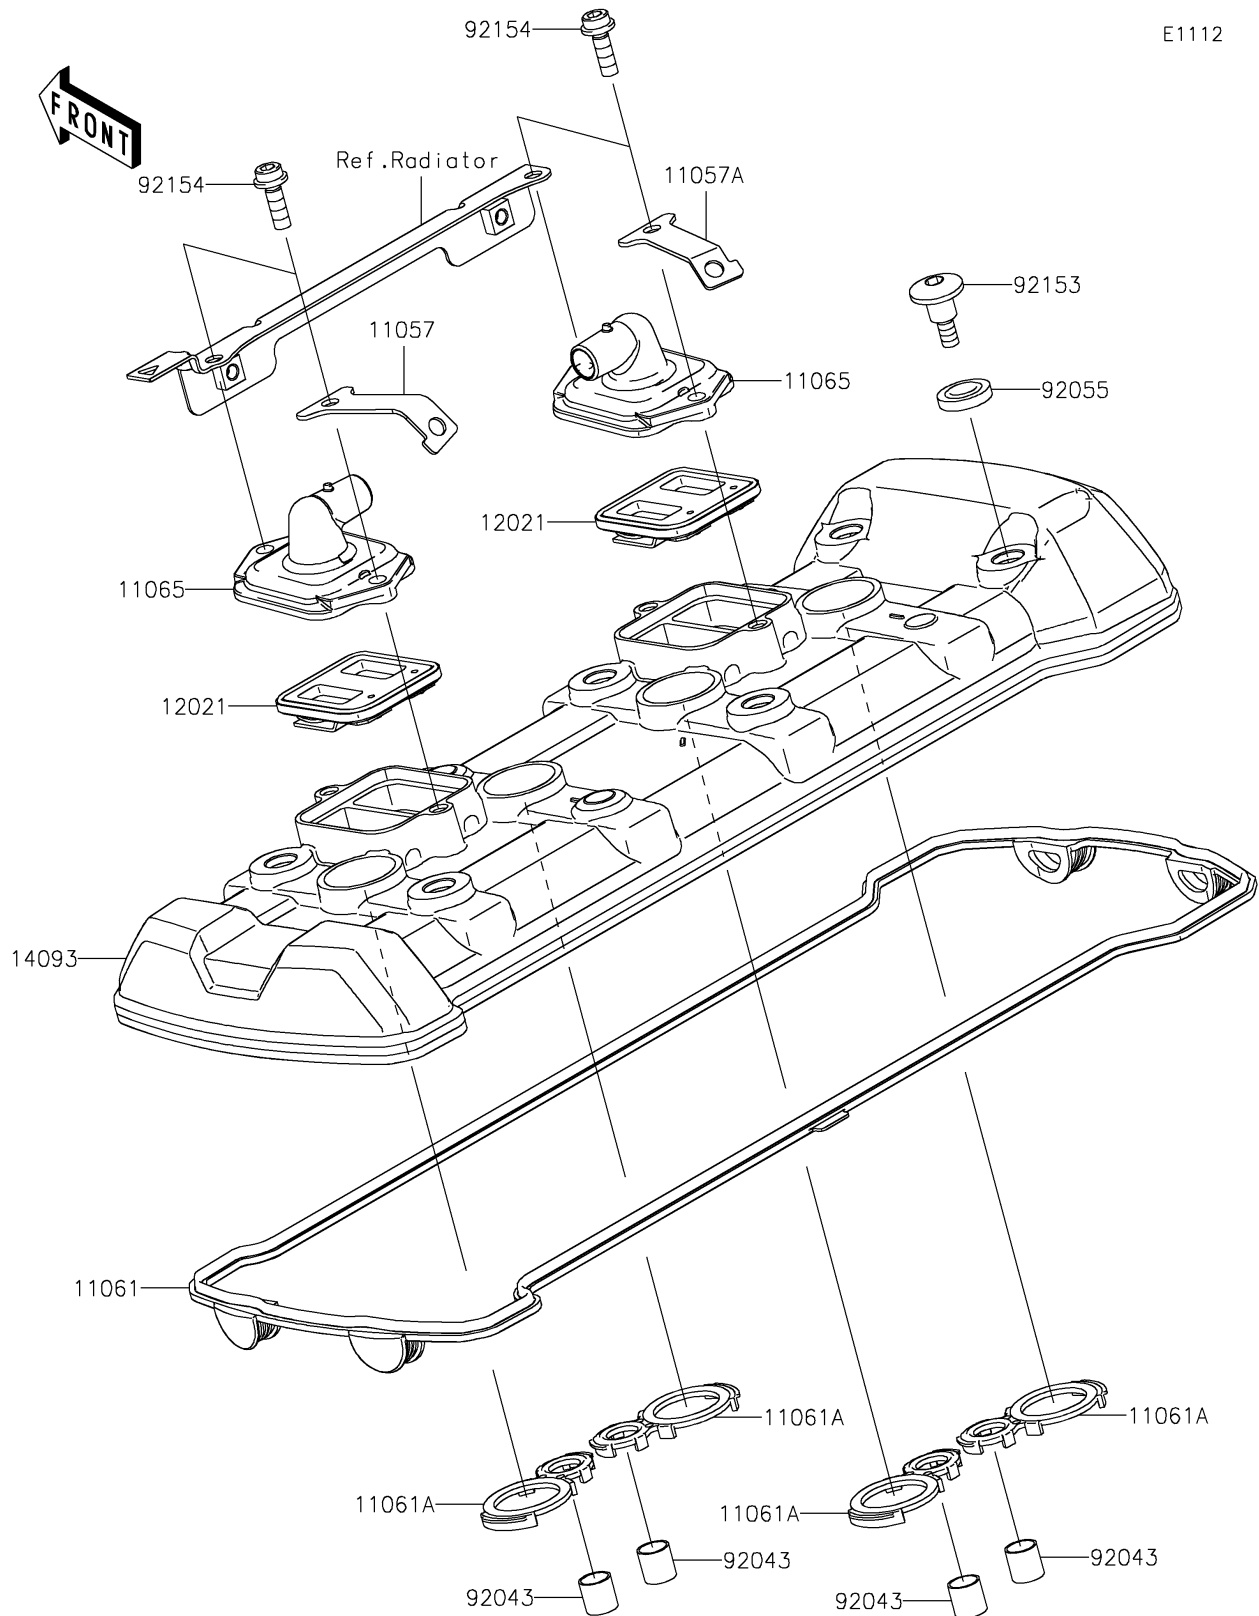

2021 NINJA® 1000SX

PARTS DIAGRAM

Cylinder Head Cover

2021 NINJA® 1000SX

PARTS LIST

Cylinder Head Cover

ITEM NAME	PART NUMBER	QUANTITY
BRACKET,LH (Ref # 11057)	11057-1712	1
BRACKET,RH (Ref # 11057A)	11057-1713	1
GASKET,HEAD COVER (Ref # 11061)	11061-0914	1
GASKET,SPARK PLUG (Ref # 11061A)	11061-1213	4
CAP,HEAD COVER (Ref # 11065)	11065-0328	2
VALVE-ASSY-REED (Ref # 12021)	12021-0016	2
COVER,HEAD (Ref # 14093)	14093-0562	1
PIN,10.1X12X14 (Ref # 92043)	92043-4009	4
RING-O (Ref # 92055)	92055-0785	6
BOLT,SOCKET,6X22.5 (Ref # 92153)	92153-1779	6
BOLT,SOCKET,6X18 (Ref # 92154)	92154-0351	4