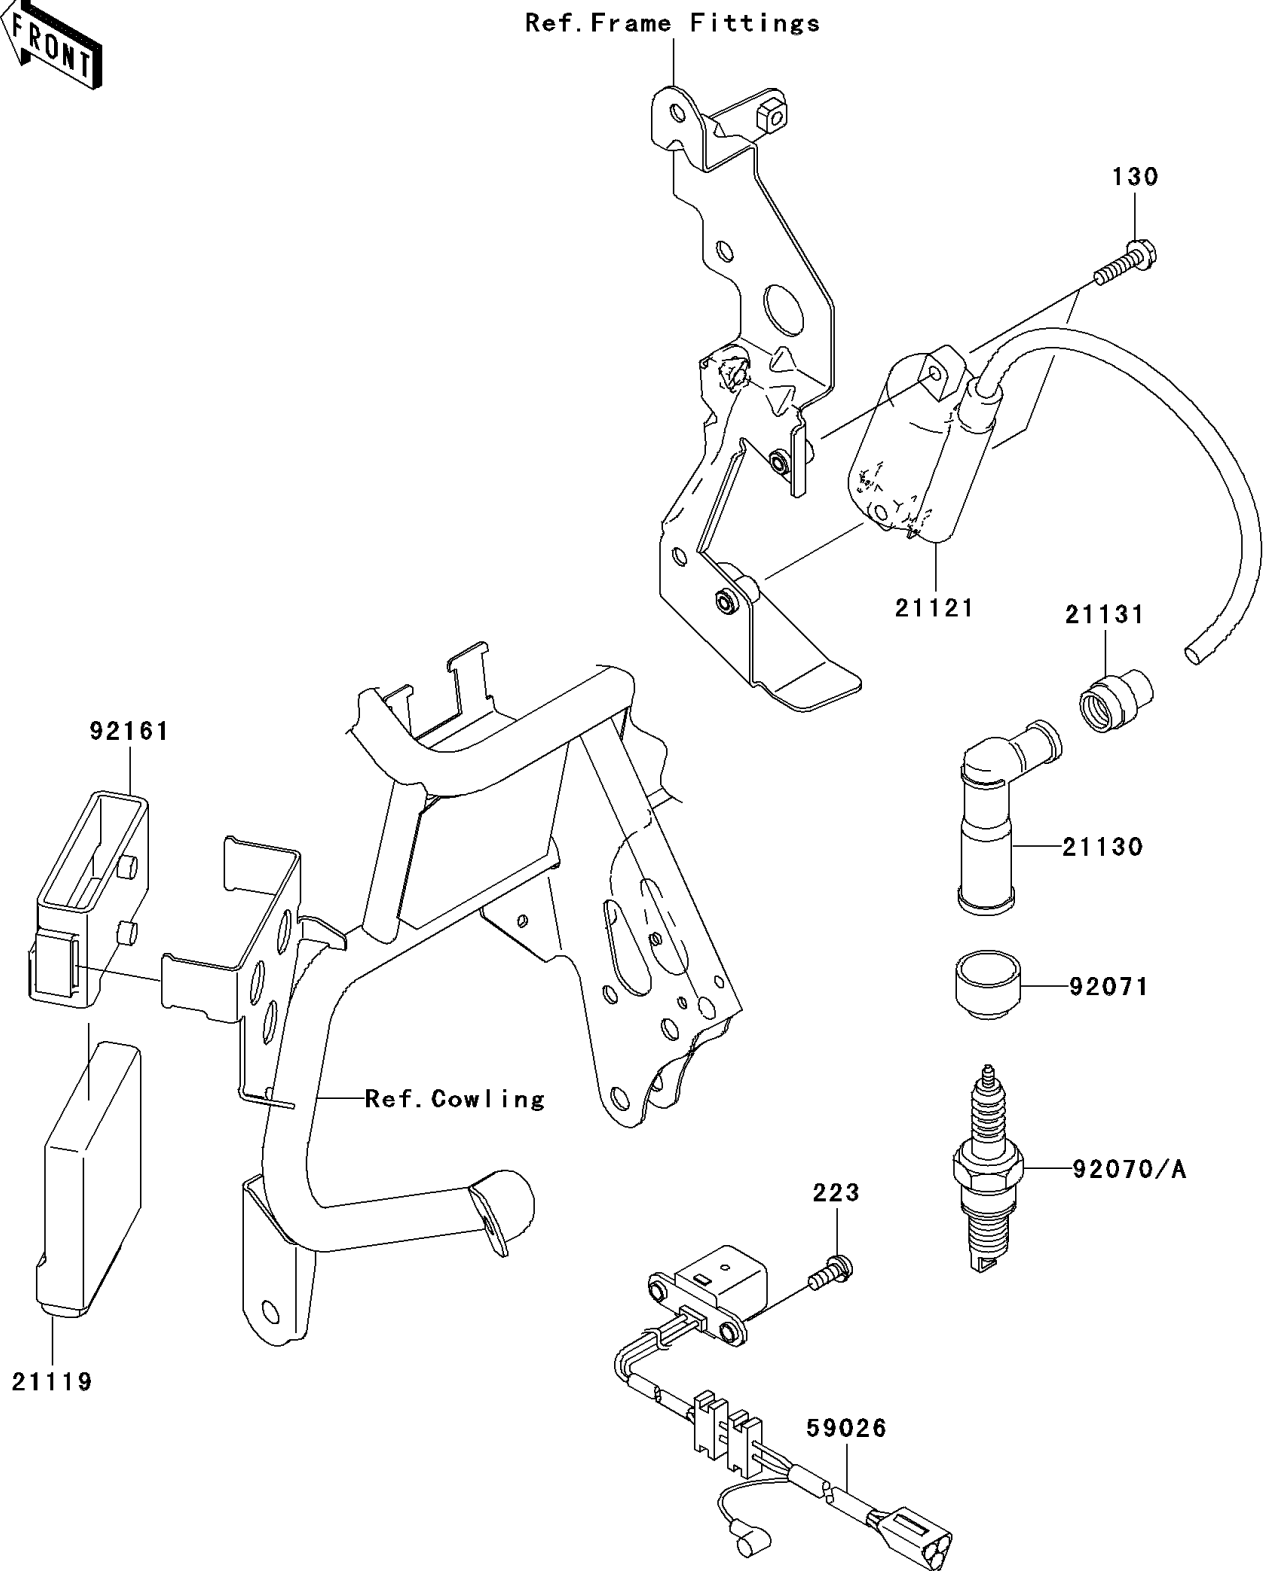

2010 KLR™ 650

PARTS DIAGRAM

Ignition System

E1830

2010 KLR™ 650

PARTS LIST

Ignition System

Kawasaki

Let the Good Times Roll®

ITEM NAME

PART NUMBER

QUANTITY
