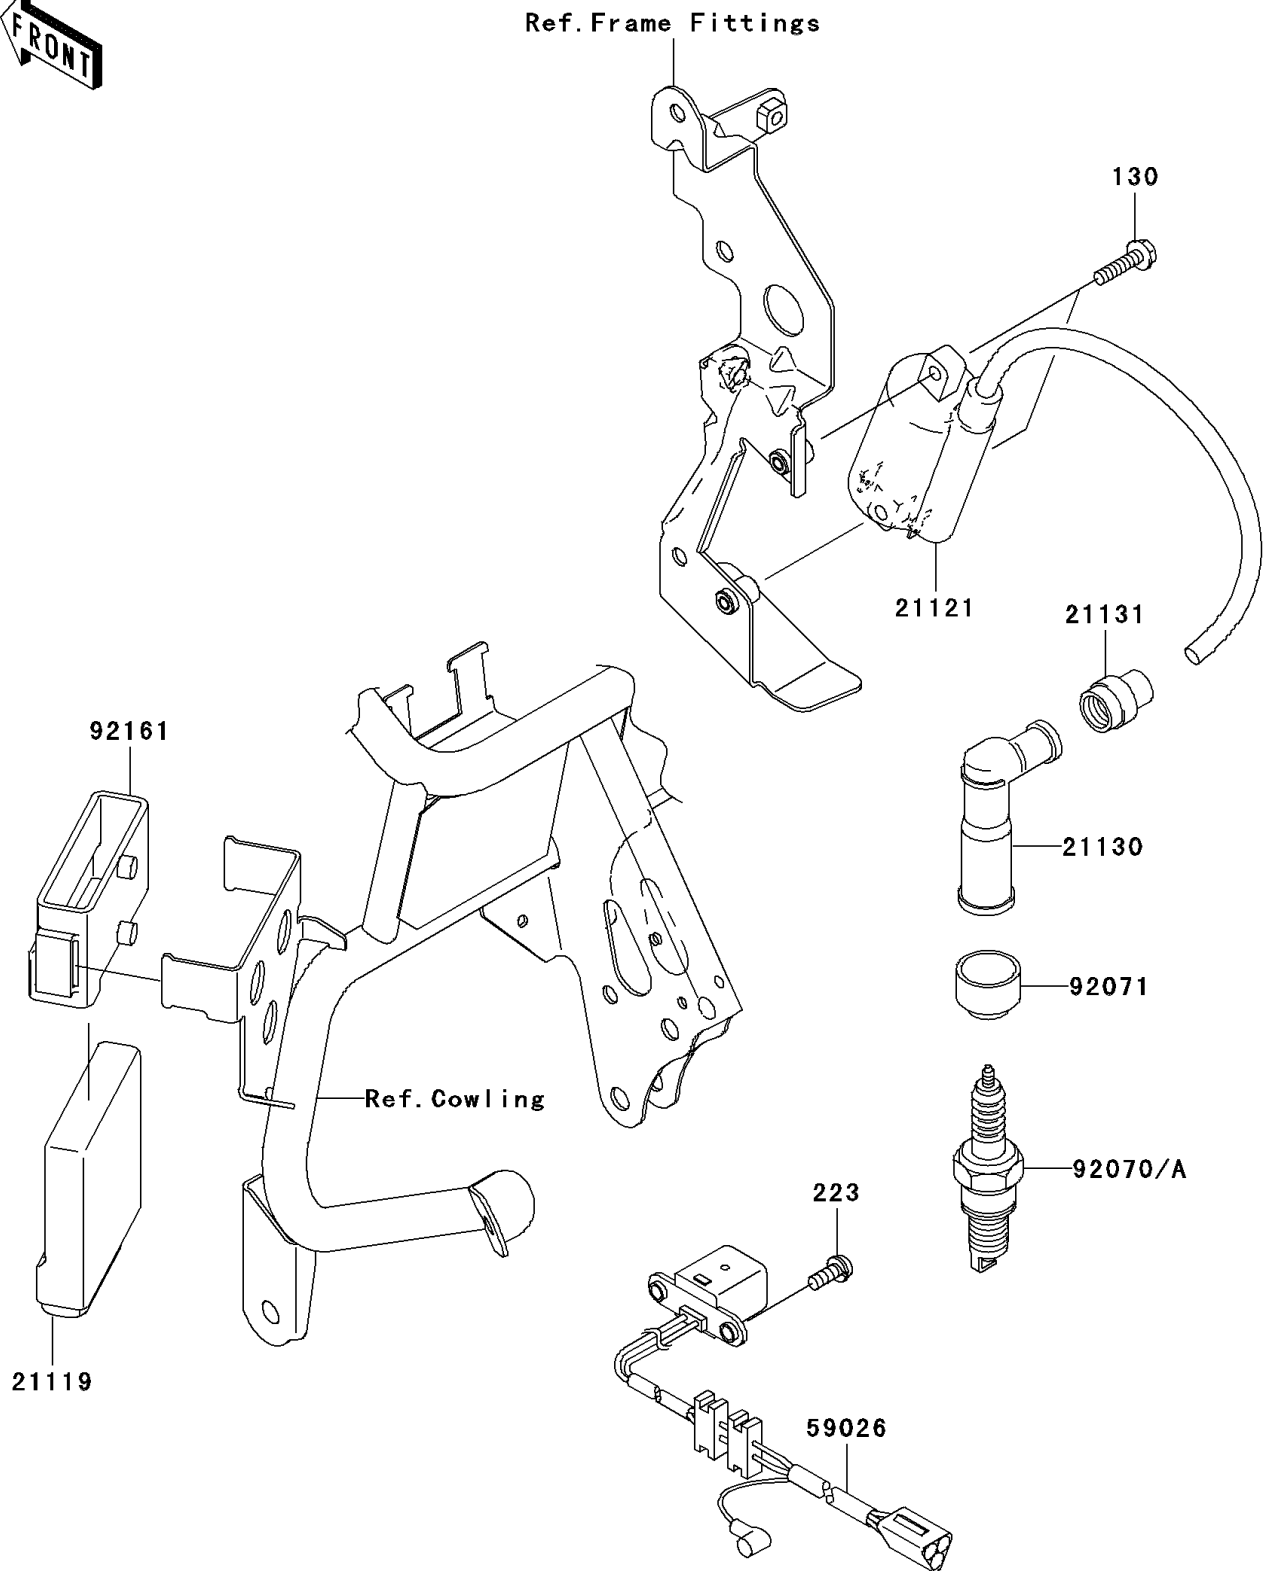

2009 KLR™ 650

PARTS DIAGRAM

Ignition System

E1830

2009 KLR™ 650

PARTS LIST

Ignition System

Kawasaki

Let the Good Times Roll®

ITEM NAME

PART NUMBER

QUANTITY
