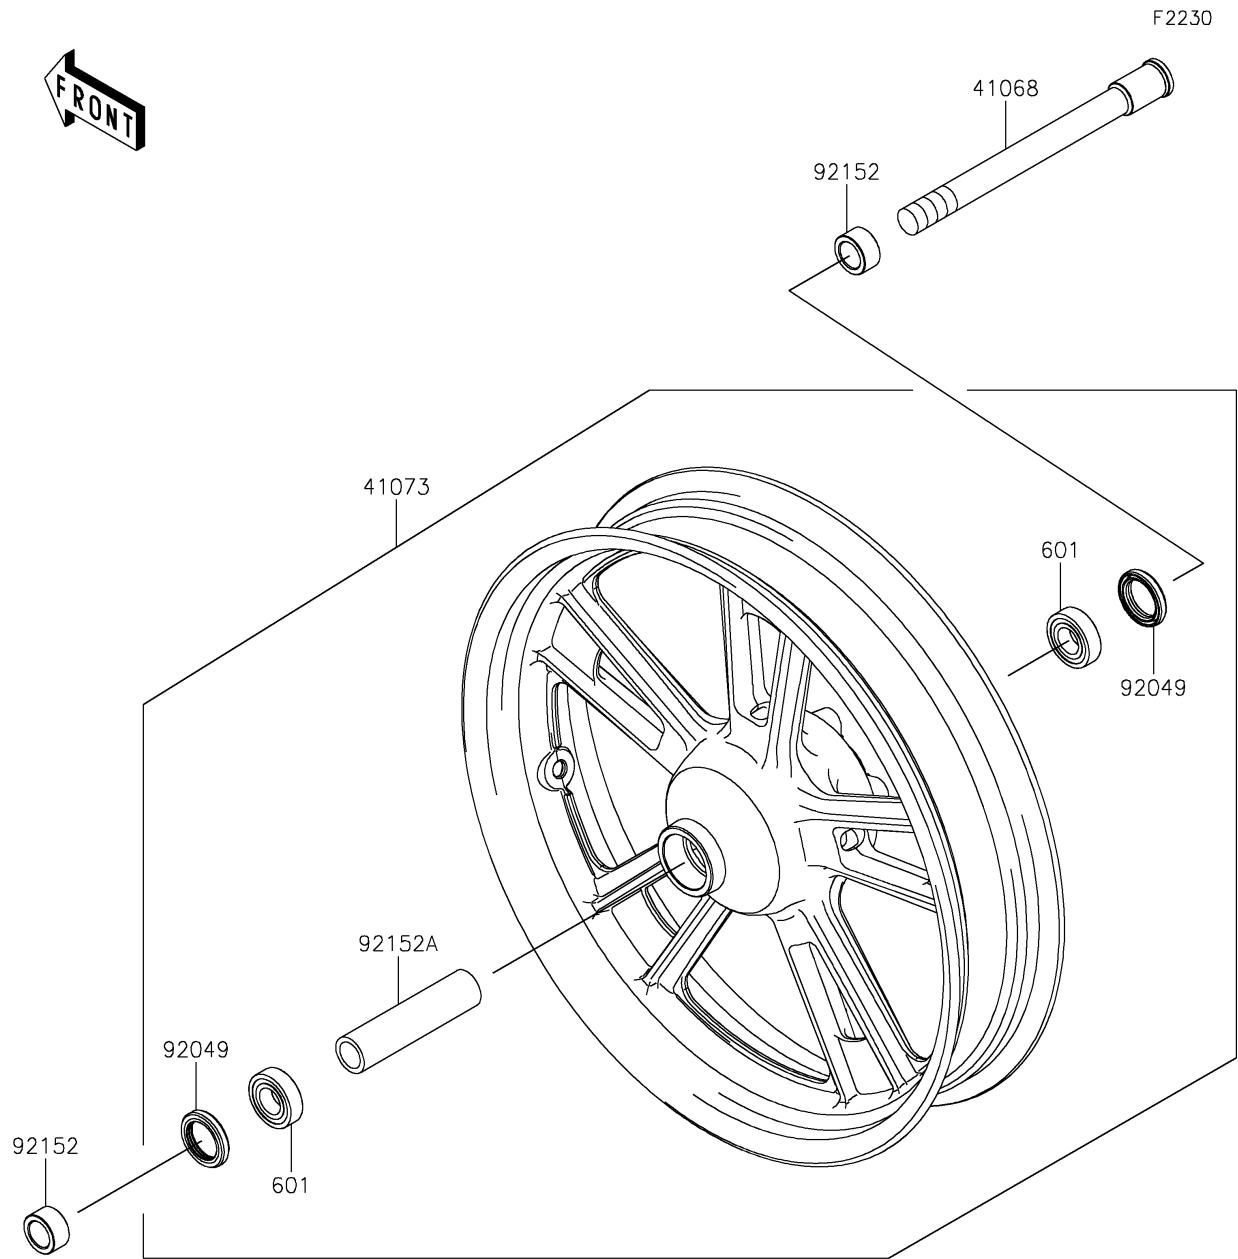

## PARTS DIAGRAM

### Front Wheel

## PARTS LIST

### Front Wheel

ITEM NAME	PART NUMBER	QUANTITY
AXLE,FR (Ref # 41068)	41068-0059	1
WHEEL-ASSY,FR,G.BLACK (Ref # 41073)	41073-0653-QT	1
BEARING-BALL,#6004UUC3 (Ref # 601)	601B6004UU	2
SEAL-OIL,BJN30427 (Ref # 92049)	92049-0130	2
COLLAR,20X30X15.5 (Ref # 92152)	92152-0946	2
COLLAR,20.2X28X115 (Ref # 92152A)	92152-0958	1