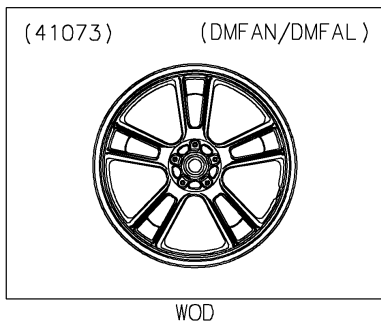

## PARTS DIAGRAM

### Front Wheel

## PARTS LIST

### Front Wheel

ITEM NAME	PART NUMBER	QUANTITY
AXLE,FR (Ref # 41068)	41068-0059	1
WHEEL-ASSY,FR,G.BLACK (Ref # 41073)	41073-0653-QT	1
BEARING-BALL,#6004UUC3 (Ref # 601)	601B6004UU	2
SEAL-OIL,BJN30427 (Ref # 92049)	92049-0130	2
COLLAR,20X30X15.5 (Ref # 92152)	92152-0946	2
COLLAR,20.2X28X115 (Ref # 92152A)	92152-0958	1