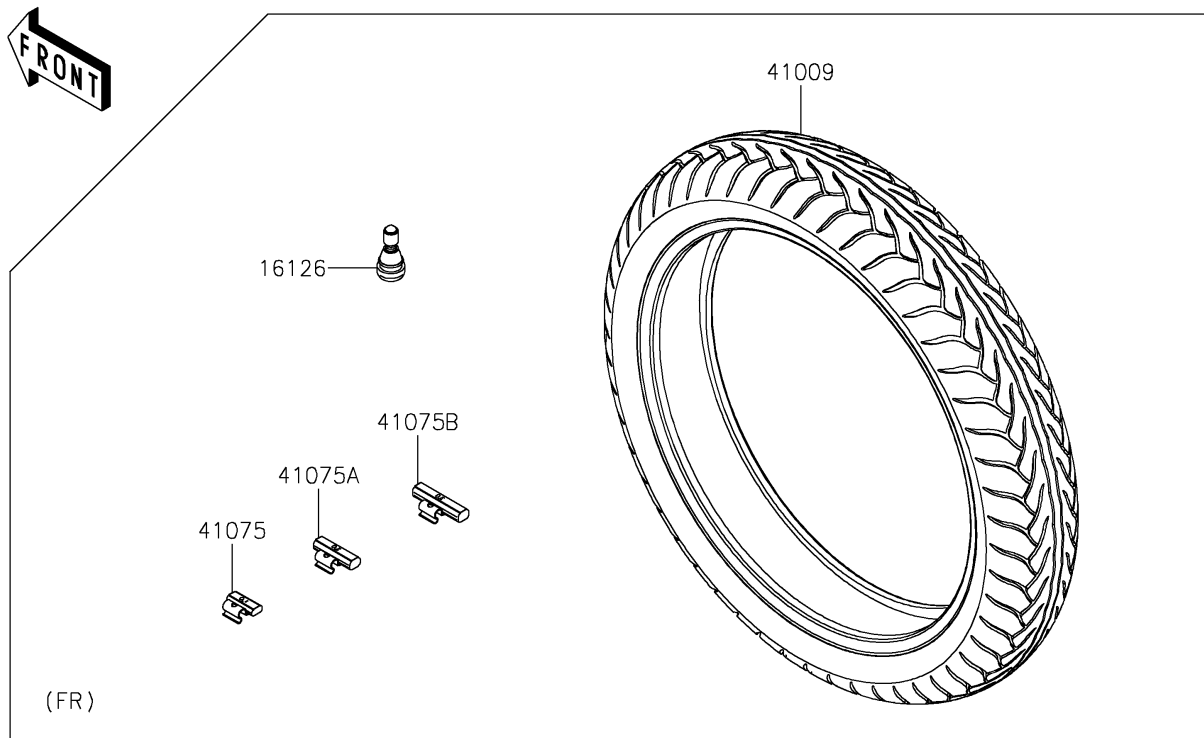

2021 VULCAN® S ABS SE

PARTS DIAGRAM

Tires

F2210

2021 VULCAN® S ABS SE

PARTS LIST

Tires

| ITEM NAME | PART NUMBER | QUANTITY |
|---|-------------|----------|
| VALVE,TIRE (Ref # 16126) | 16126-1140 | 2 |
| TIRE,FR,120/70R18(59H),D220F (Ref # 41009) | 41009-0659 | 1 |
| TIRE,RR,160/60ZR17(69H),D220ST (Ref # 41009A) | 41009-0693 | 1 |
| BALANCER-WHEEL,10G,SILVER (Ref # 41075) | 41075-0007 | AR |
| BALANCER-WHEEL,20G,SILVER (Ref # 41075A) | 41075-0008 | AR |
| BALANCER-WHEEL,30G,SILVER (Ref # 41075B) | 41075-0009 | AR |