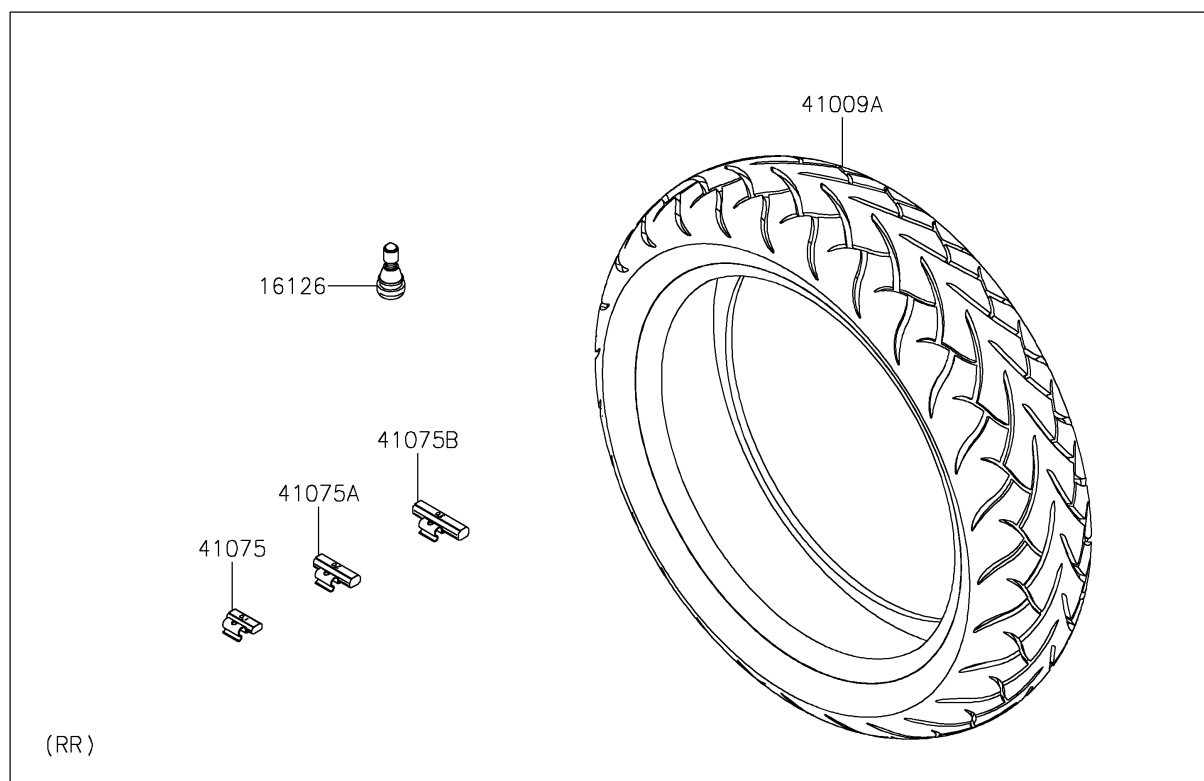

2021 VULCAN® S ABS SE

PARTS DIAGRAM

Tires

F2210

2021 VULCAN® S ABS SE

PARTS LIST

Tires

| ITEM NAME | PART NUMBER | QUANTITY |
|---|-------------|----------|
| VALVE,TIRE (Ref # 16126) | 16126-1140 | 2 |
| TIRE,FR,120/70R18(59H),D220F (Ref # 41009) | 41009-0659 | 1 |
| TIRE,RR,160/60ZR17(69H),D220ST (Ref # 41009A) | 41009-0693 | 1 |
| BALANCER-WHEEL,10G,SILVER (Ref # 41075) | 41075-0007 | AR |
| BALANCER-WHEEL,20G,SILVER (Ref # 41075A) | 41075-0008 | AR |
| BALANCER-WHEEL,30G,SILVER (Ref # 41075B) | 41075-0009 | AR |