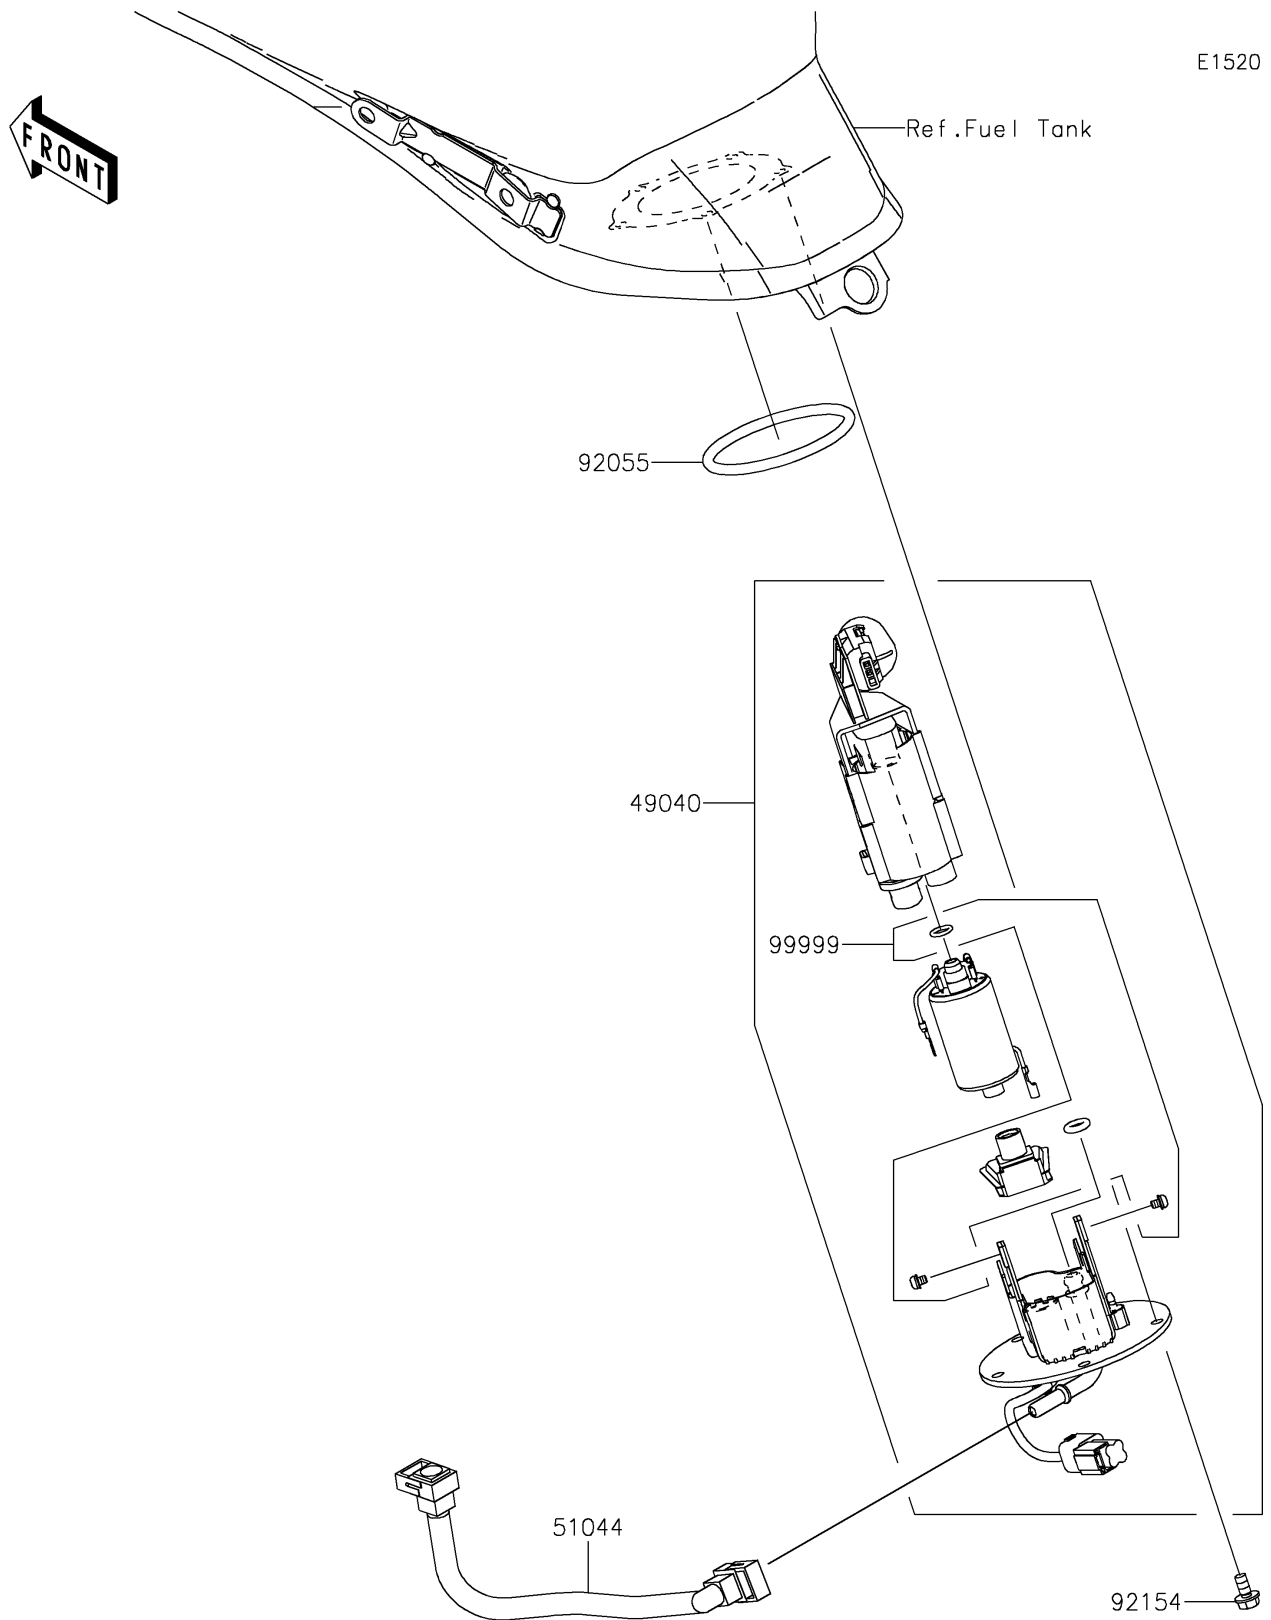

2021 VULCAN® S ABS SE

PARTS DIAGRAM

Fuel Pump

2021 VULCAN® S ABS SE

PARTS LIST

Fuel Pump

ITEM NAME	PART NUMBER	QUANTITY
PUMP-FUEL (Ref # 49040)	49040-0738	1
TUBE-ASSY,FUEL (Ref # 51044)	51044-0851	1
RING-O,74.6X5.7 (Ref # 92055)	92055-0728	1
BOLT,FLANGED,6X12 (Ref # 92154)	92154-1848	5
KIT,FUEL FILTER (Ref # 99999)	99999-0525	1