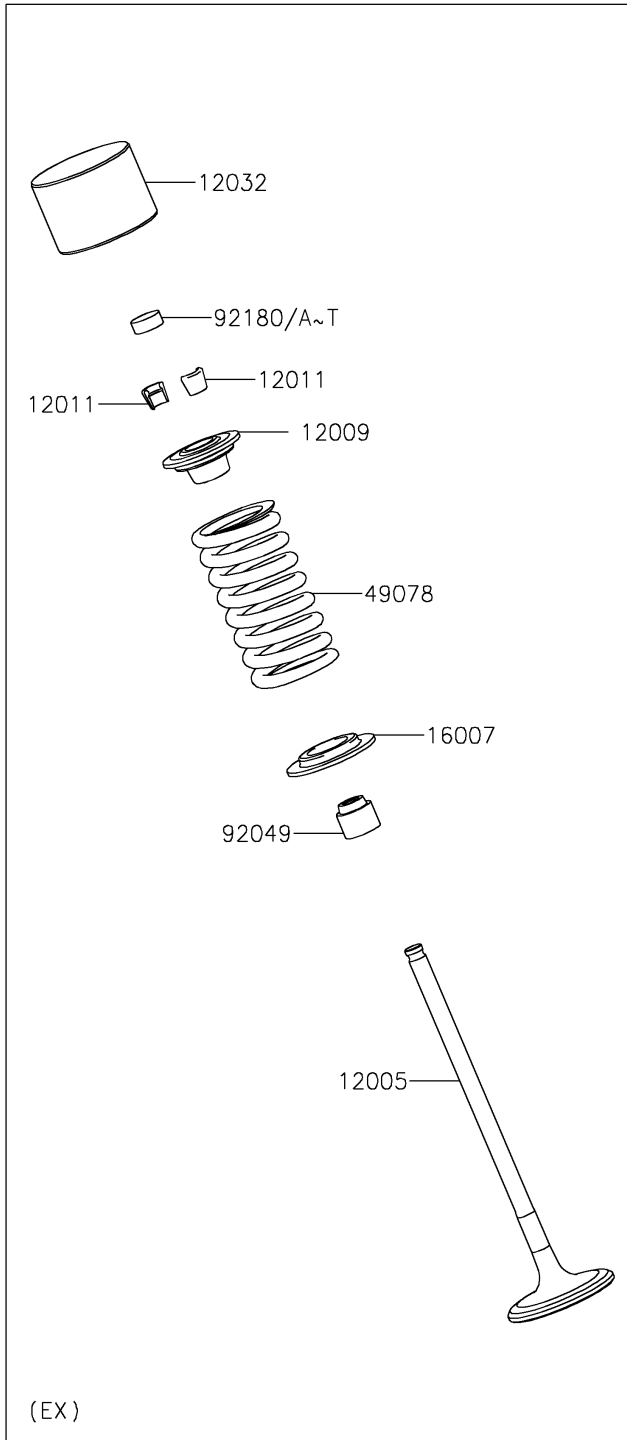

2021 VULCAN® S ABS

PARTS DIAGRAM

Valve(s)

E1210

2021 VULCAN[®] S ABS

PARTS LIST

Valve(s)

ITEM NAME

PART NUMBER

QUANTITY
