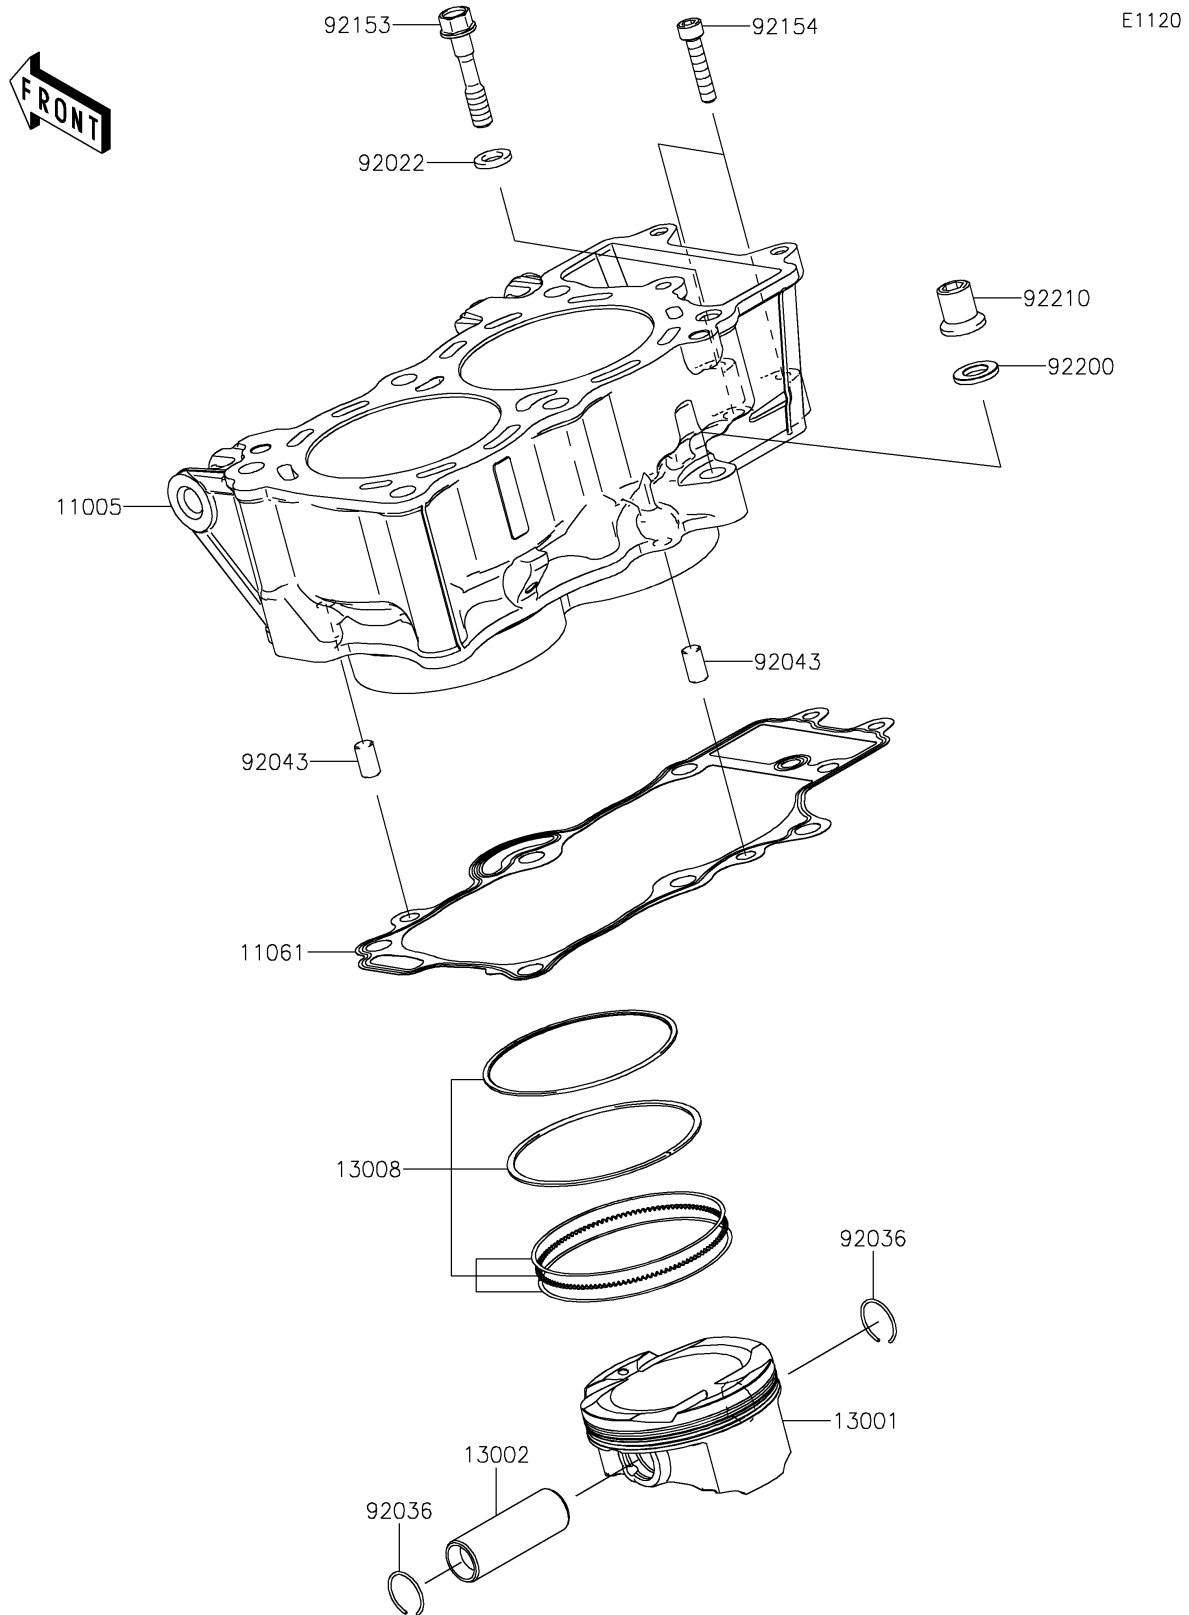

2021 VULCAN® S ABS SE

PARTS DIAGRAM

Cylinder/Piston(s)

2021 VULCAN® S ABS SE

PARTS LIST

Cylinder/Piston(s)

ITEM NAME	PART NUMBER	QUANTITY
CYLINDER-ENGINE (Ref # 11005)	11005-0580	1
GASKET,CYLINDER BASE (Ref # 11061)	11061-0171	1
PISTON-ENGINE (Ref # 13001)	13001-0760	2
PIN-PISTON (Ref # 13002)	13002-0007	2
RING-SET-PISTON (Ref # 13008)	13008-1196	2
WASHER,9X15.5X2 (Ref # 92022)	92022-1401	1
RING-SNAP,PISTON PIN (Ref # 92036)	92036-008	4
PIN,8X14 (Ref # 92043)	92043-1567	2
BOLT,8X43 (Ref # 92153)	92153-1011	1
BOLT,SOCKET,6X30 (Ref # 92154)	92154-0116	2
WASHER,10.5X19X2.3 (Ref # 92200)	92200-0363	1
NUT (Ref # 92210)	92210-0223	1