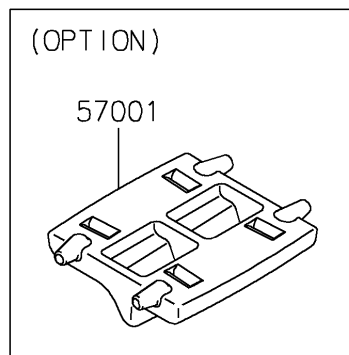

2021 Z650 ABS

PARTS DIAGRAM

Accessory(Decals)

F2910J

2021 Z650 ABS

PARTS LIST

Accessory(Decals)

| ITEM NAME | PART NUMBER | QUANTITY |
|---------------------------------------|-------------|----------|
| RIM STRIPE APPLICATOR (Ref # 57001) | 57001-1752 | AR |
| WHEEL RIM TAPE, GREEN (Ref # 99994) | 99994-0932 | 1 |
| WHEEL RIM TAPE, SILVER (Ref # 99994A) | 99994-0933 | 1 |