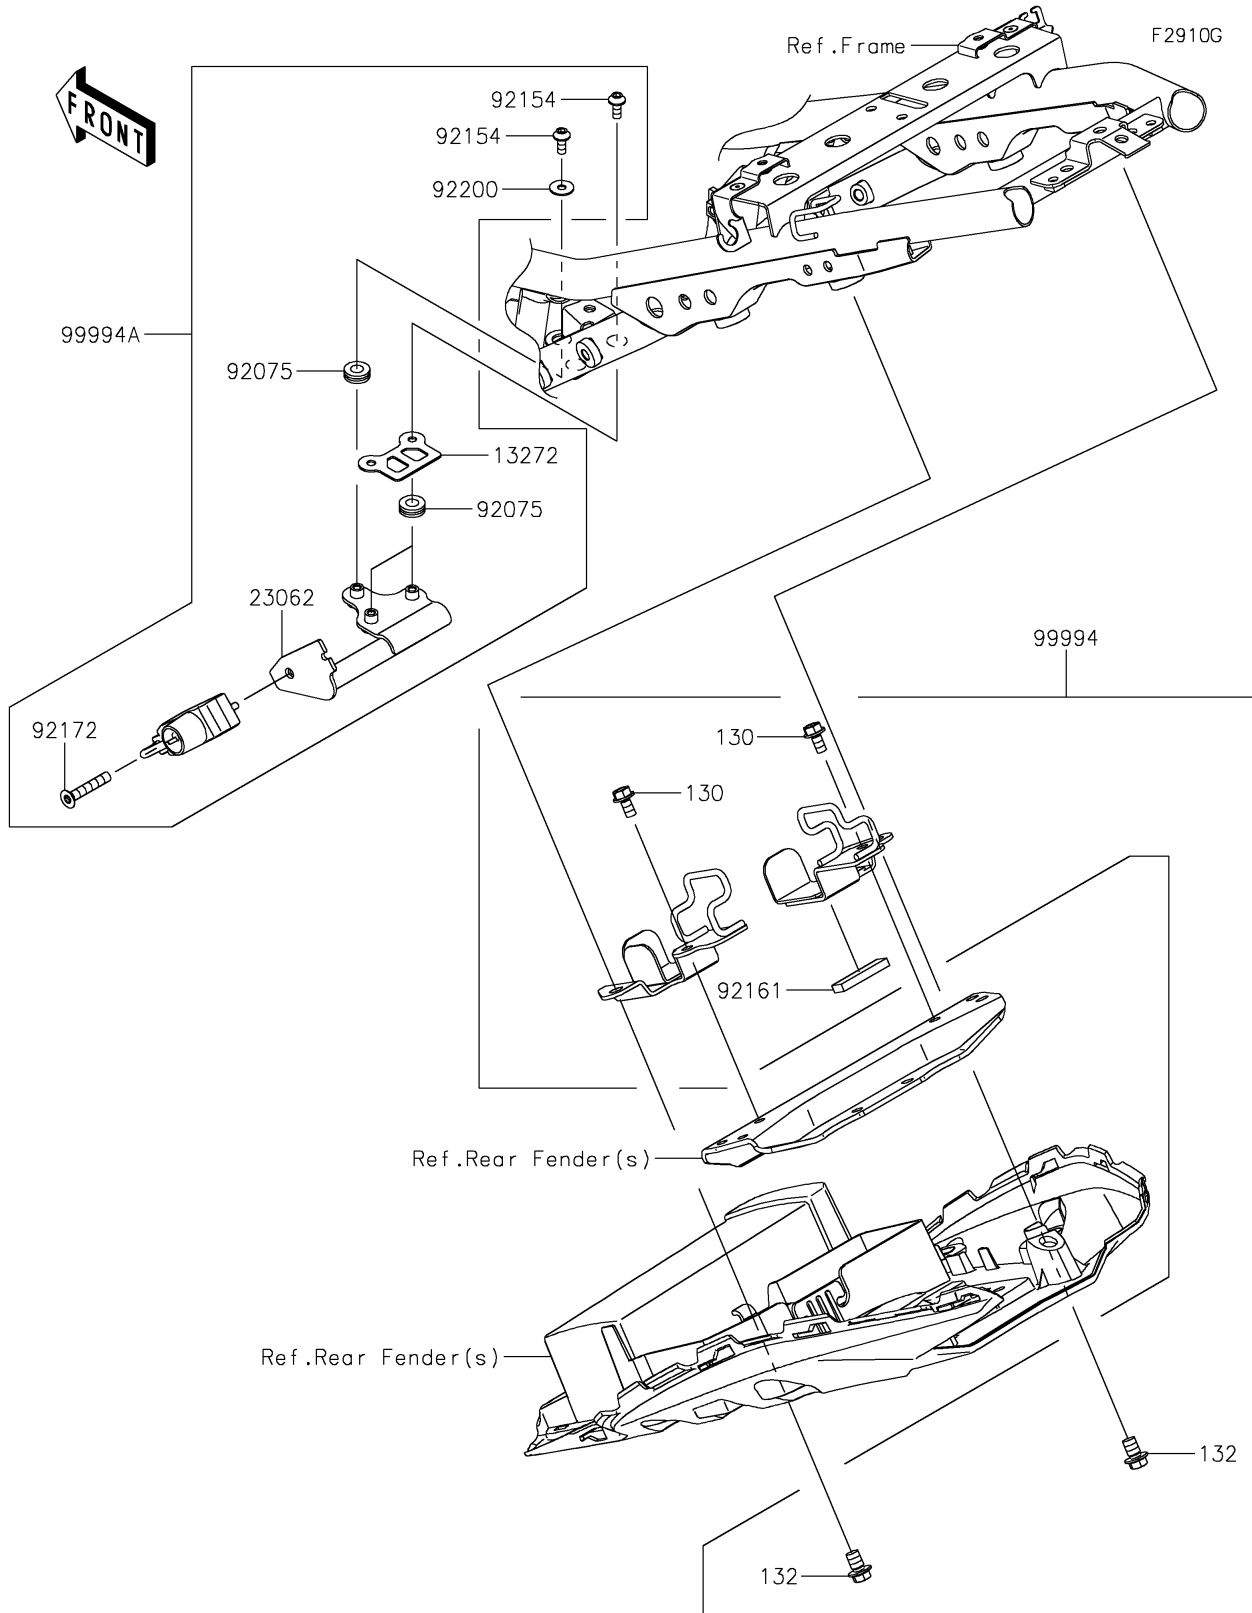

2021 Z650 ABS

PARTS DIAGRAM

Accessory(U-Lock Bracket etc.)

2021 Z650 ABS

PARTS LIST

Accessory(U-Lock Bracket etc.)

ITEM NAME

PART NUMBER

QUANTITY
