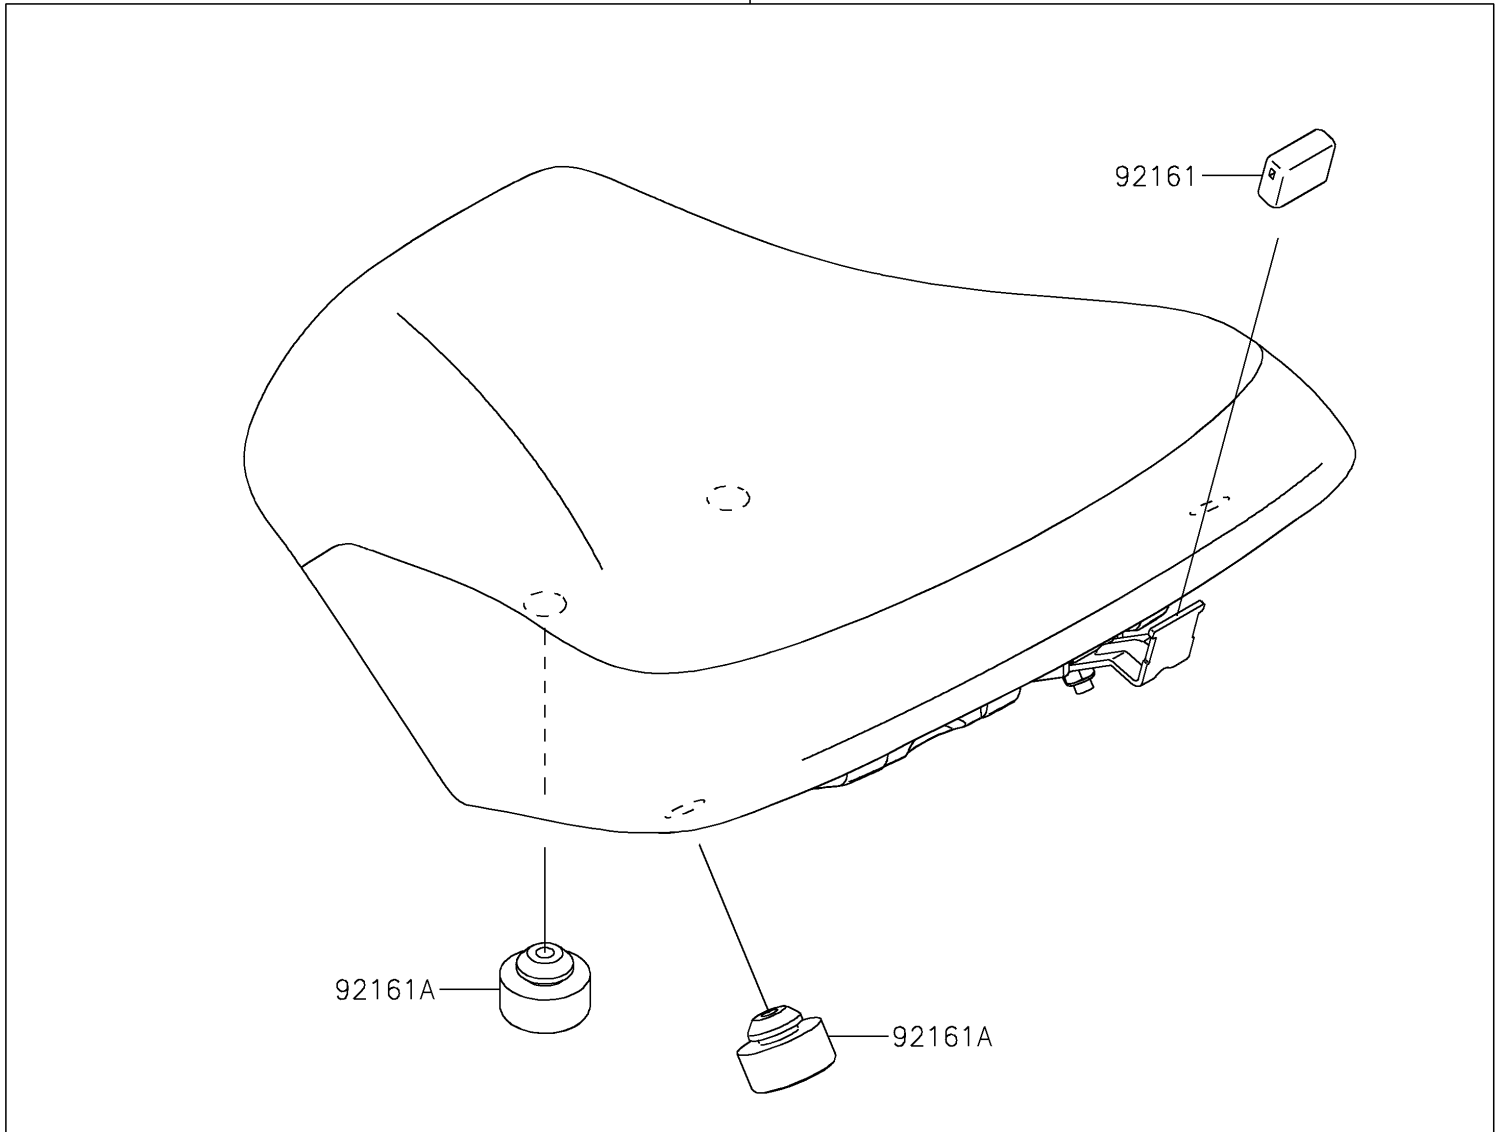

2021 Z650 ABS

PARTS DIAGRAM

Accessory(High Seat)

F2910C

99994

92161

92161A

92161A

2021 Z650 ABS

PARTS LIST

Accessory(High Seat)

Kawasaki

Let the Good Times Roll®

ITEM NAME

PART NUMBER

QUANTITY
