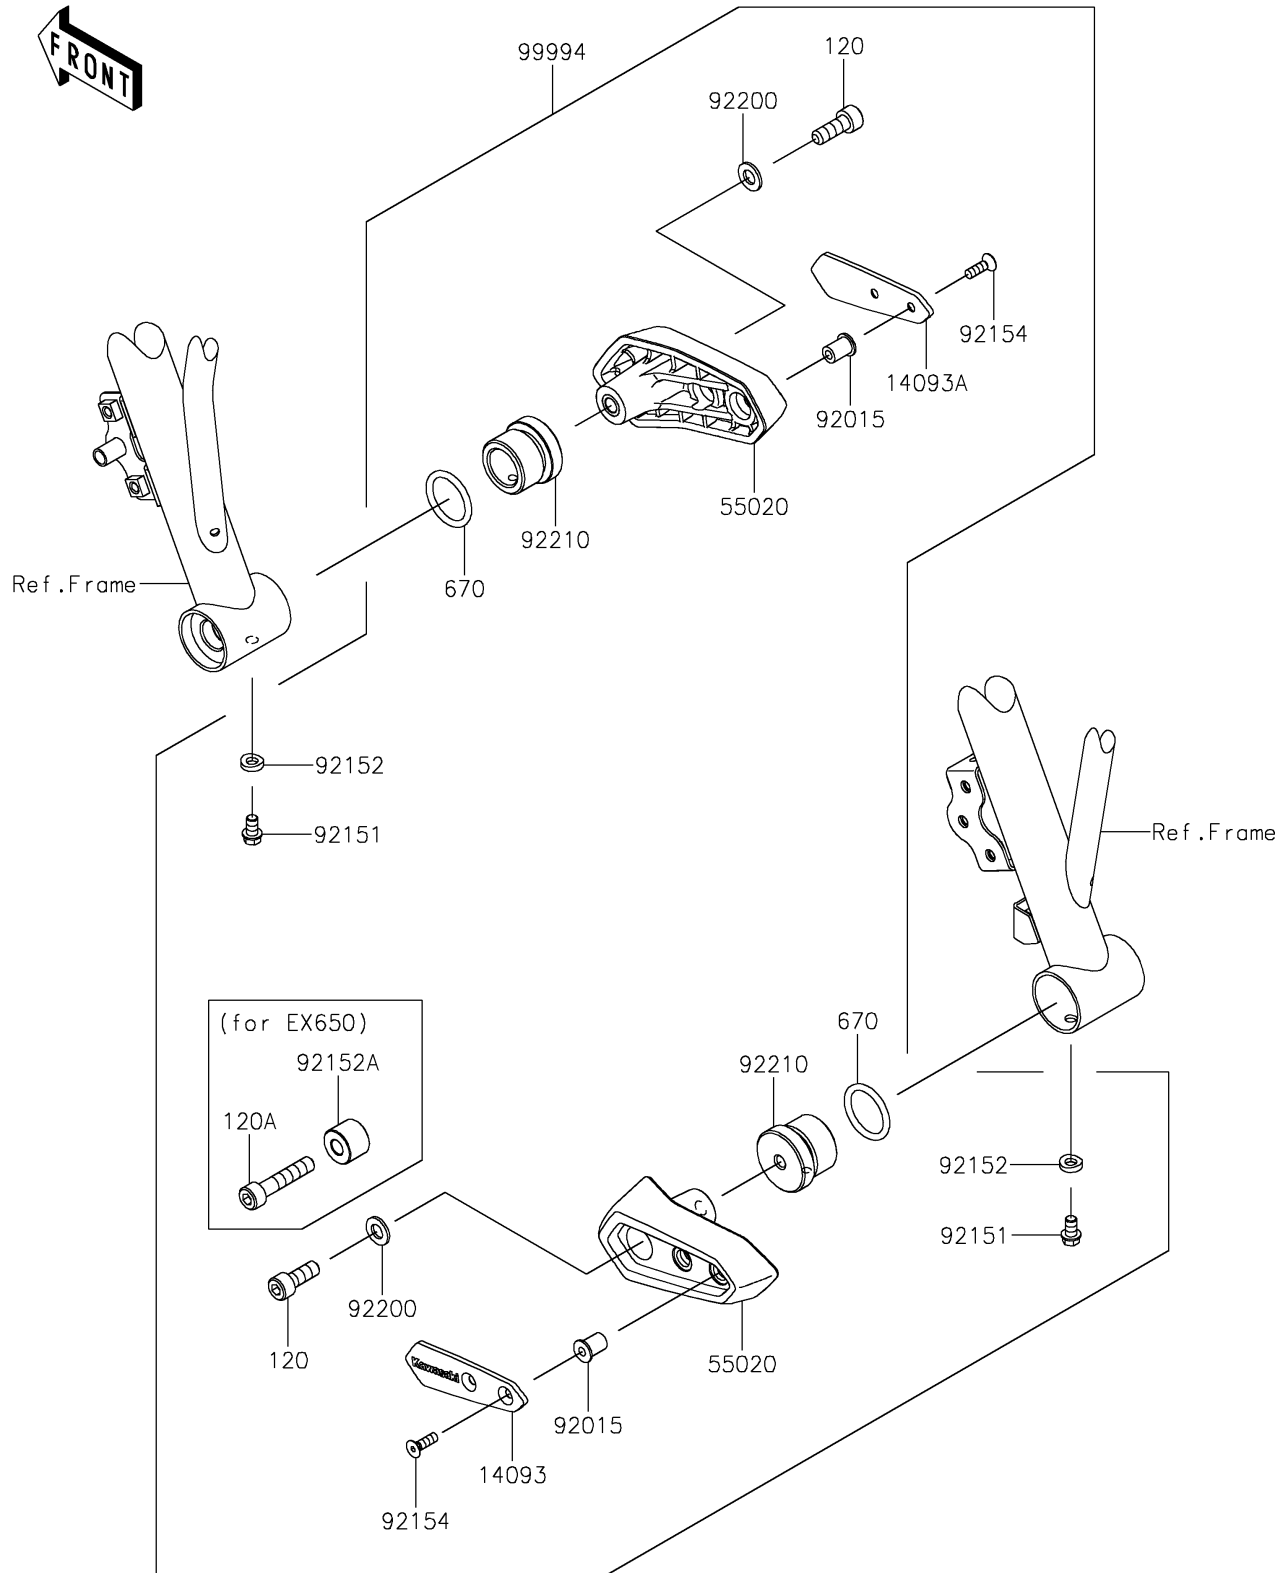

2021 Z650 ABS

PARTS DIAGRAM

Accessory(Frame Slider)

F2910A

2021 Z650 ABS

PARTS LIST

Accessory(Frame Slider)

ITEM NAME

PART NUMBER

QUANTITY
