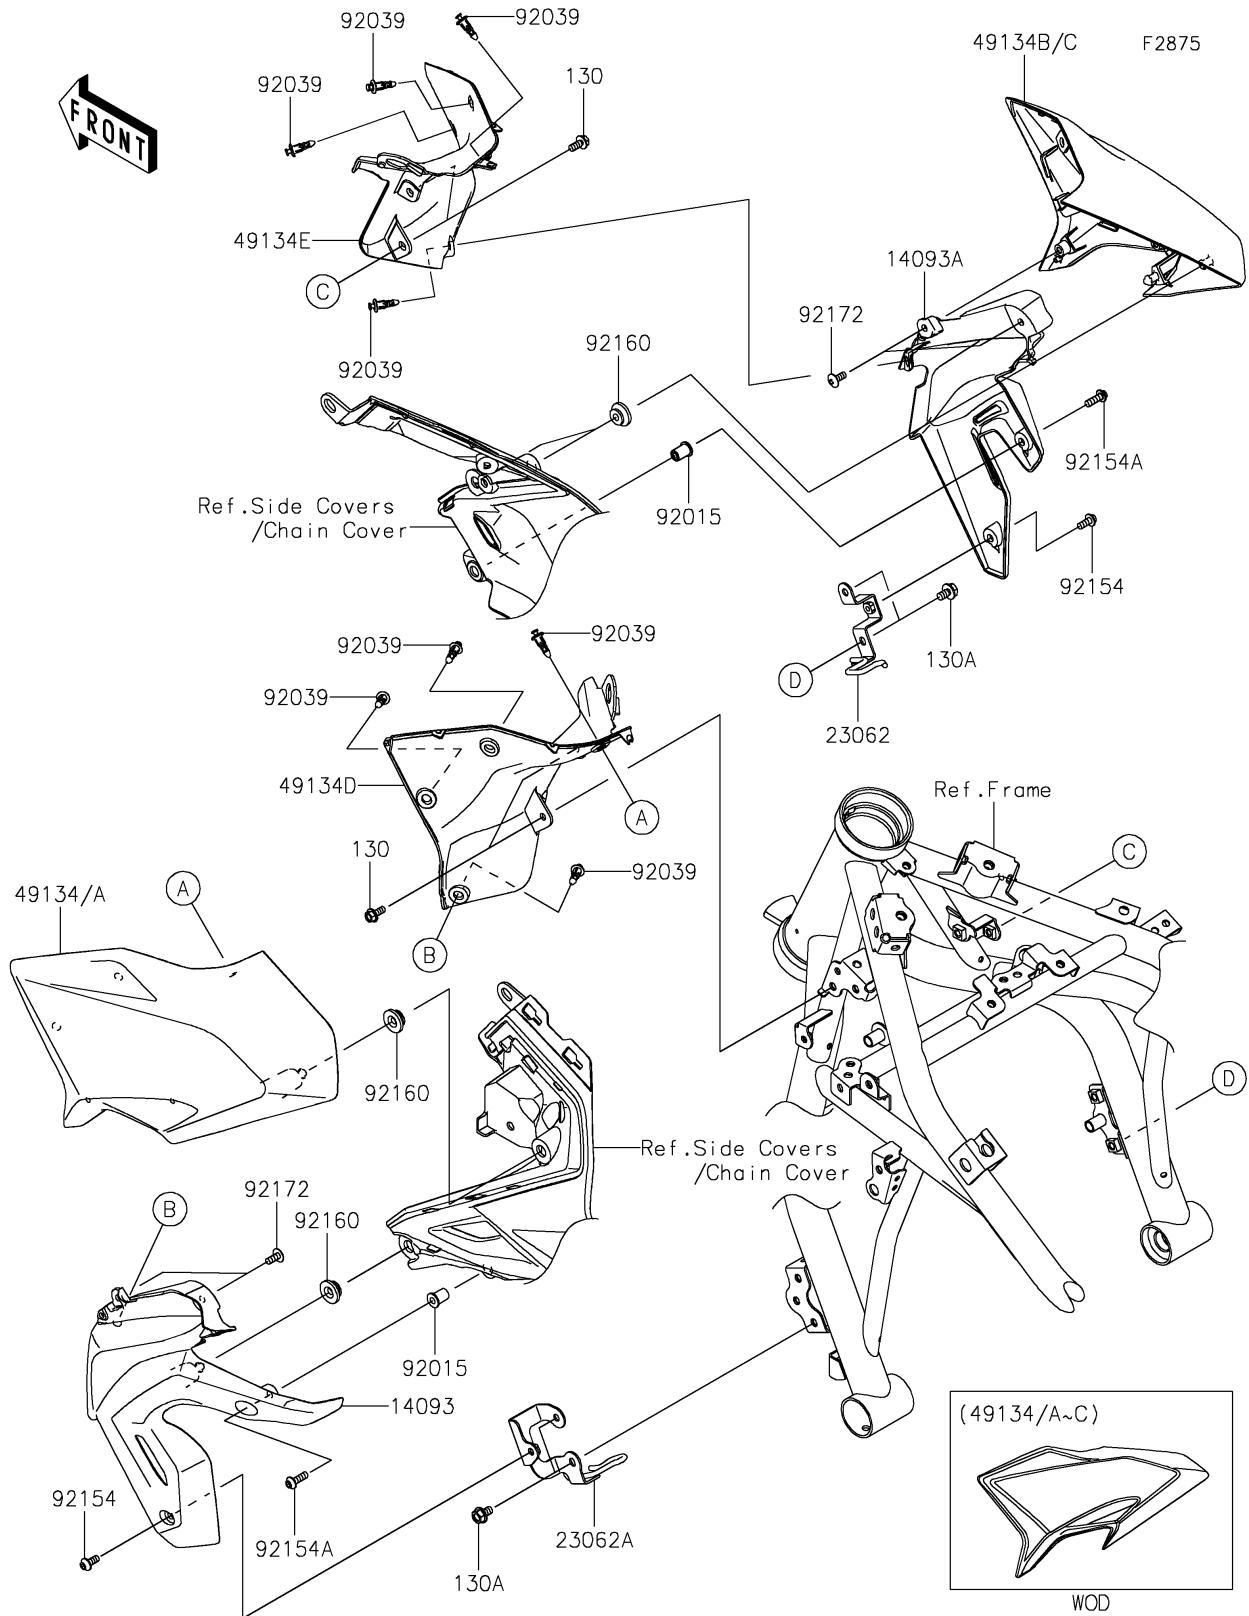

2021 Z650 ABS

PARTS DIAGRAM

Shroud

2021 Z650 ABS

PARTS LIST

Shroud

ITEM NAME

PART NUMBER

QUANTITY
