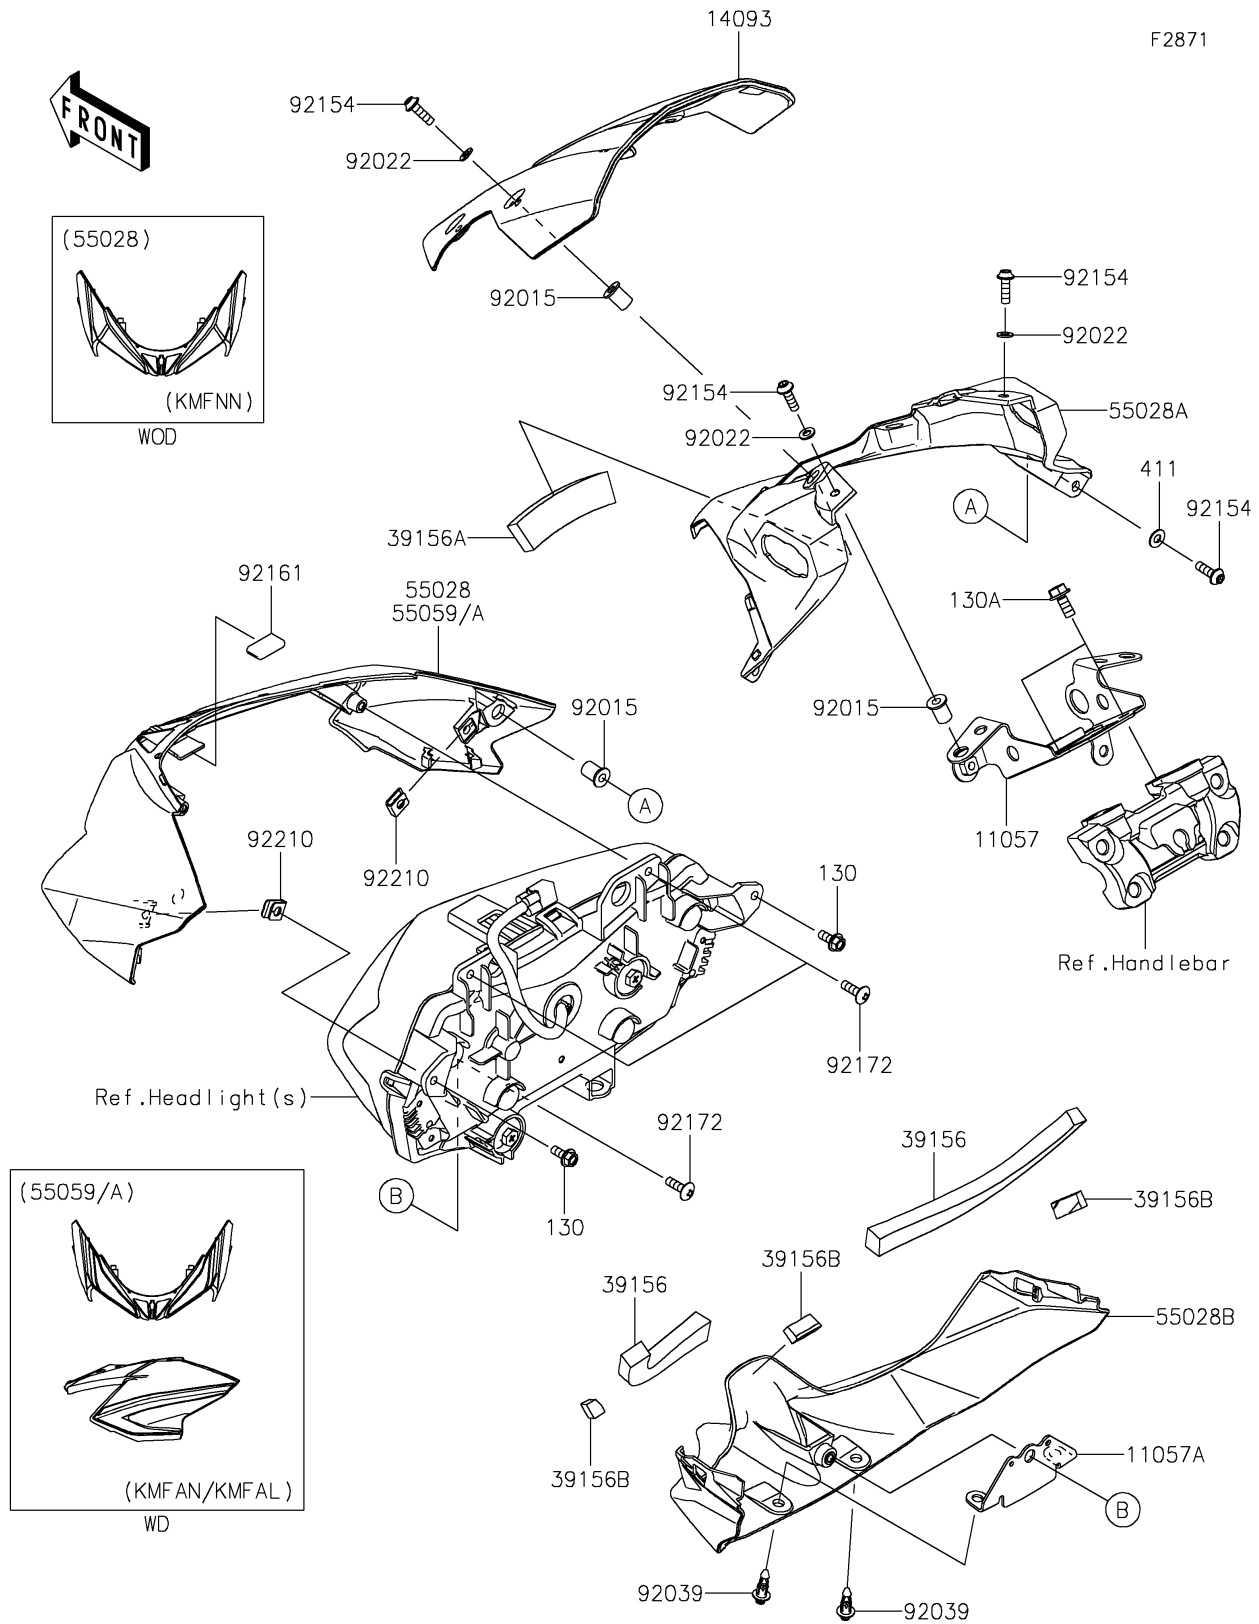

2021 Z650 ABS

PARTS DIAGRAM

Cowling

2021 Z650 ABS

PARTS LIST

Cowling

ITEM NAME

PART NUMBER

QUANTITY
