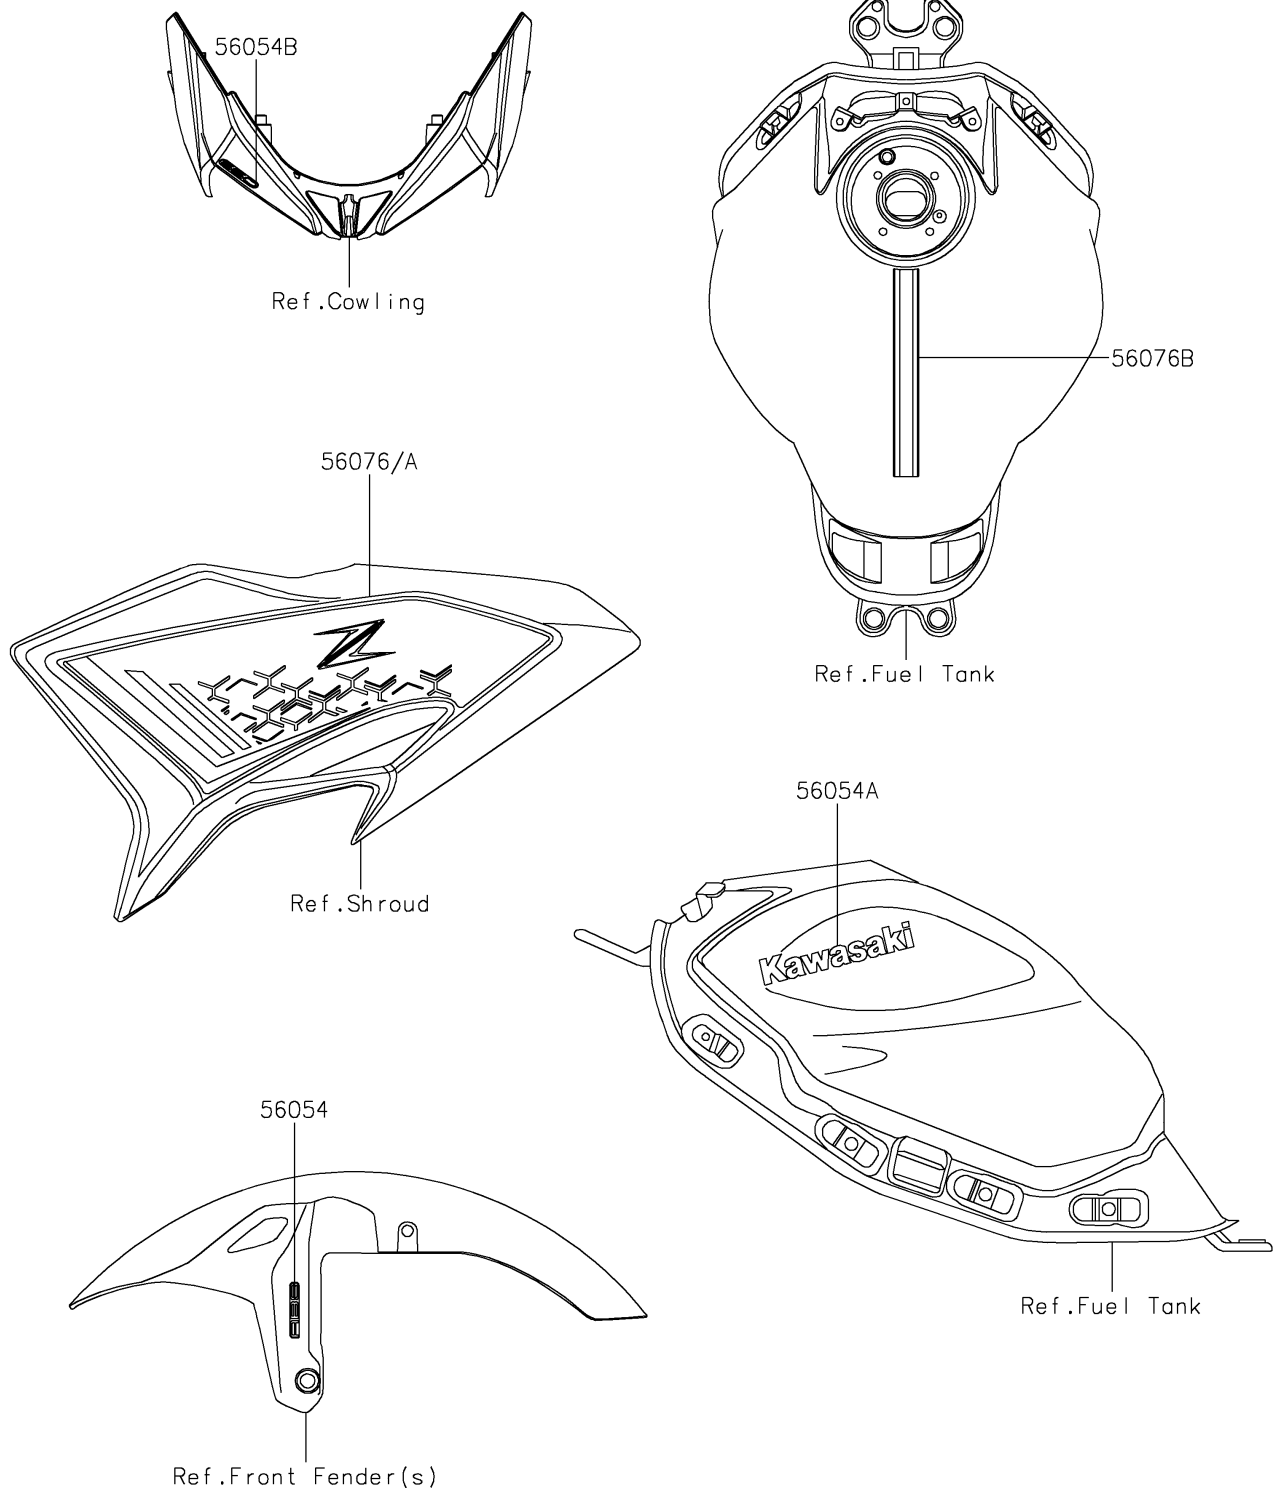

2021 Z650 ABS

PARTS DIAGRAM

Decals(M.F.S.Black)(KMFNN)(US)

F2861

2021 Z650 ABS

PARTS LIST

Decals(M.F.S.Black)(KMFNN)(US)

ITEM NAME

PART NUMBER

QUANTITY
