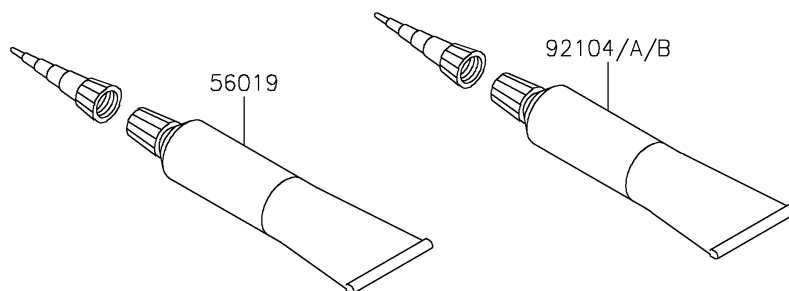

2021 Z650 ABS

PARTS DIAGRAM

Owner's Tools

F2810

2021 Z650 ABS

PARTS LIST

Owner's Tools

Kawasaki

Let the Good Times Roll®

ITEM NAME

PART NUMBER

QUANTITY
