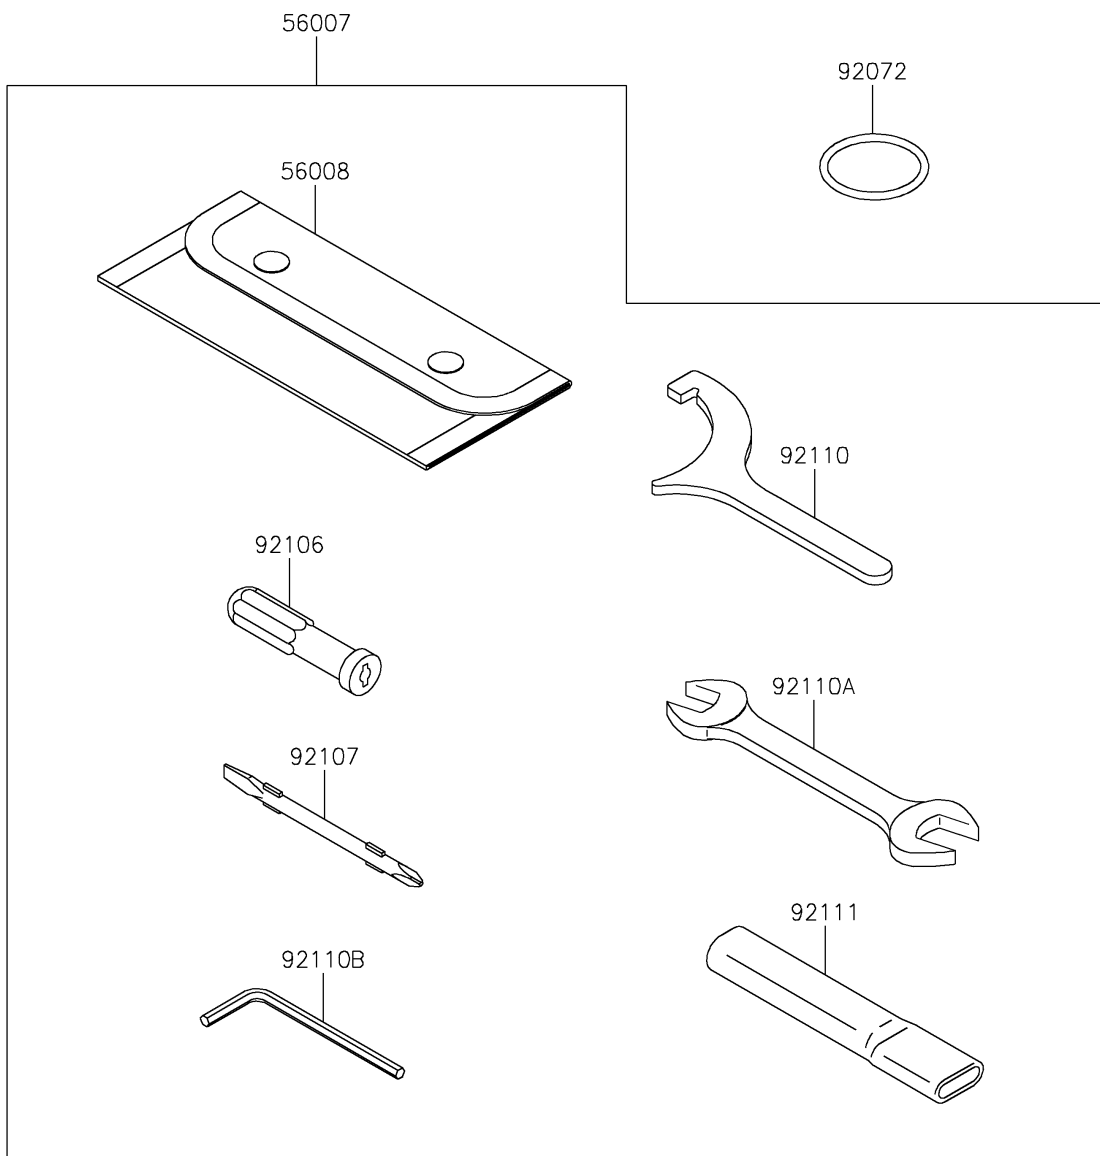

2021 Z650 ABS

PARTS DIAGRAM

Owner's Tools

F2810

2021 Z650 ABS

PARTS LIST

Owner's Tools

Kawasaki

Let the Good Times Roll®

ITEM NAME

PART NUMBER

QUANTITY
