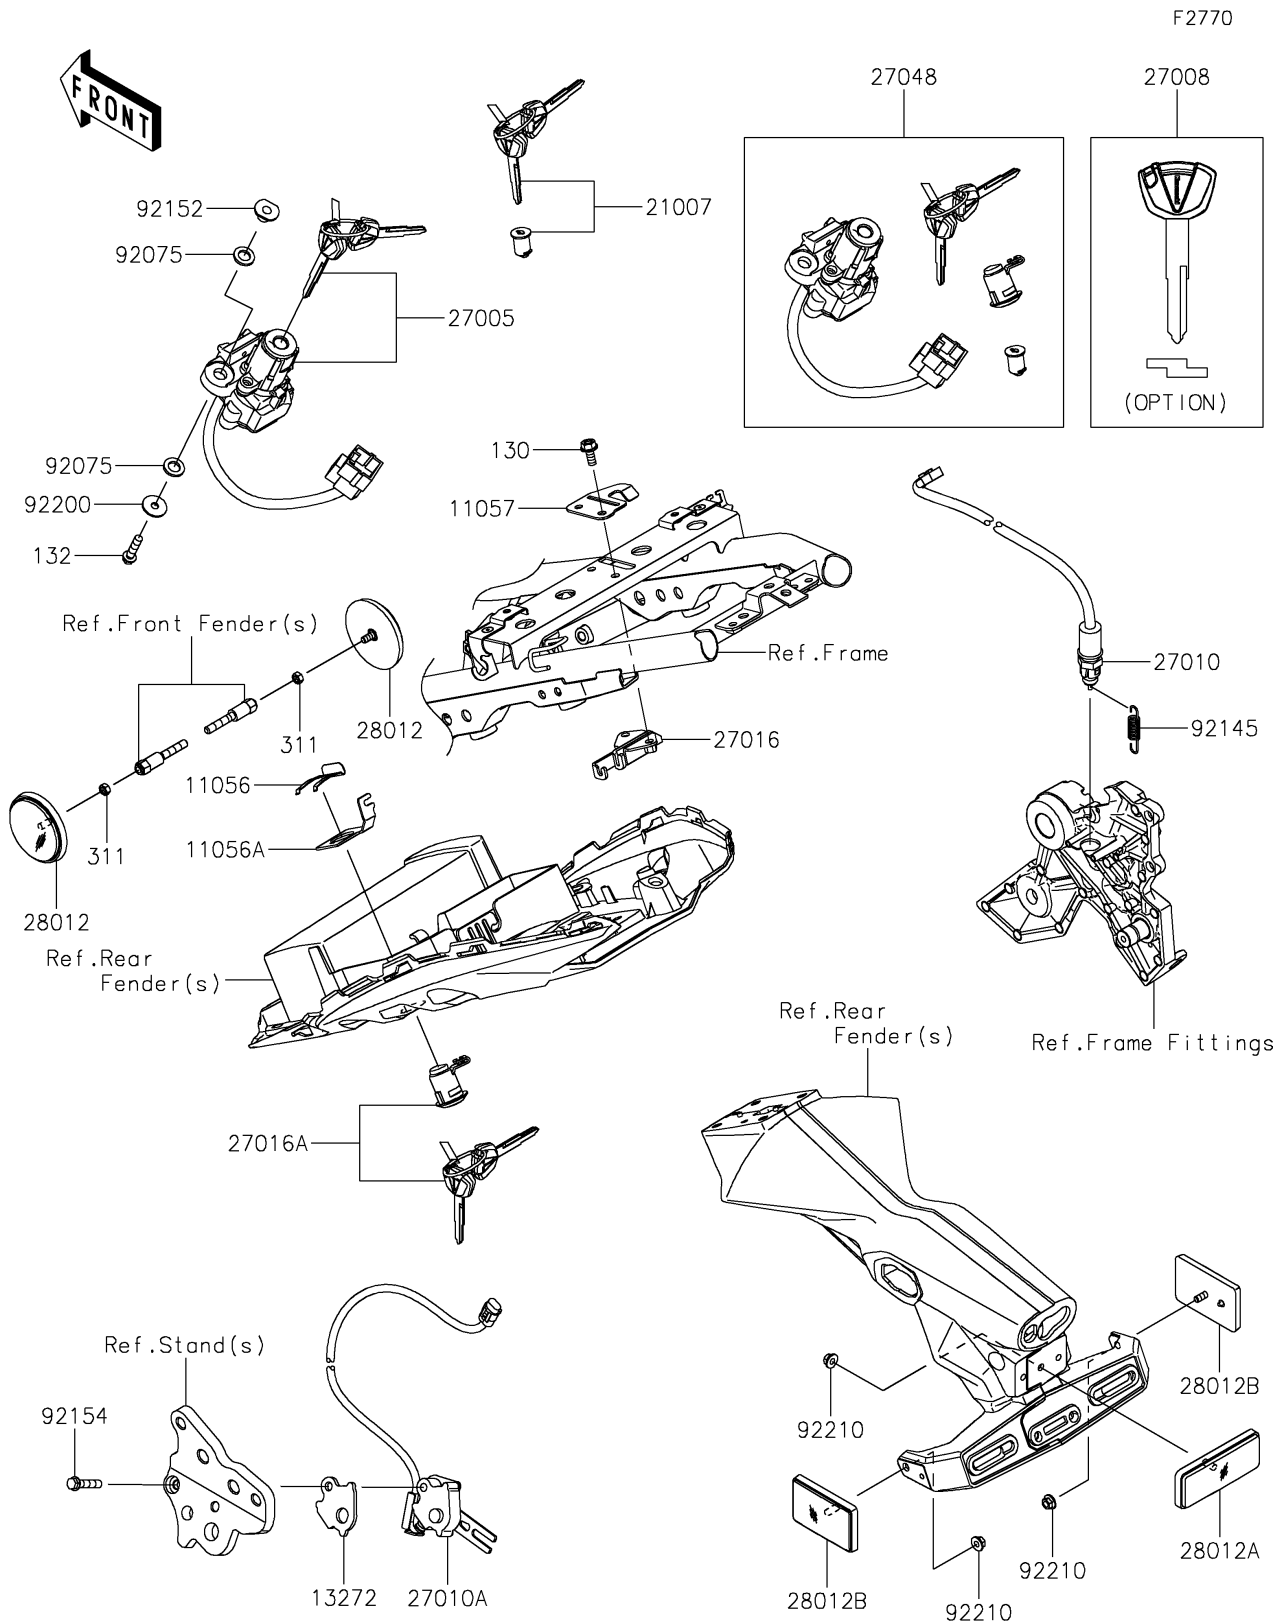

2021 Z650 ABS

PARTS DIAGRAM

Ignition Switch/Locks/Reflectors

2021 Z650 ABS

PARTS LIST

Ignition Switch/Locks/Reflectors

ITEM NAME

PART NUMBER

QUANTITY
