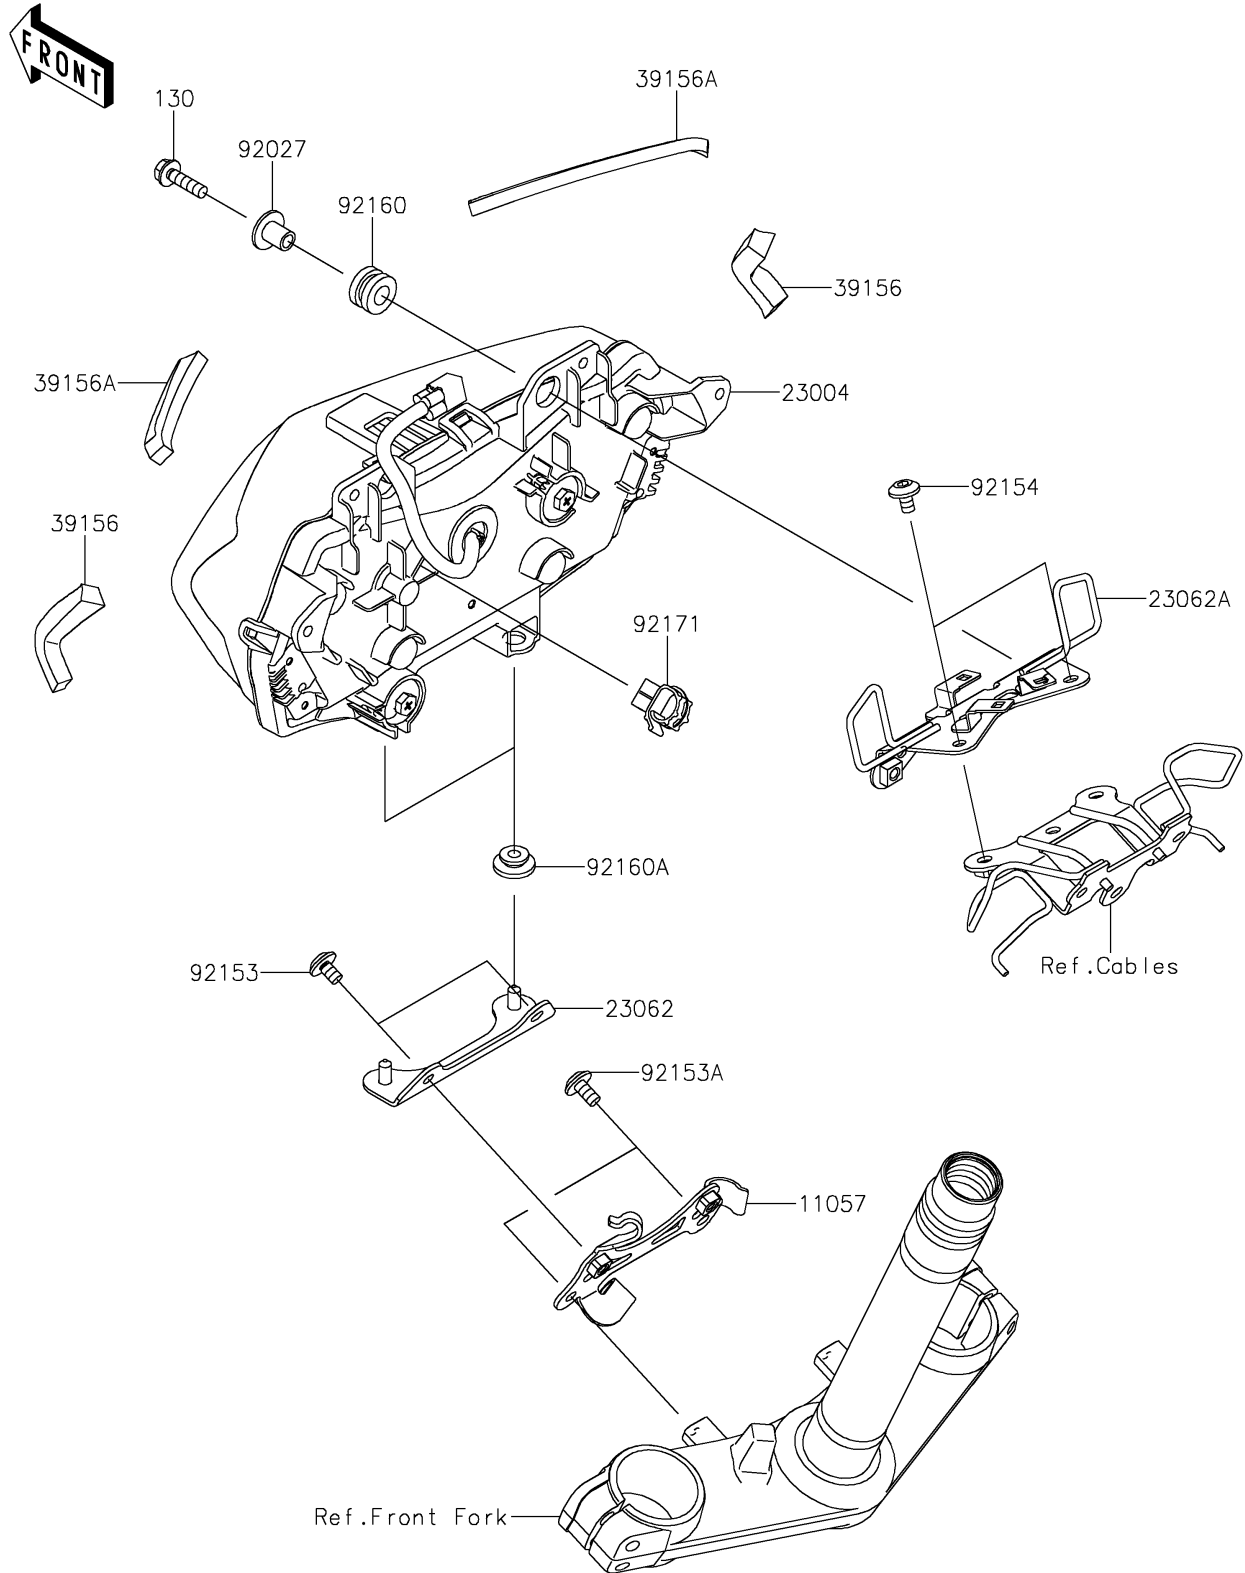

2021 Z650 ABS

PARTS DIAGRAM

Headlight(s)

F2710

2021 Z650 ABS

PARTS LIST

Headlight(s)

ITEM NAME

PART NUMBER

QUANTITY
