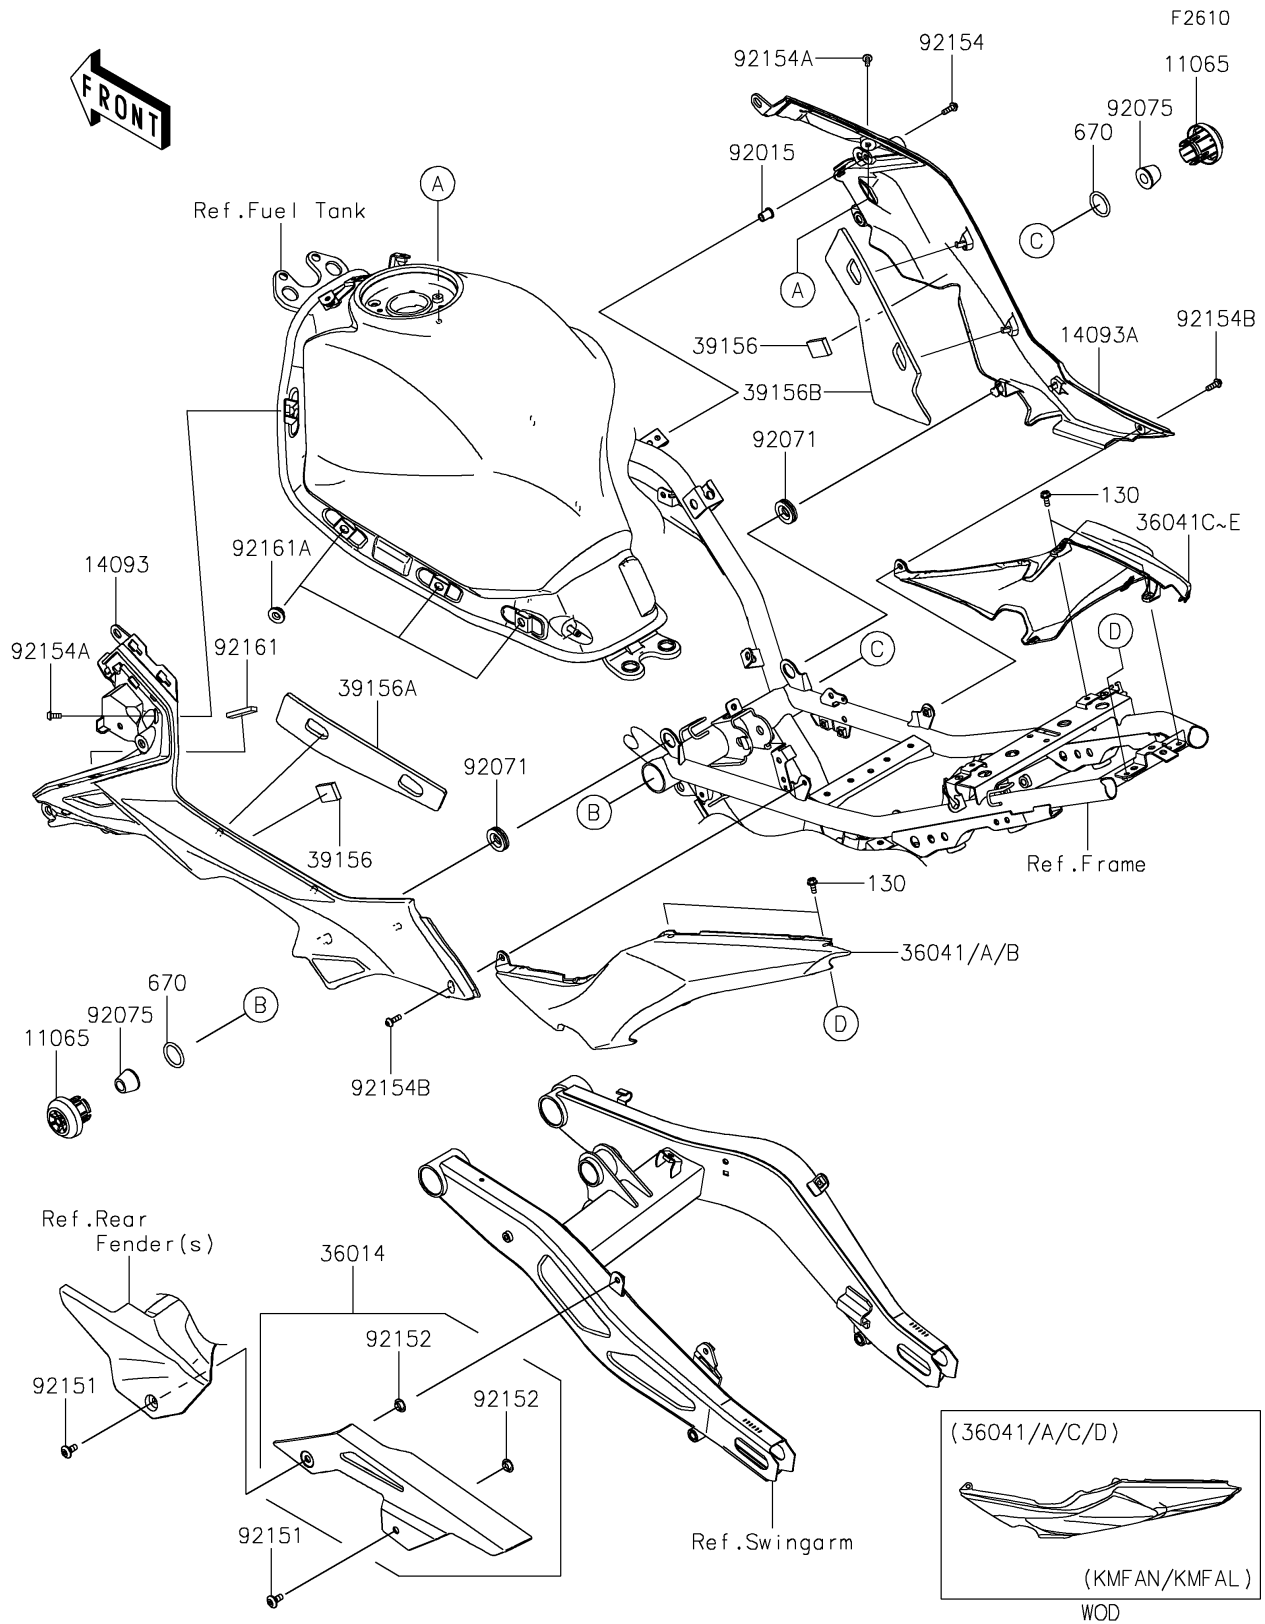

2021 Z650 ABS

PARTS DIAGRAM

Side Covers/Chain Cover

2021 Z650 ABS

PARTS LIST

Side Covers/Chain Cover

ITEM NAME

PART NUMBER

QUANTITY
