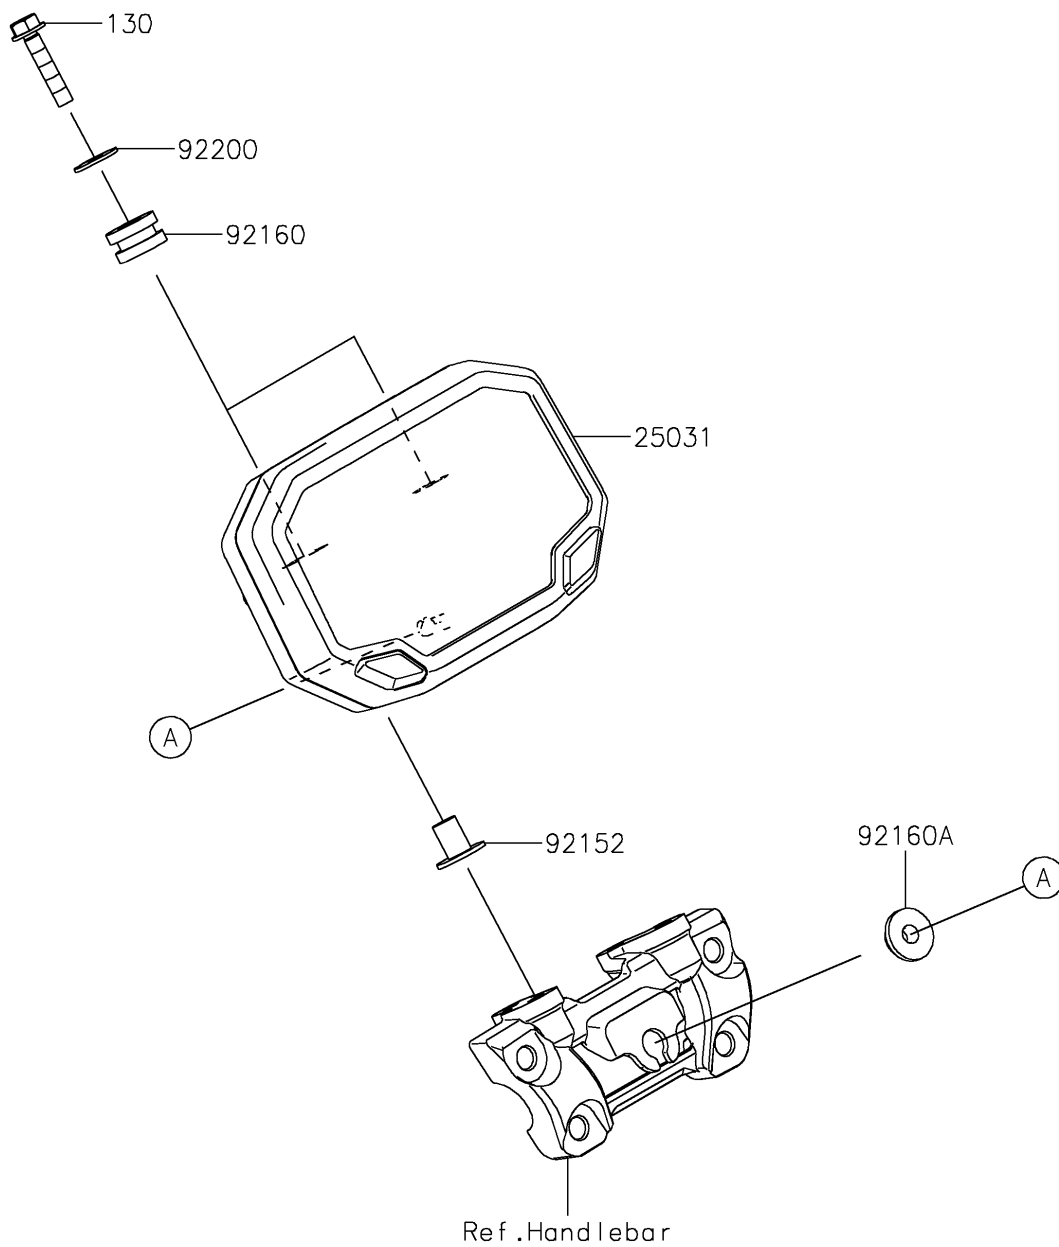

2021 Z650 ABS

PARTS DIAGRAM

Meter(s)

F2530

2021 Z650 ABS

PARTS LIST

Meter(s)

ITEM NAME

PART NUMBER

QUANTITY
