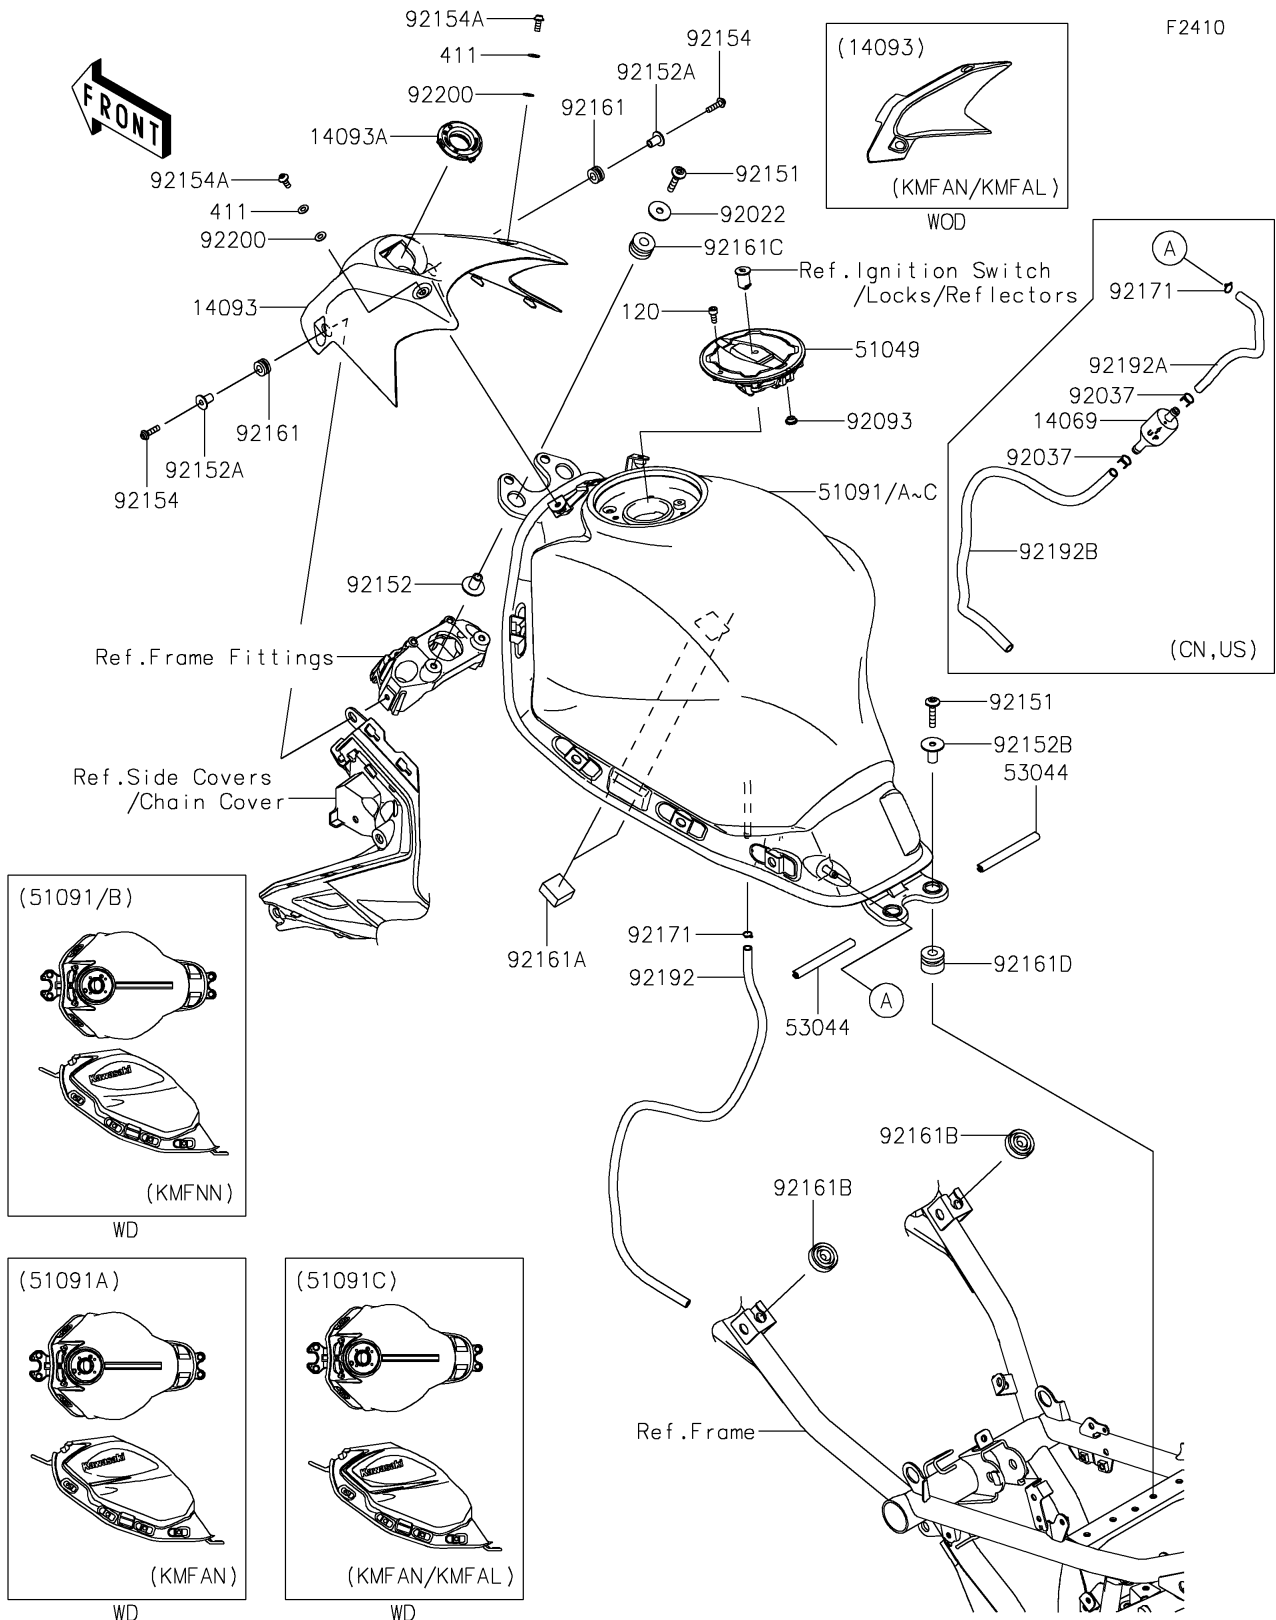

2021 Z650 ABS

PARTS DIAGRAM

Fuel Tank

2021 Z650 ABS

PARTS LIST

Fuel Tank

ITEM NAME

PART NUMBER

QUANTITY
