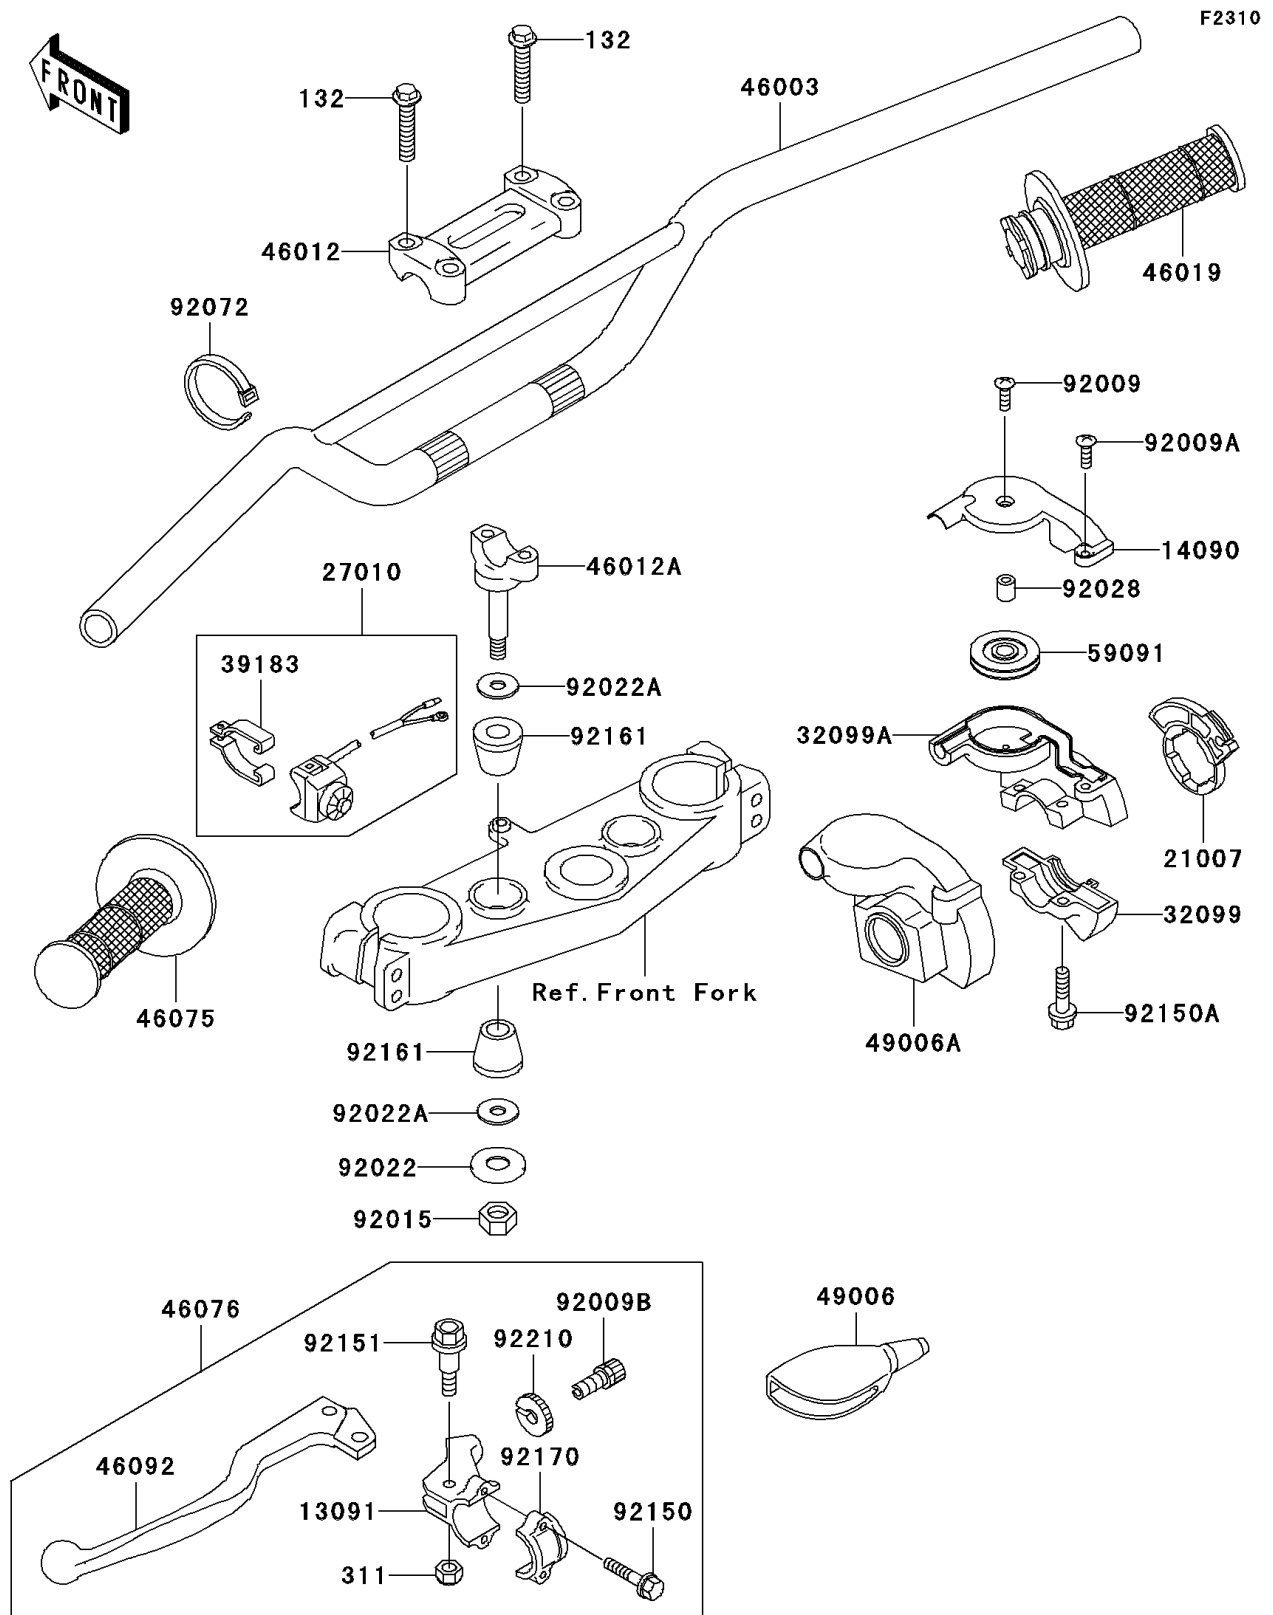

2004 KX250

PARTS DIAGRAM

Handlebar

2004 KX250

PARTS LIST

Handlebar

ITEM NAME

PART NUMBER

QUANTITY
