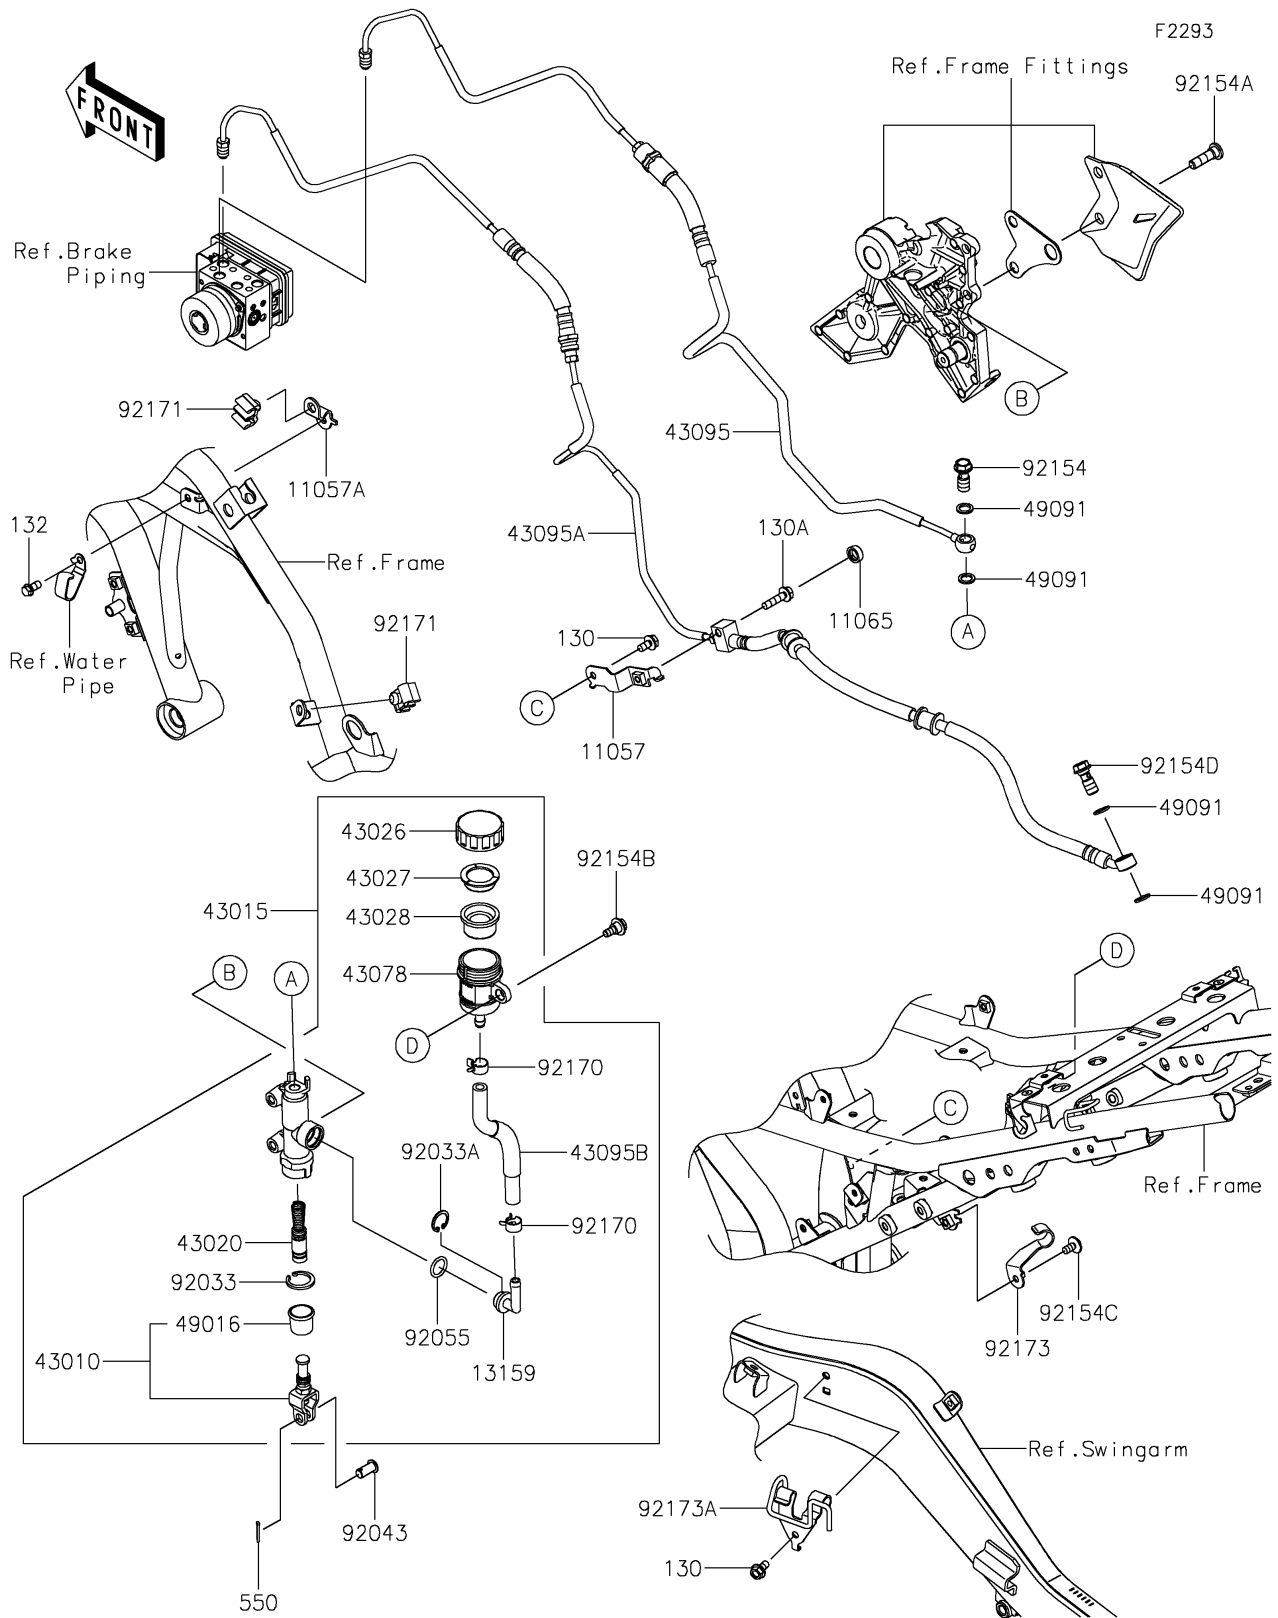

2021 Z650 ABS

PARTS DIAGRAM

Rear Master Cylinder

2021 Z650 ABS

PARTS LIST

Rear Master Cylinder

ITEM NAME

PART NUMBER

QUANTITY
