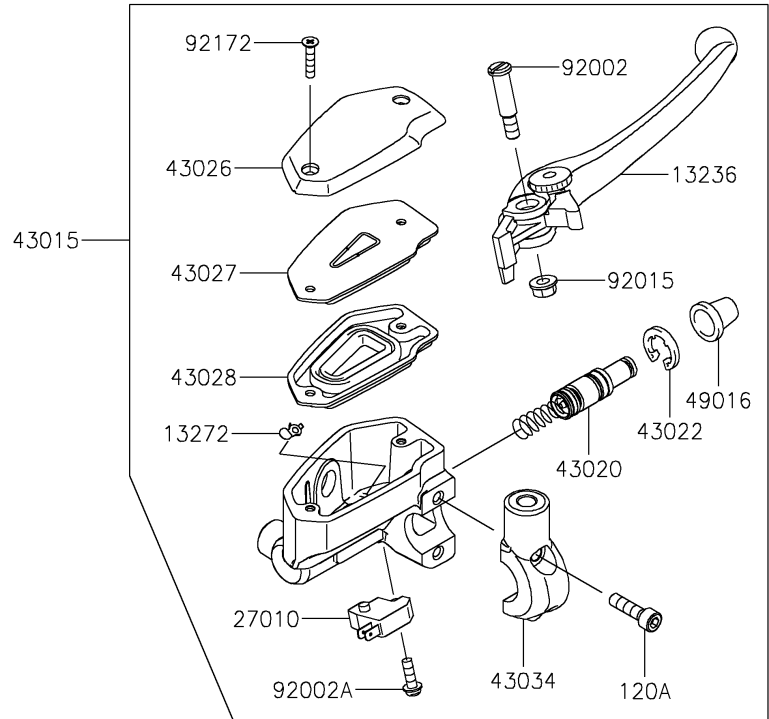

2021 Z650 ABS

PARTS DIAGRAM

Front Master Cylinder

F2291

2021 Z650 ABS

PARTS LIST

Front Master Cylinder

ITEM NAME

PART NUMBER

QUANTITY
