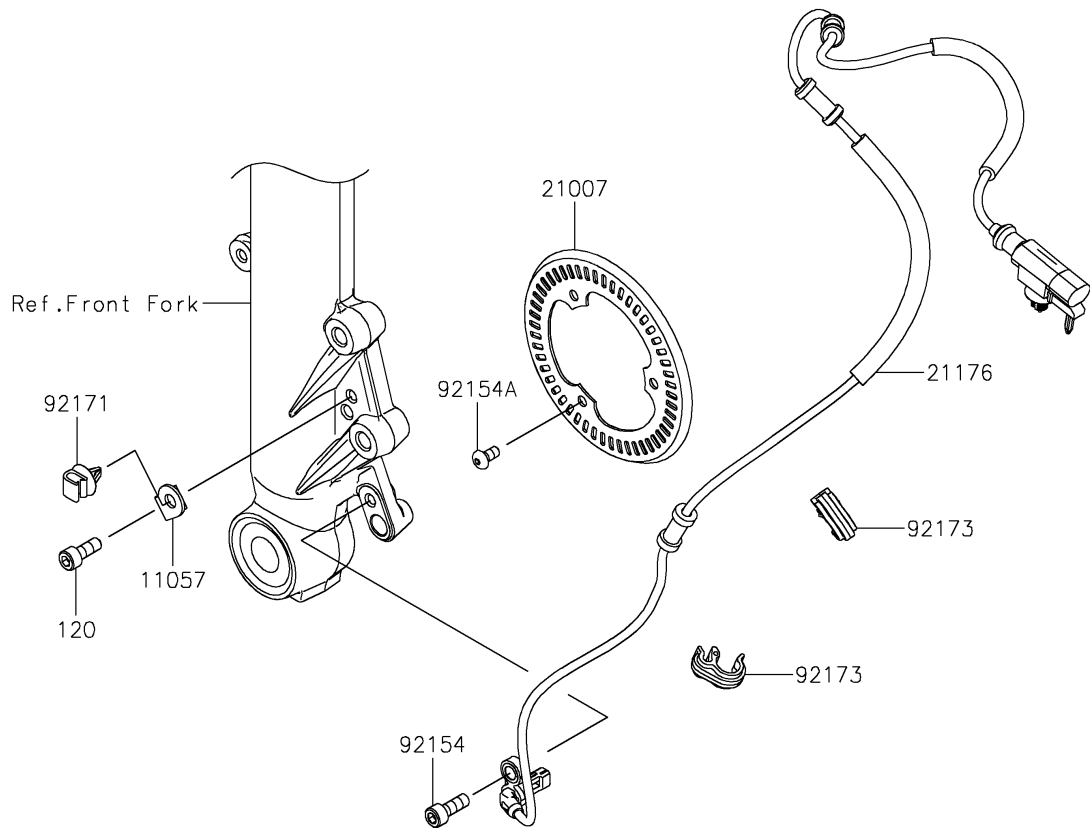

2021 Z650 ABS

PARTS DIAGRAM

Front Master Cylinder

F2291

2021 Z650 ABS

PARTS LIST

Front Master Cylinder

ITEM NAME

PART NUMBER

QUANTITY
