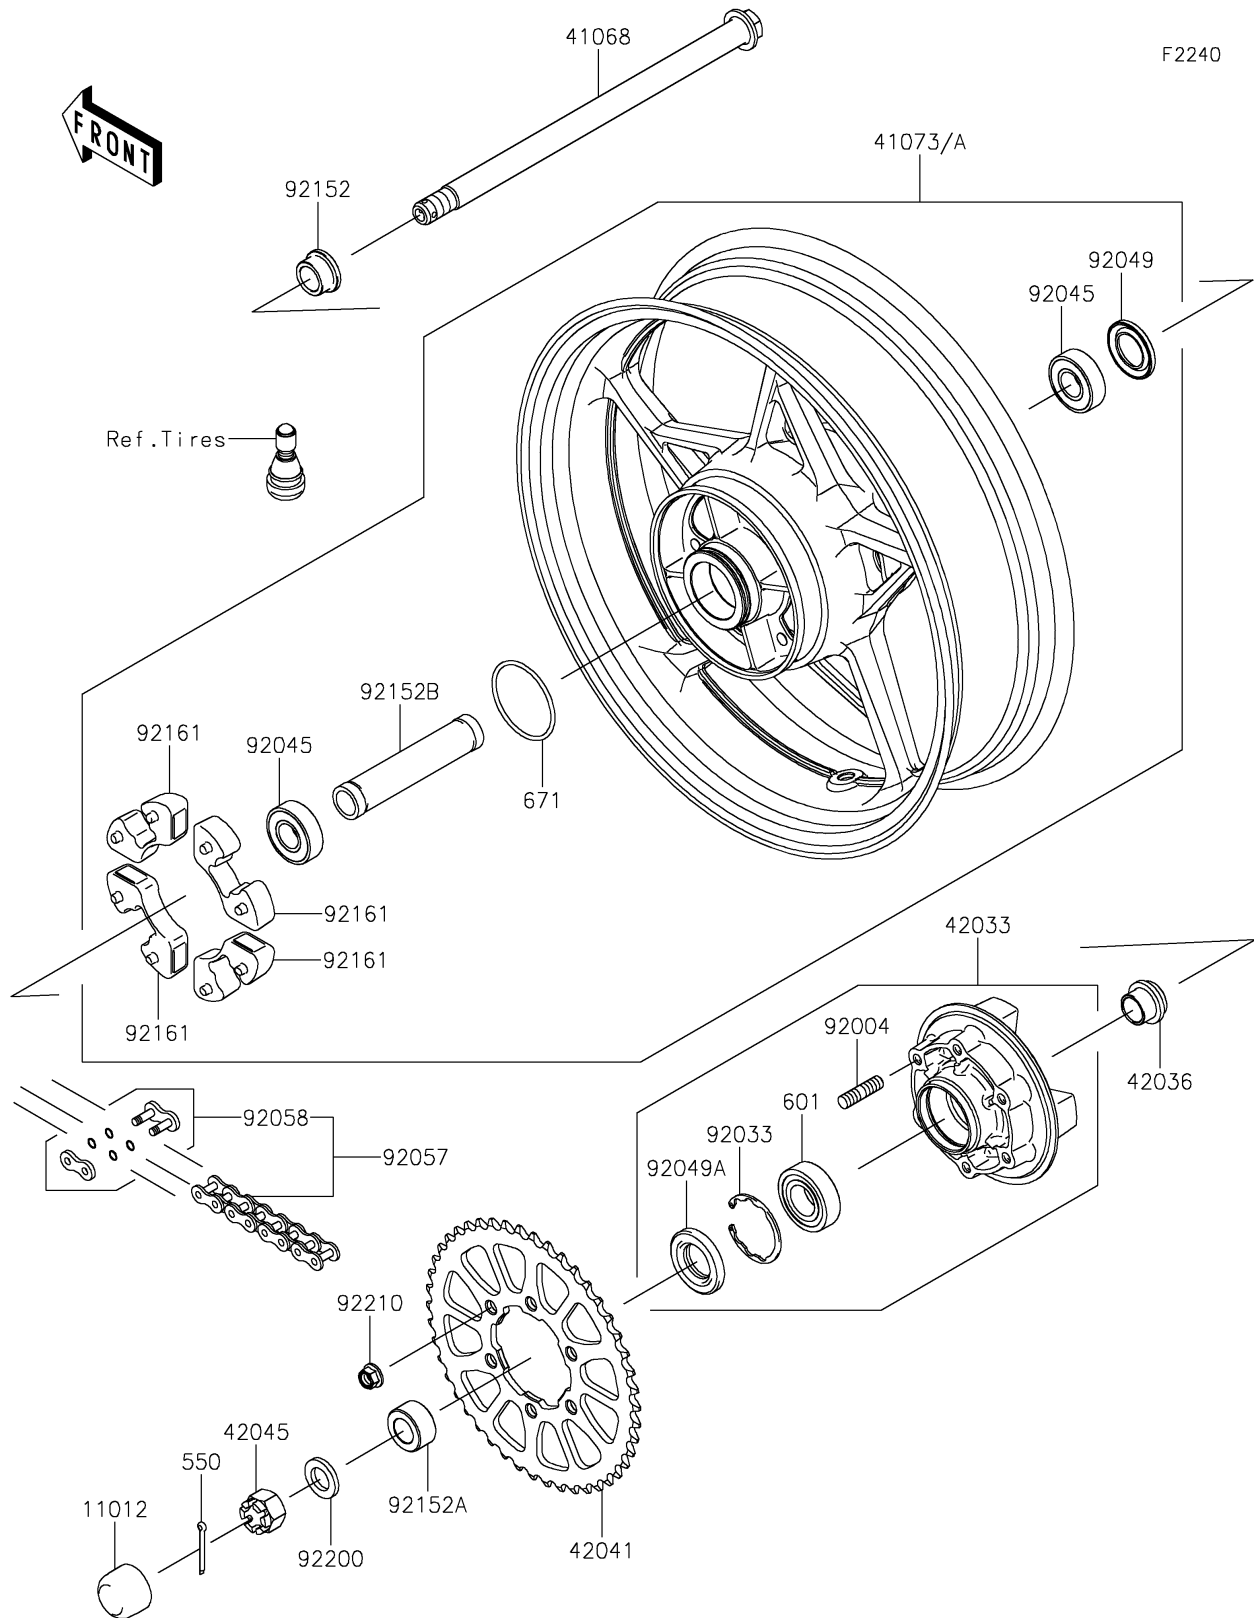

2021 Z650 ABS

PARTS DIAGRAM

Rear Wheel/Chain

2021 Z650 ABS

PARTS LIST

Rear Wheel/Chain

ITEM NAME

PART NUMBER

QUANTITY
