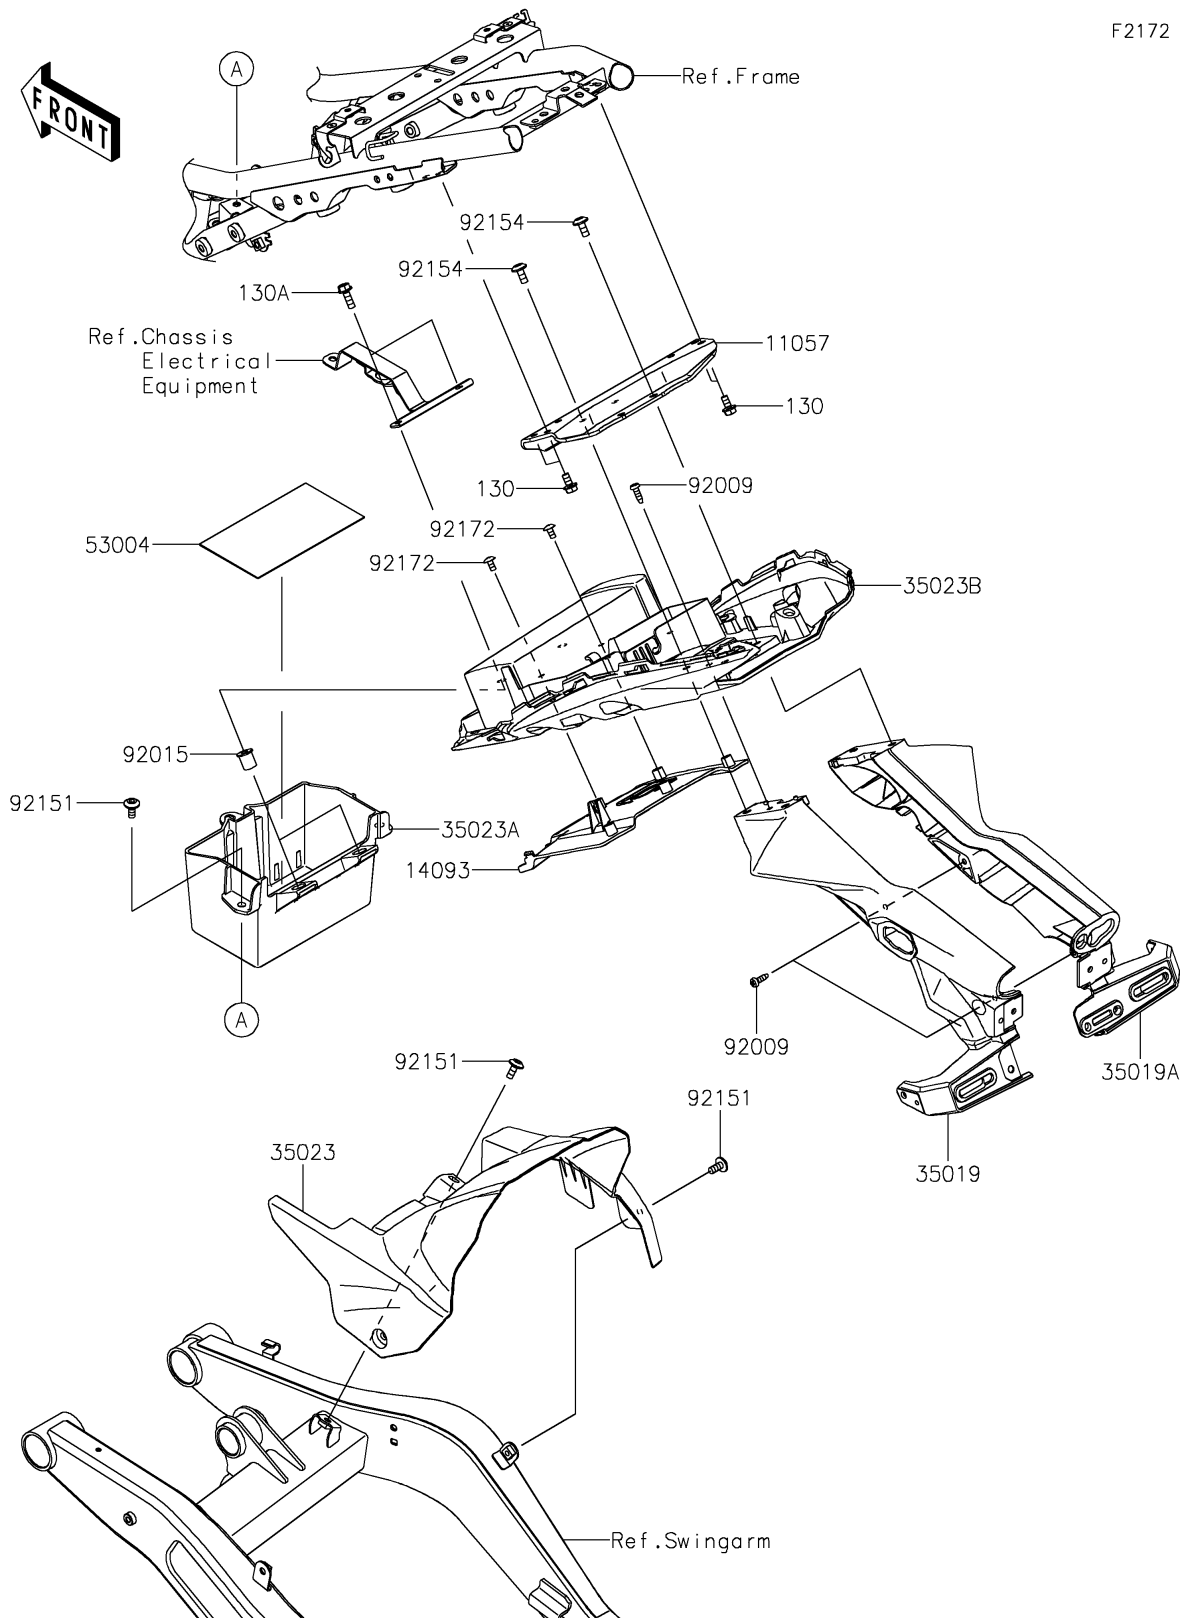

2021 Z650 ABS

PARTS DIAGRAM

Rear Fender(s)

F2172

2021 Z650 ABS

PARTS LIST

Rear Fender(s)

ITEM NAME

PART NUMBER

QUANTITY
