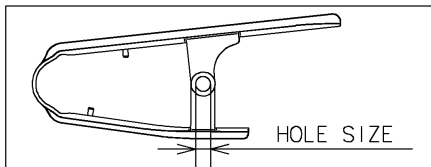

2021 Z650 ABS

PARTS DIAGRAM

Swingarm

F2141

HOLE SIZE	GUARD	BOLT	COLLAR
7mm (OLD GUARD)	99999 (NEW GUARD KIT)	92001 (ONLY FOR OLD GUARD)	NONE
13mm (NEW GUARD)	55020	92152 (ONLY FOR NEW GUARD)	92153

2021 Z650 ABS