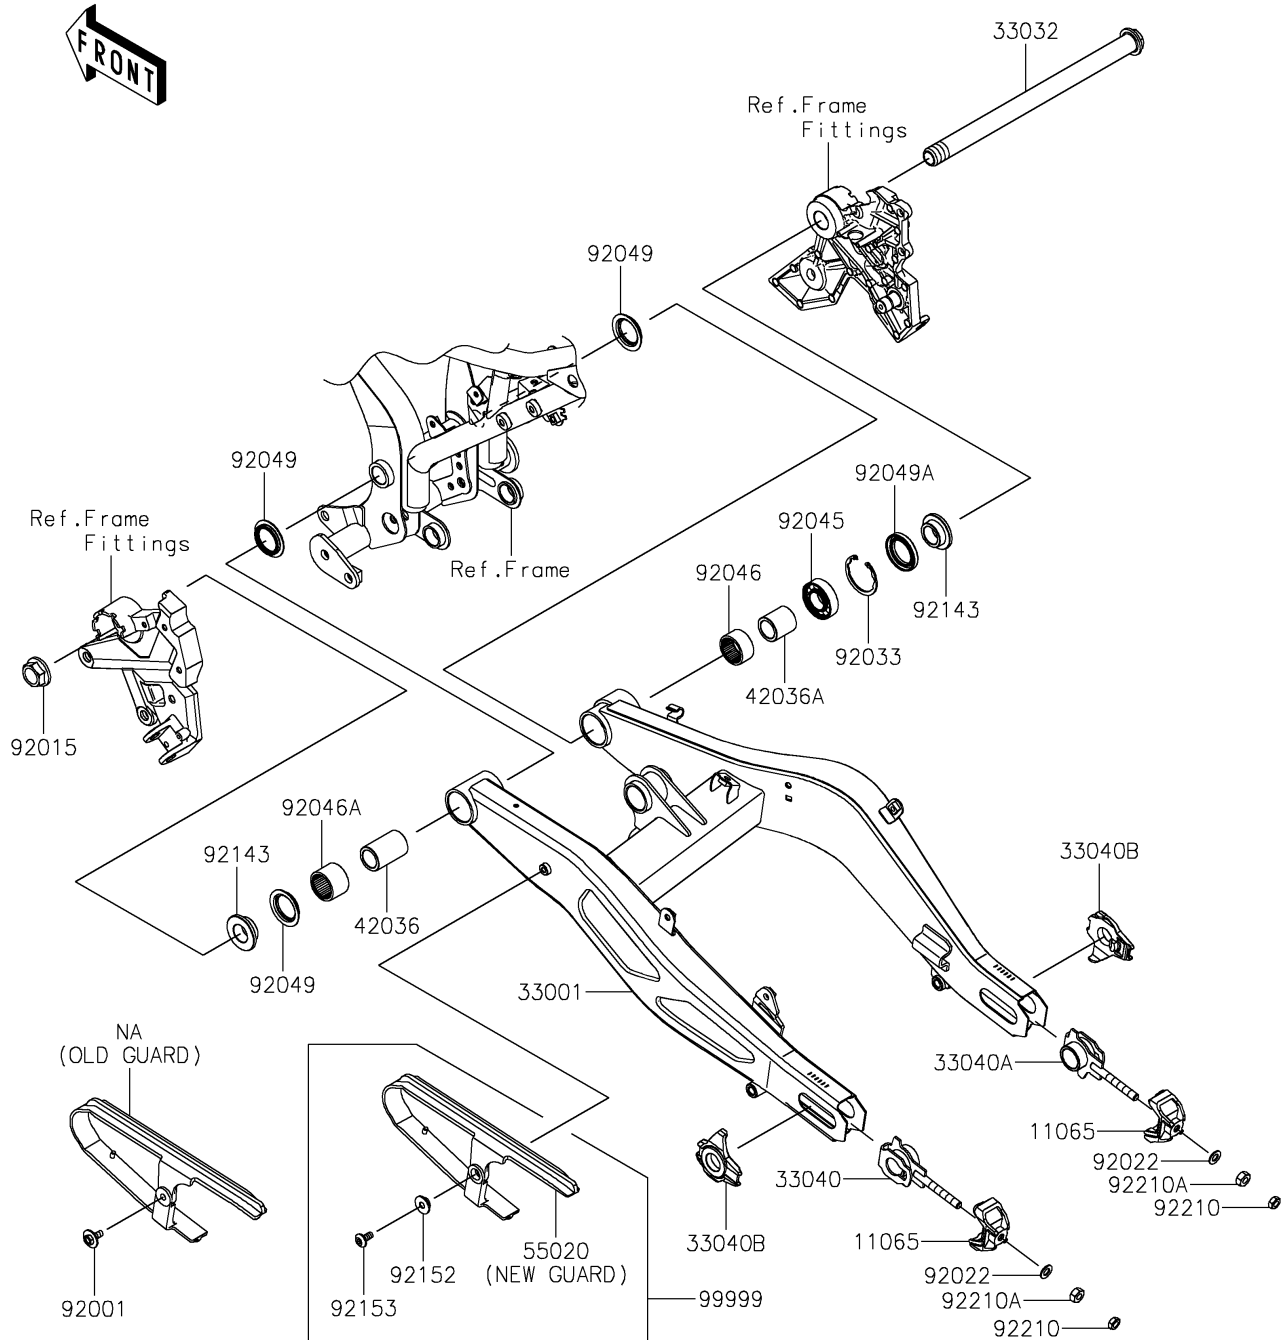

2021 Z650 ABS

PARTS DIAGRAM

Swingarm

F2141

HOLE SIZE	GUARD	BOLT	COLLAR
7mm (OLD GUARD)	99999 (NEW GUARD KIT)	92001 (ONLY FOR OLD GUARD)	NONE
13mm (NEW GUARD)	55020	92153 (ONLY FOR NEW GUARD)	92152