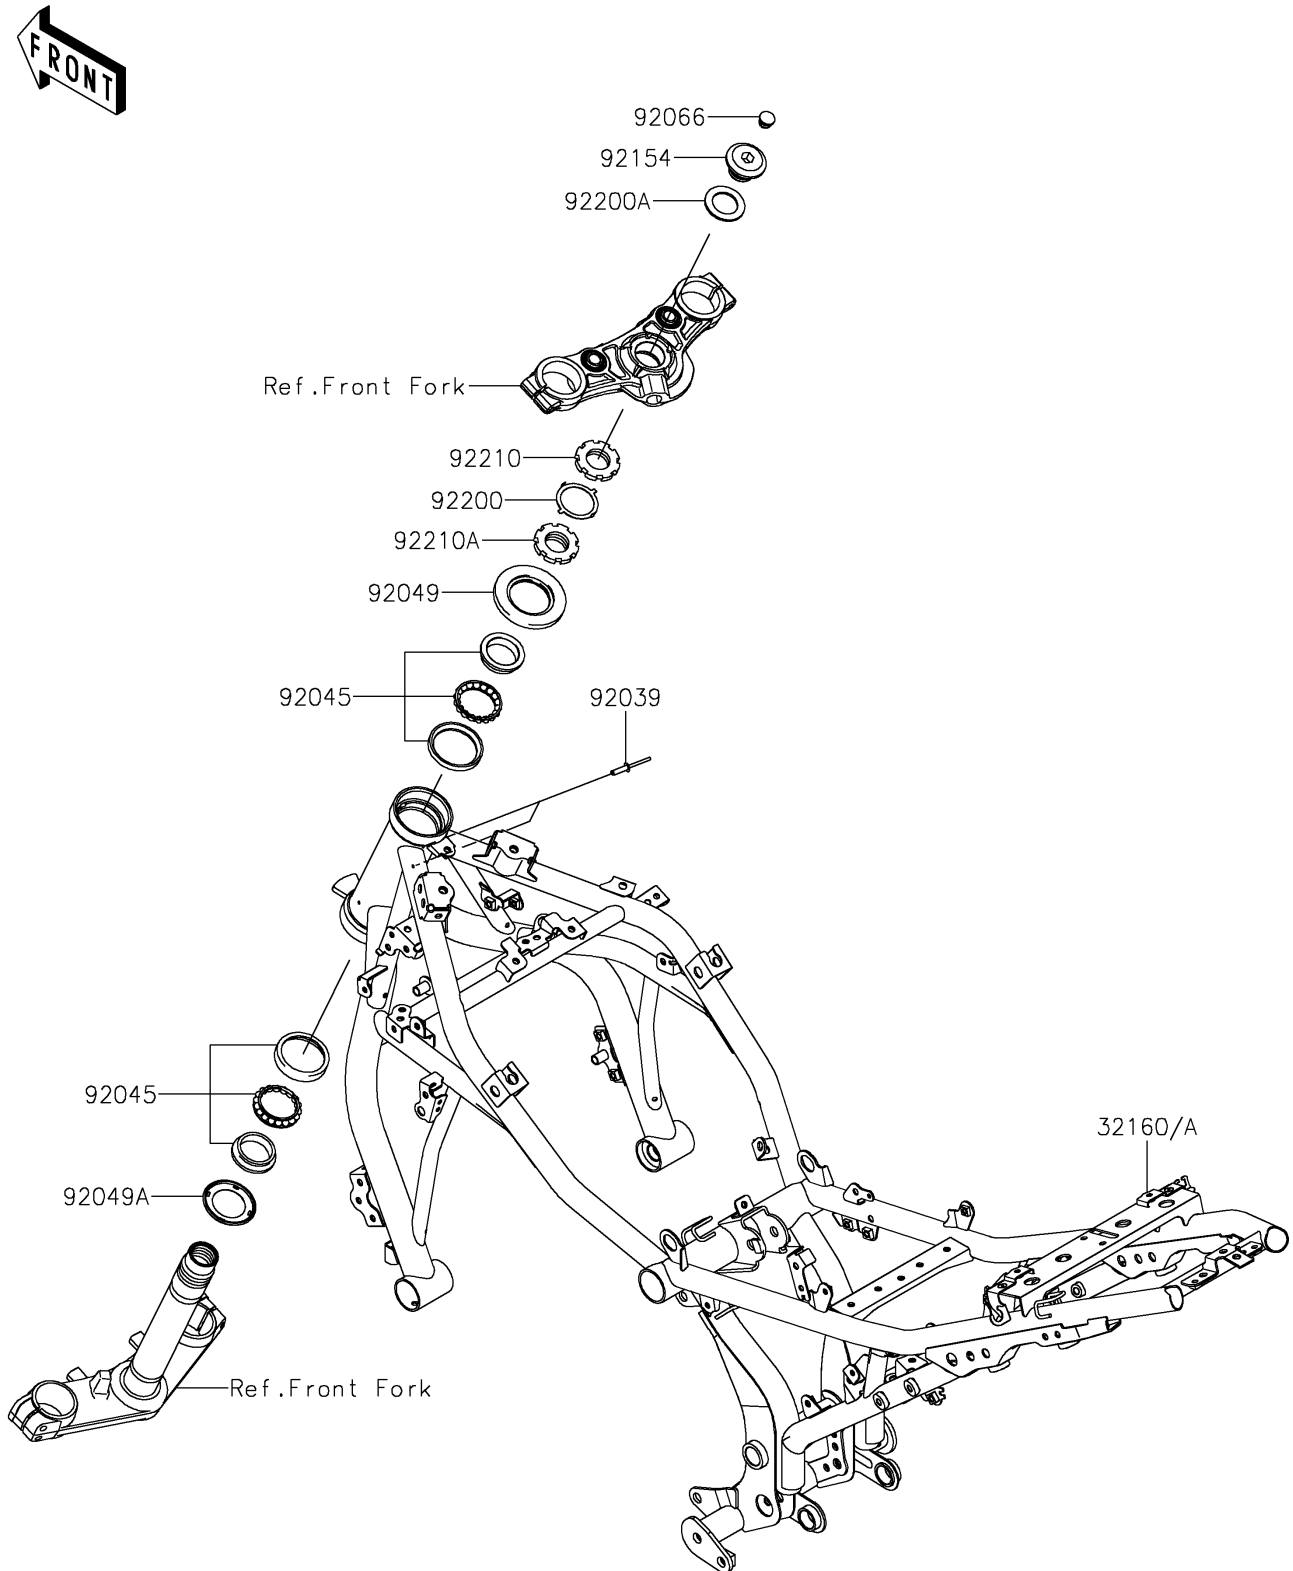

2021 Z650 ABS

PARTS DIAGRAM

Frame

F2120

2021 Z650 ABS

PARTS LIST

Frame

ITEM NAME

PART NUMBER

QUANTITY
