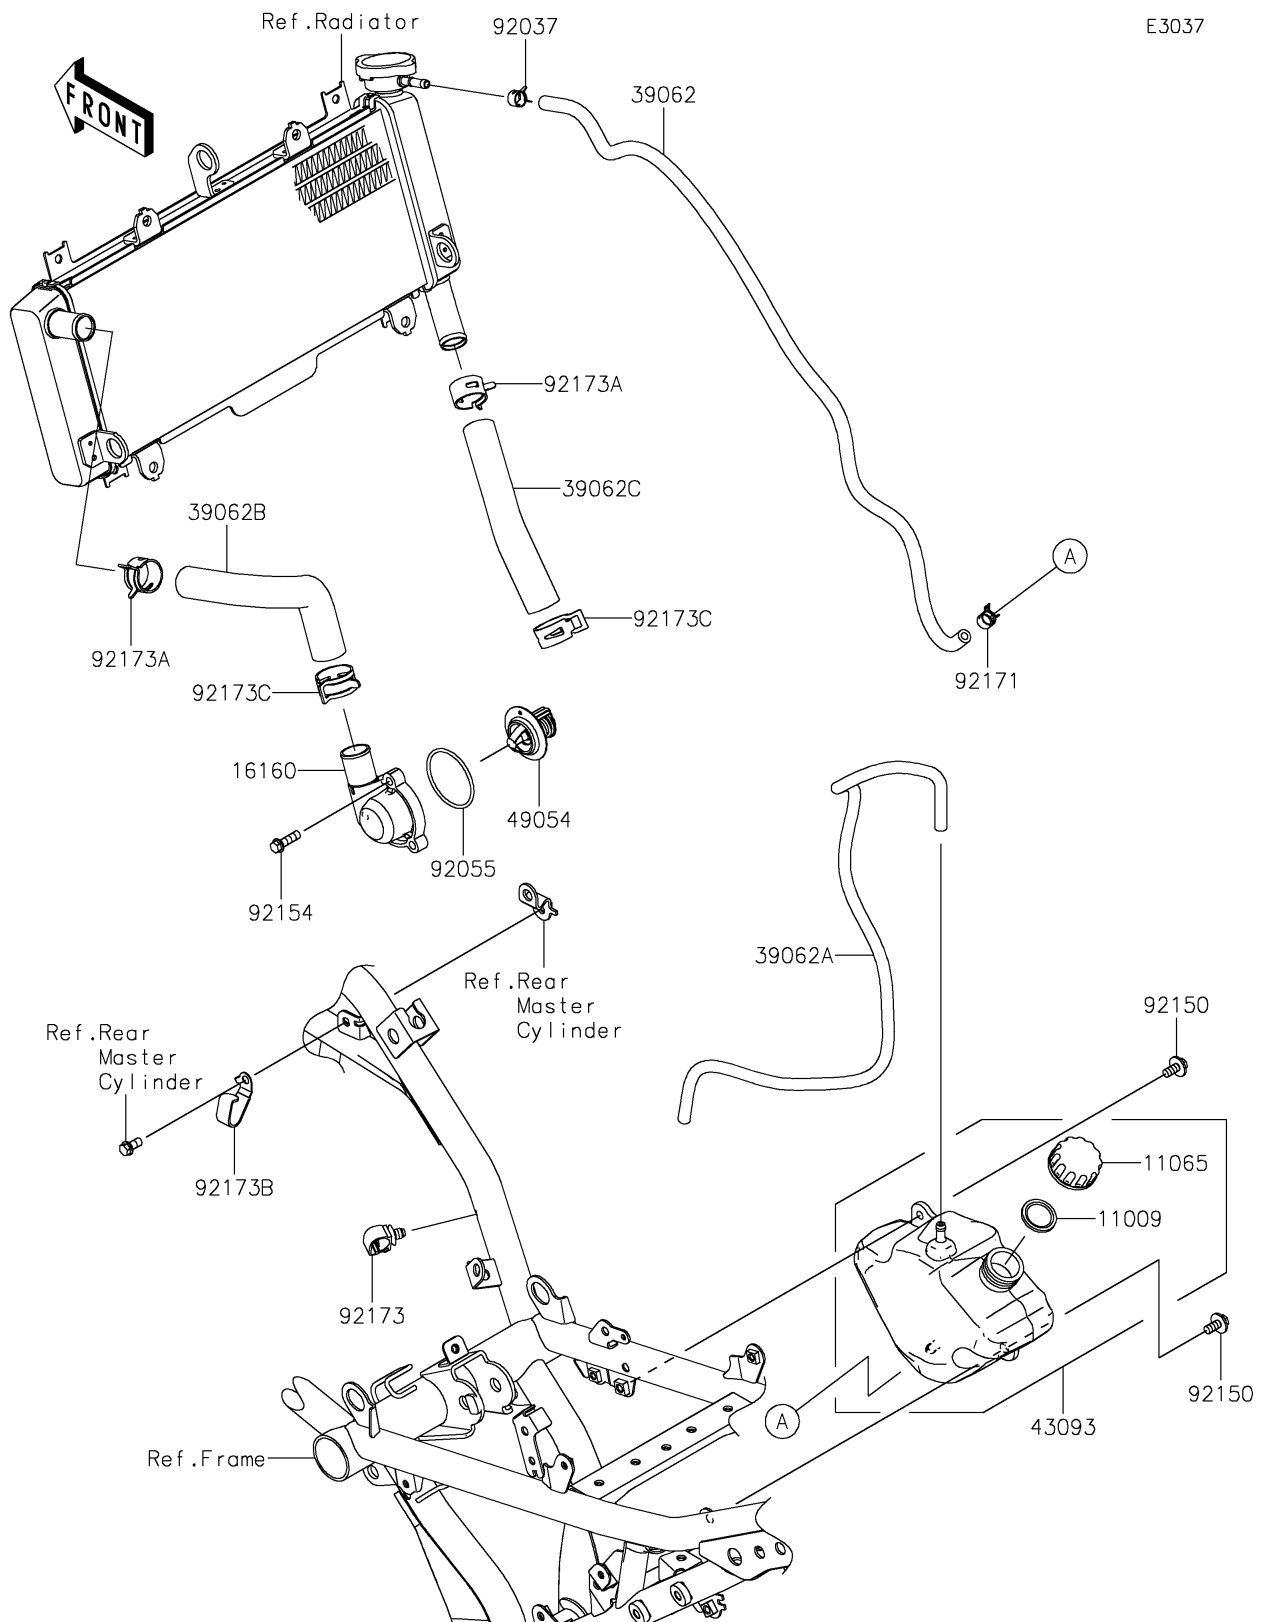

2021 Z650 ABS

PARTS DIAGRAM

Water Pipe

2021 Z650 ABS

PARTS LIST

Water Pipe

ITEM NAME

PART NUMBER

QUANTITY
