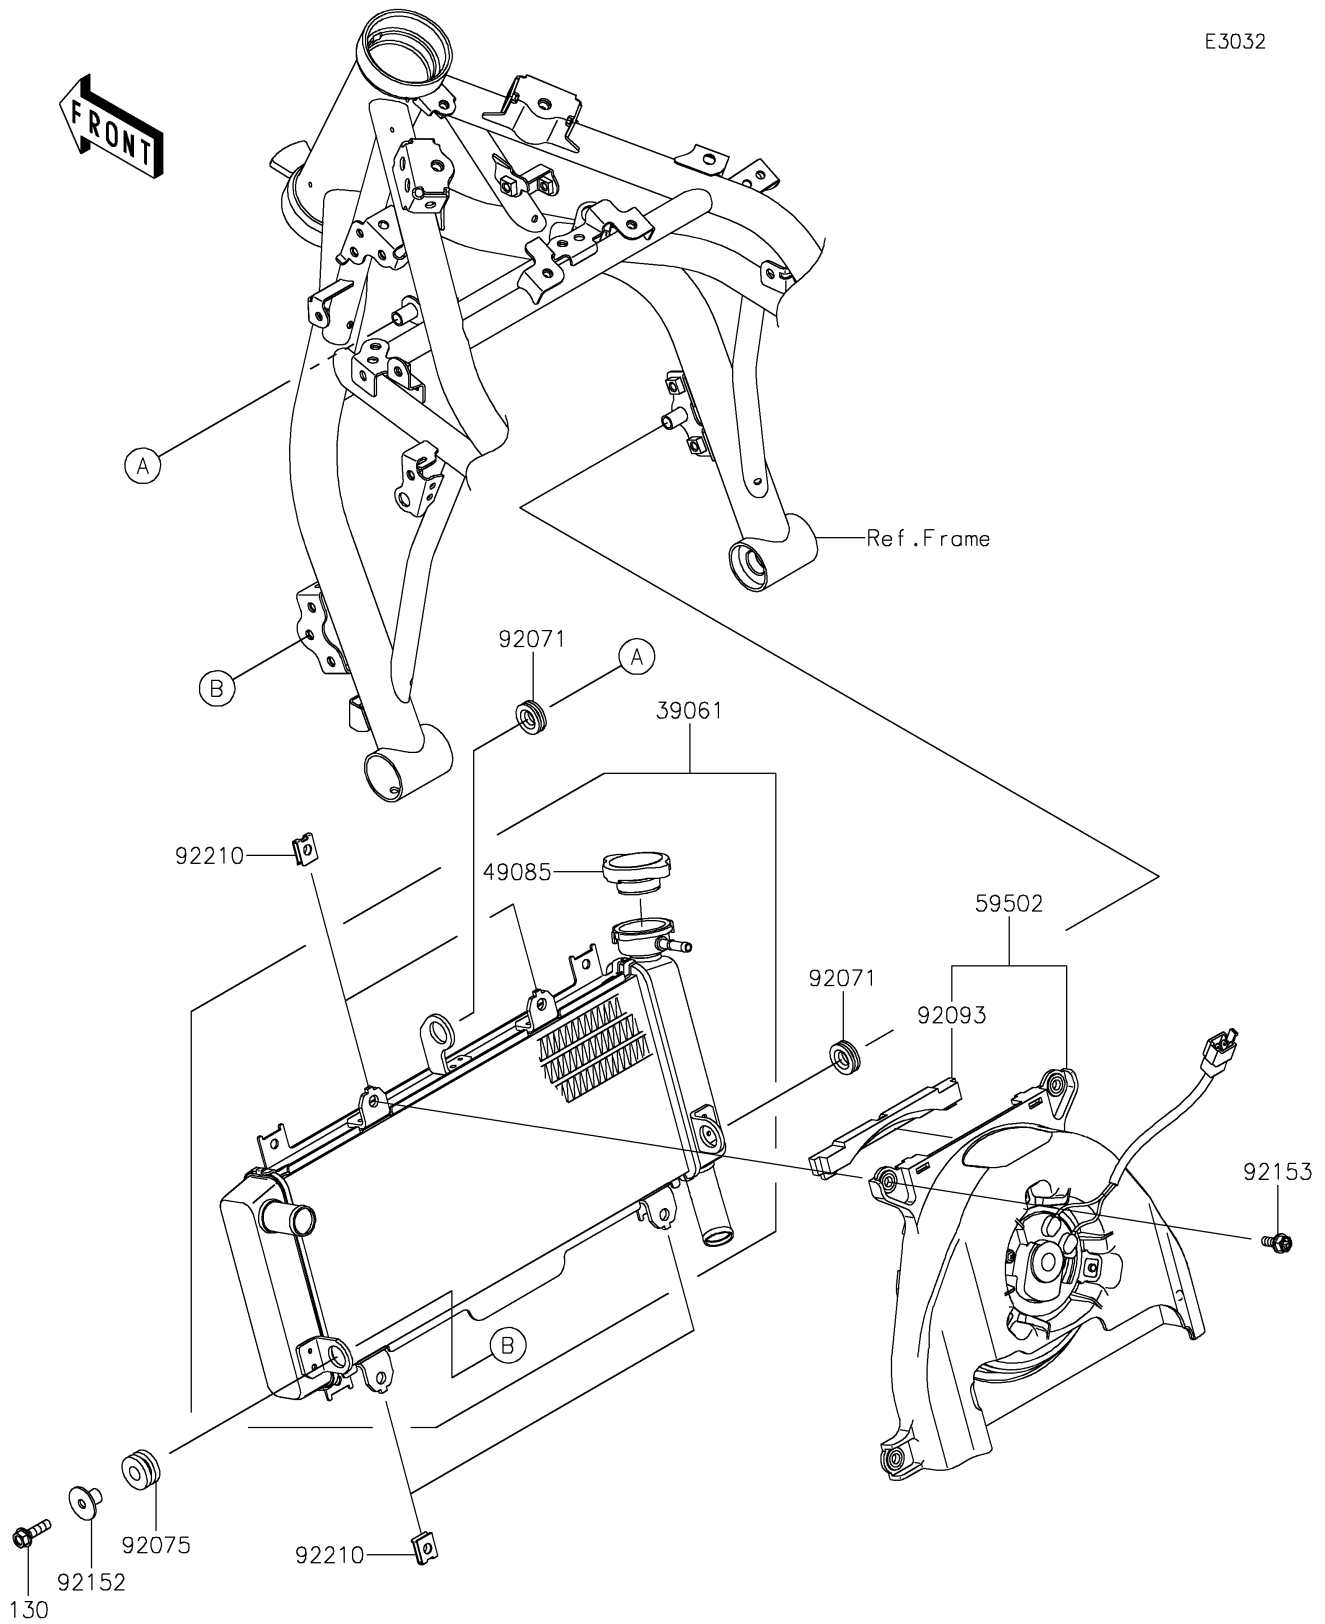

2021 Z650 ABS

PARTS DIAGRAM

Radiator

E3032

2021 Z650 ABS

PARTS LIST

Radiator

ITEM NAME

PART NUMBER

QUANTITY
