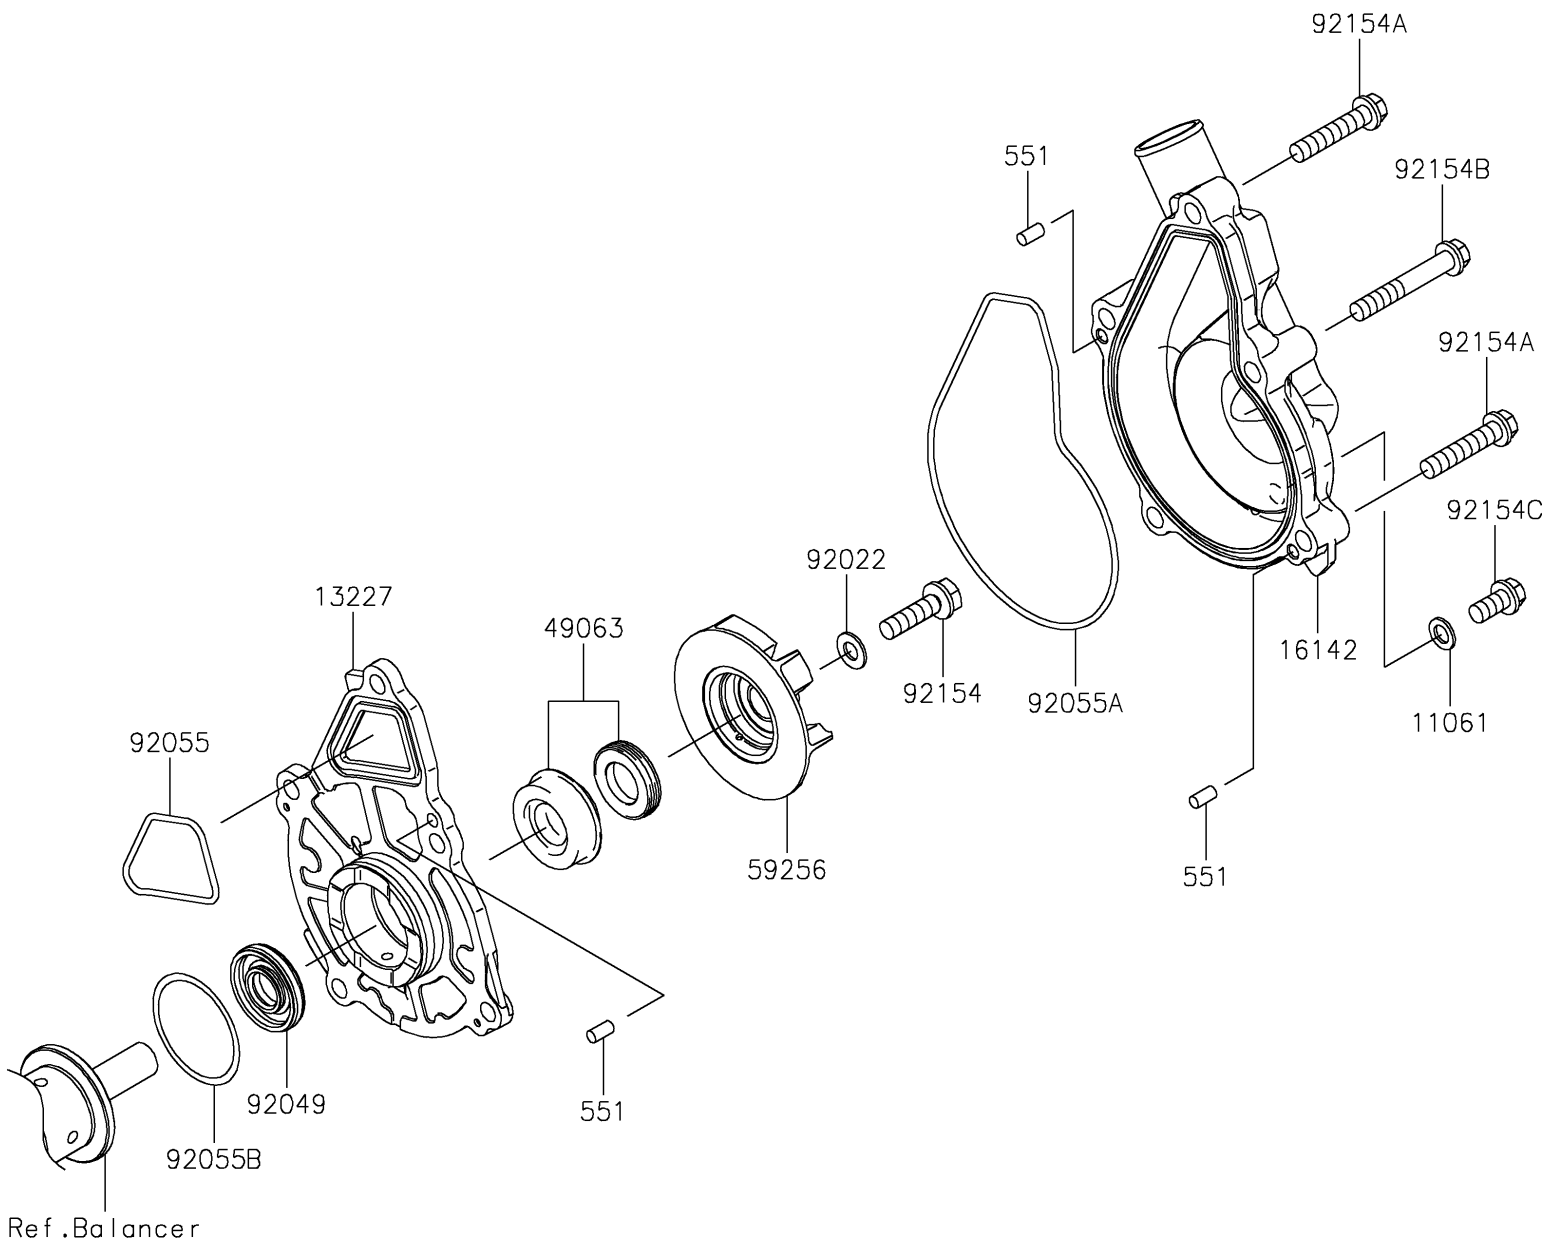

2021 Z650 ABS

PARTS DIAGRAM

Water Pump

E3031

2021 Z650 ABS

PARTS LIST

Water Pump

Kawasaki

Let the Good Times Roll®

ITEM NAME

PART NUMBER

QUANTITY
