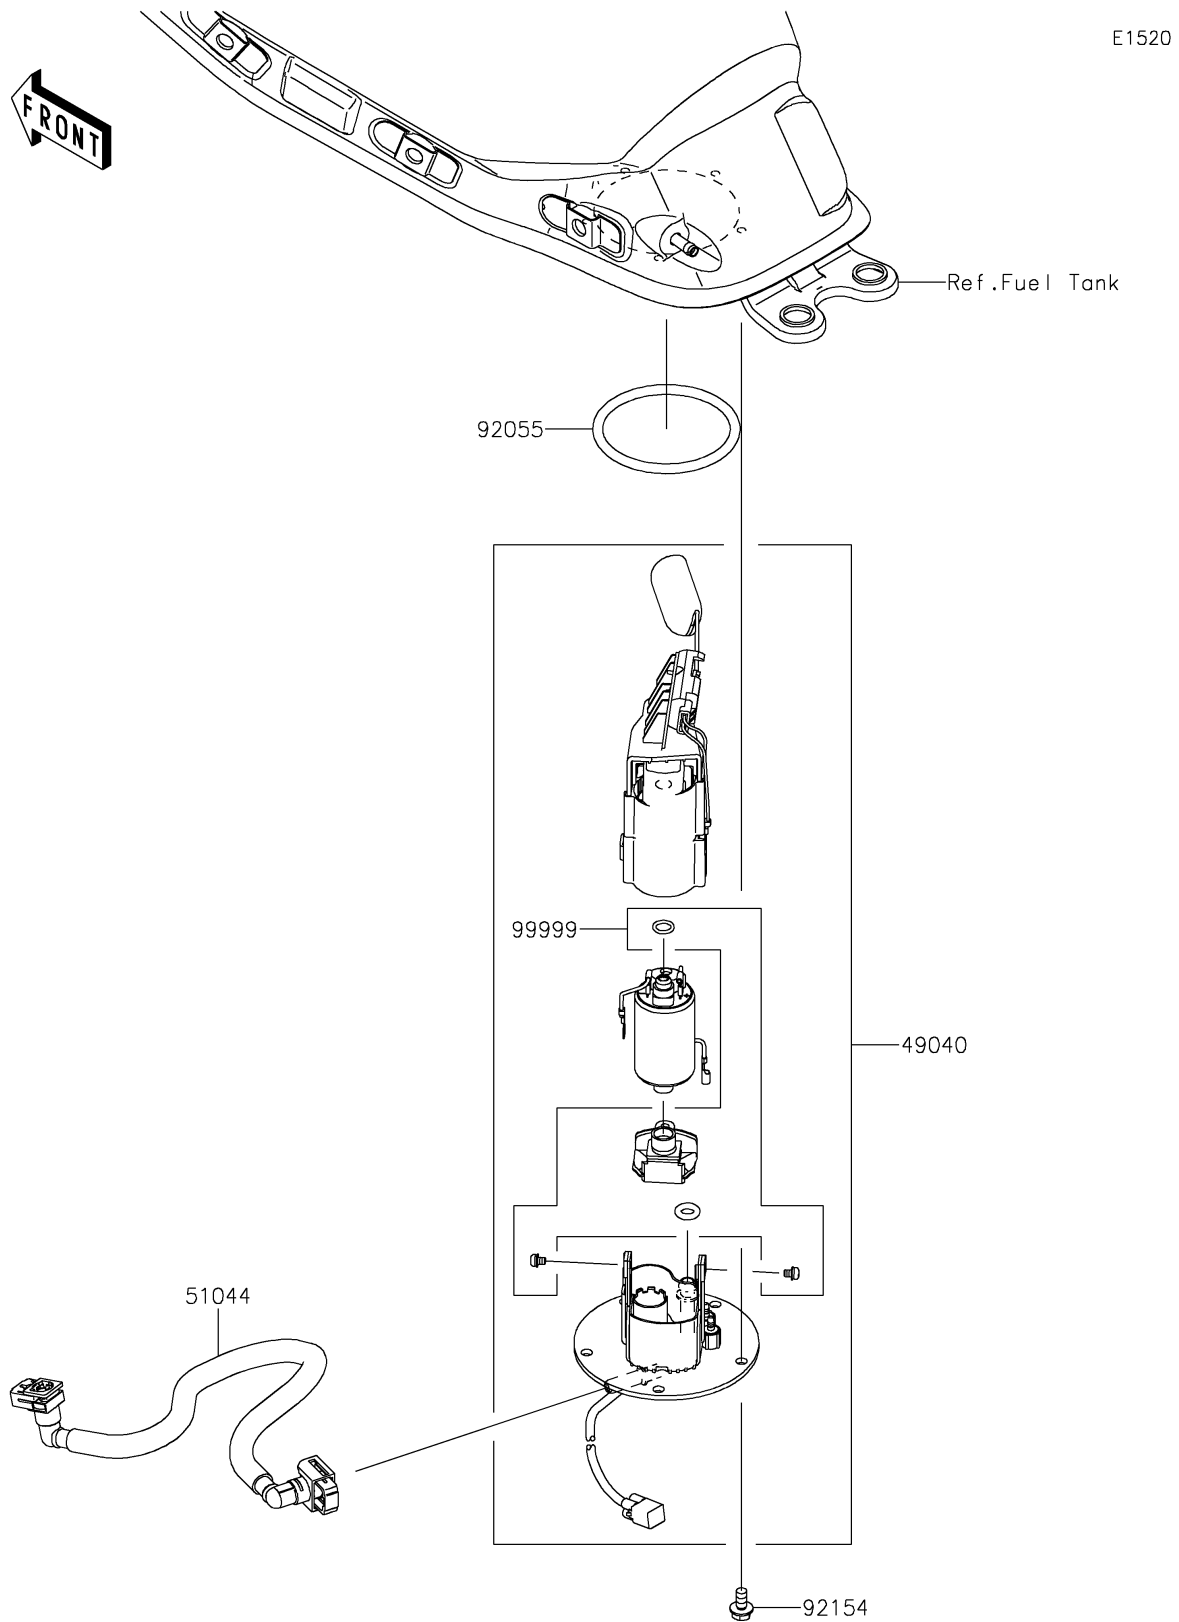

2021 Z650 ABS

PARTS DIAGRAM

Fuel Pump

2021 Z650 ABS

PARTS LIST

Fuel Pump

Kawasaki

Let the Good Times Roll®

ITEM NAME

PART NUMBER

QUANTITY
