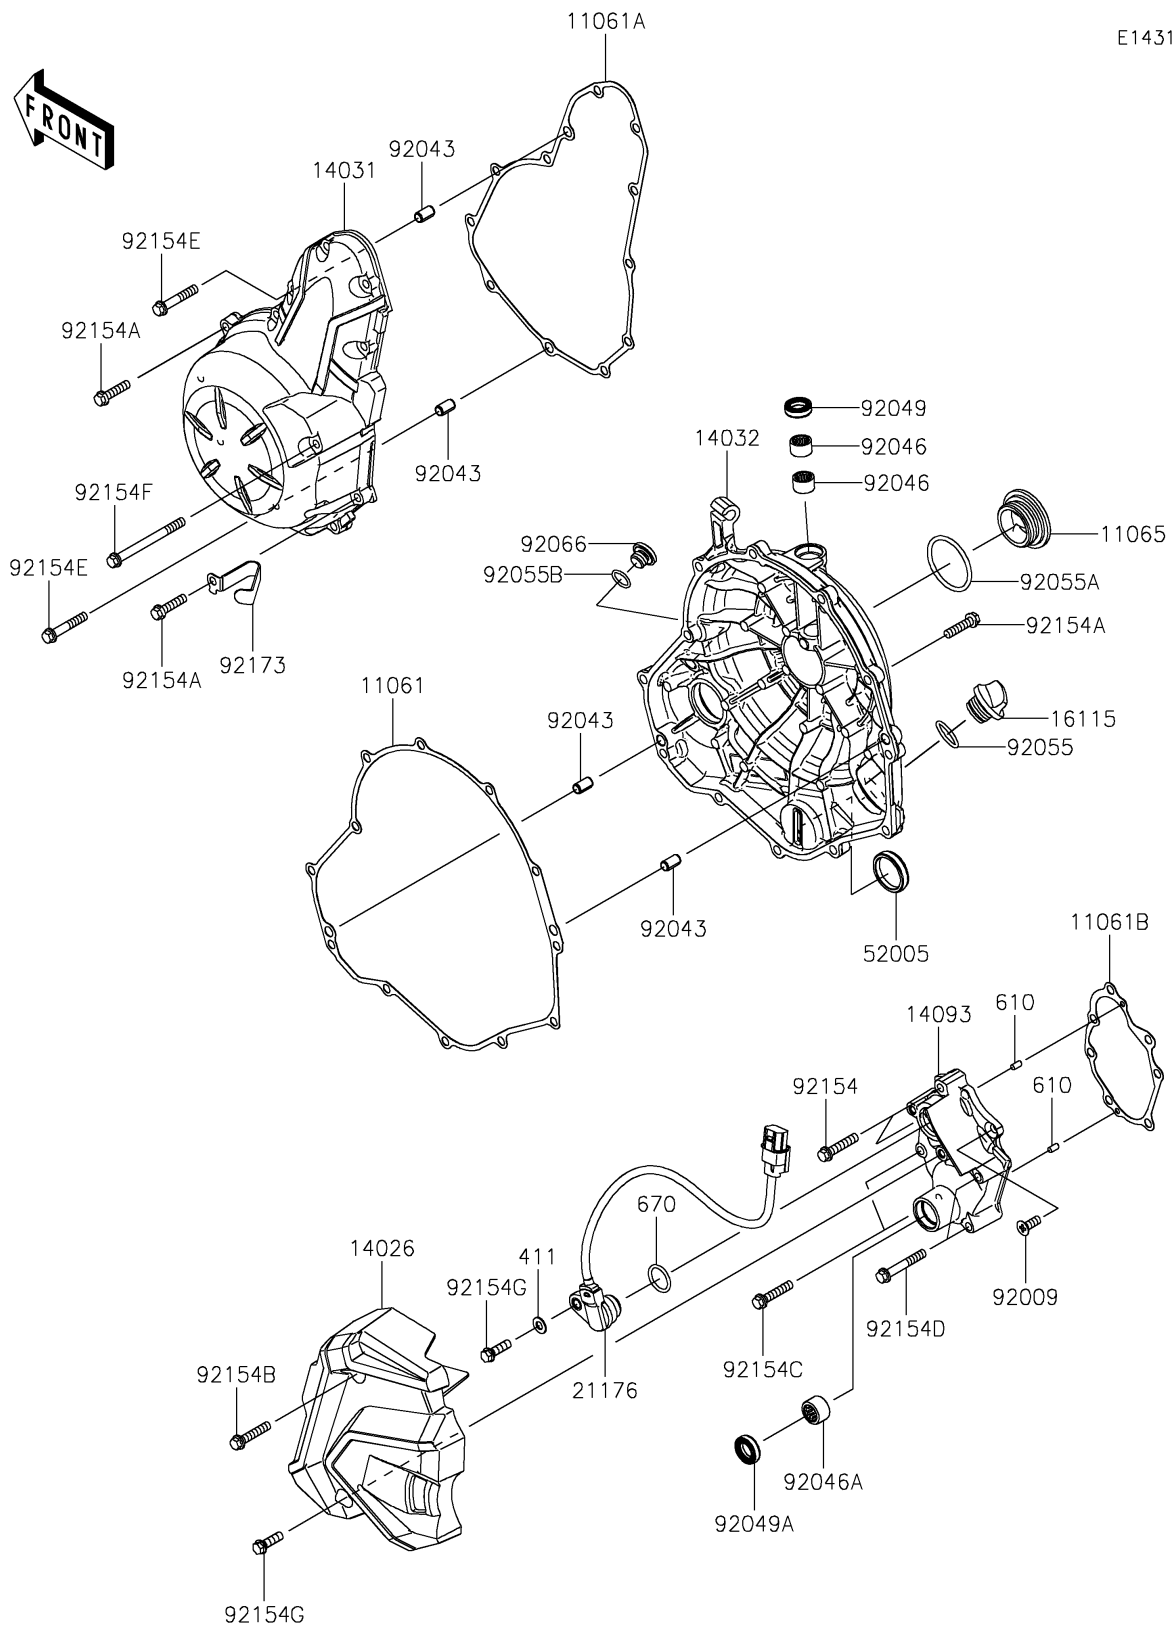

2021 Z650 ABS

PARTS DIAGRAM

Engine Cover(s)

E1431

2021 Z650 ABS

PARTS LIST

Engine Cover(s)

ITEM NAME

PART NUMBER

QUANTITY
