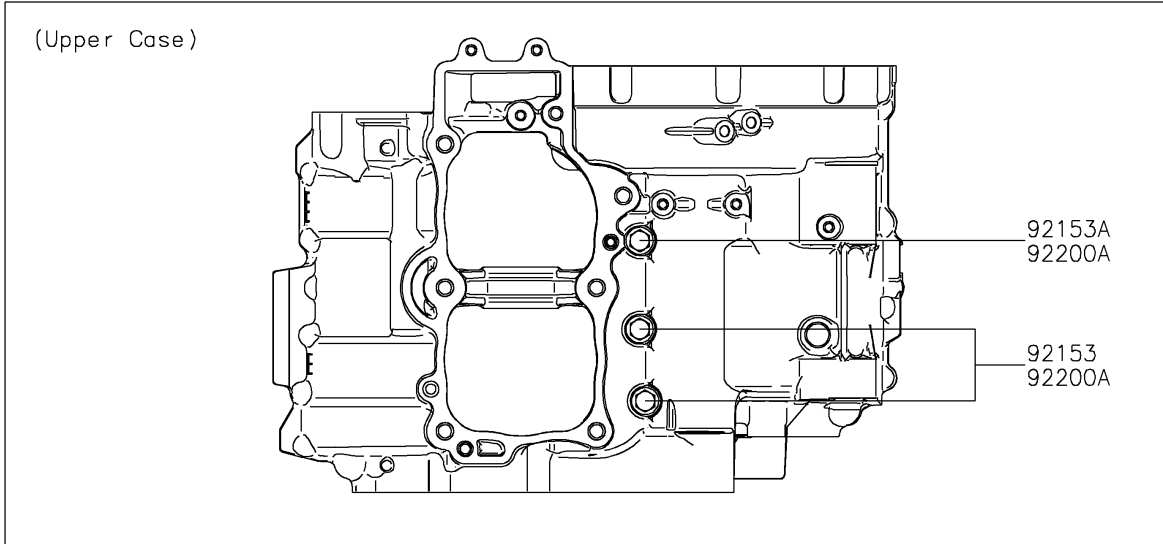

2021 Z650 ABS

PARTS DIAGRAM

Crankcase Bolt Pattern

E1412

2021 Z650 ABS

PARTS LIST

Crankcase Bolt Pattern

ITEM NAME

PART NUMBER

QUANTITY
