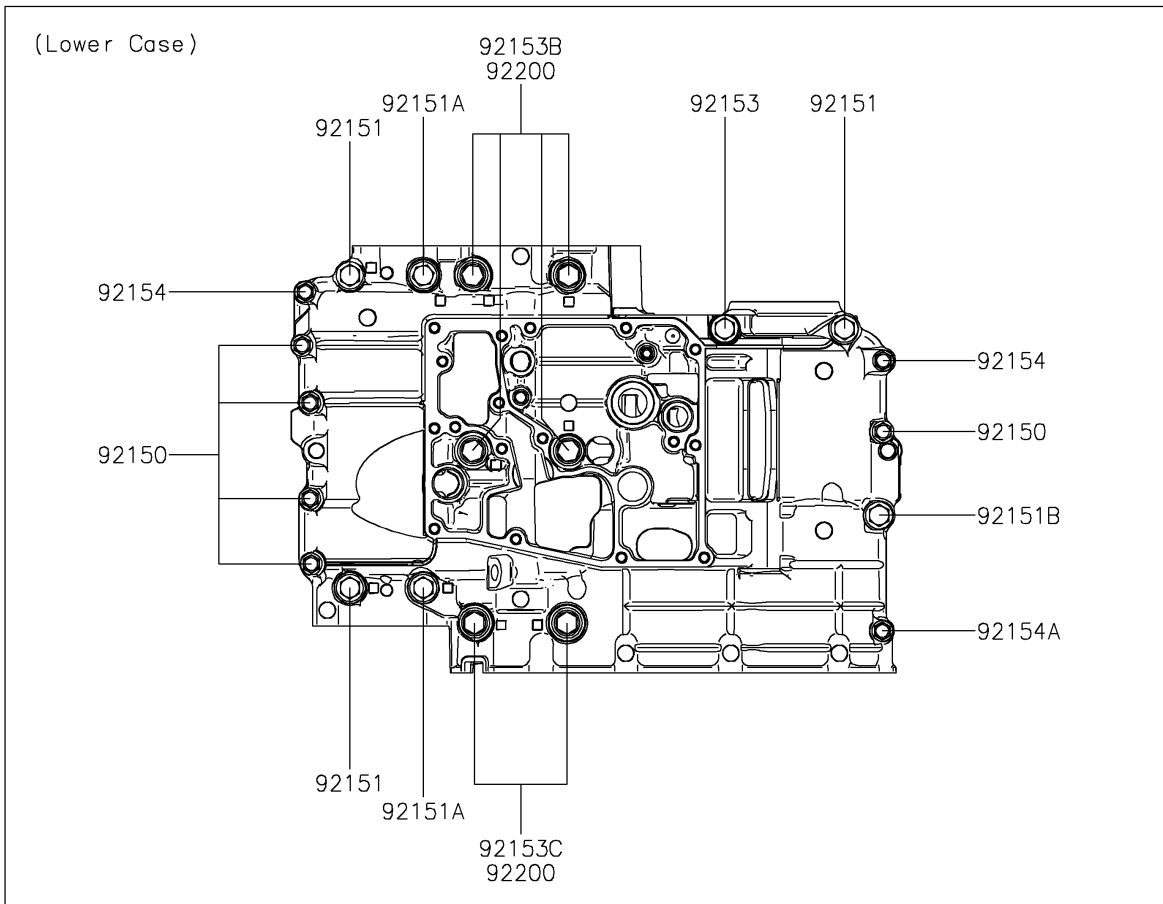

2021 Z650 ABS

PARTS DIAGRAM

Crankcase Bolt Pattern

E1412

2021 Z650 ABS

PARTS LIST

Crankcase Bolt Pattern

ITEM NAME

PART NUMBER

QUANTITY
