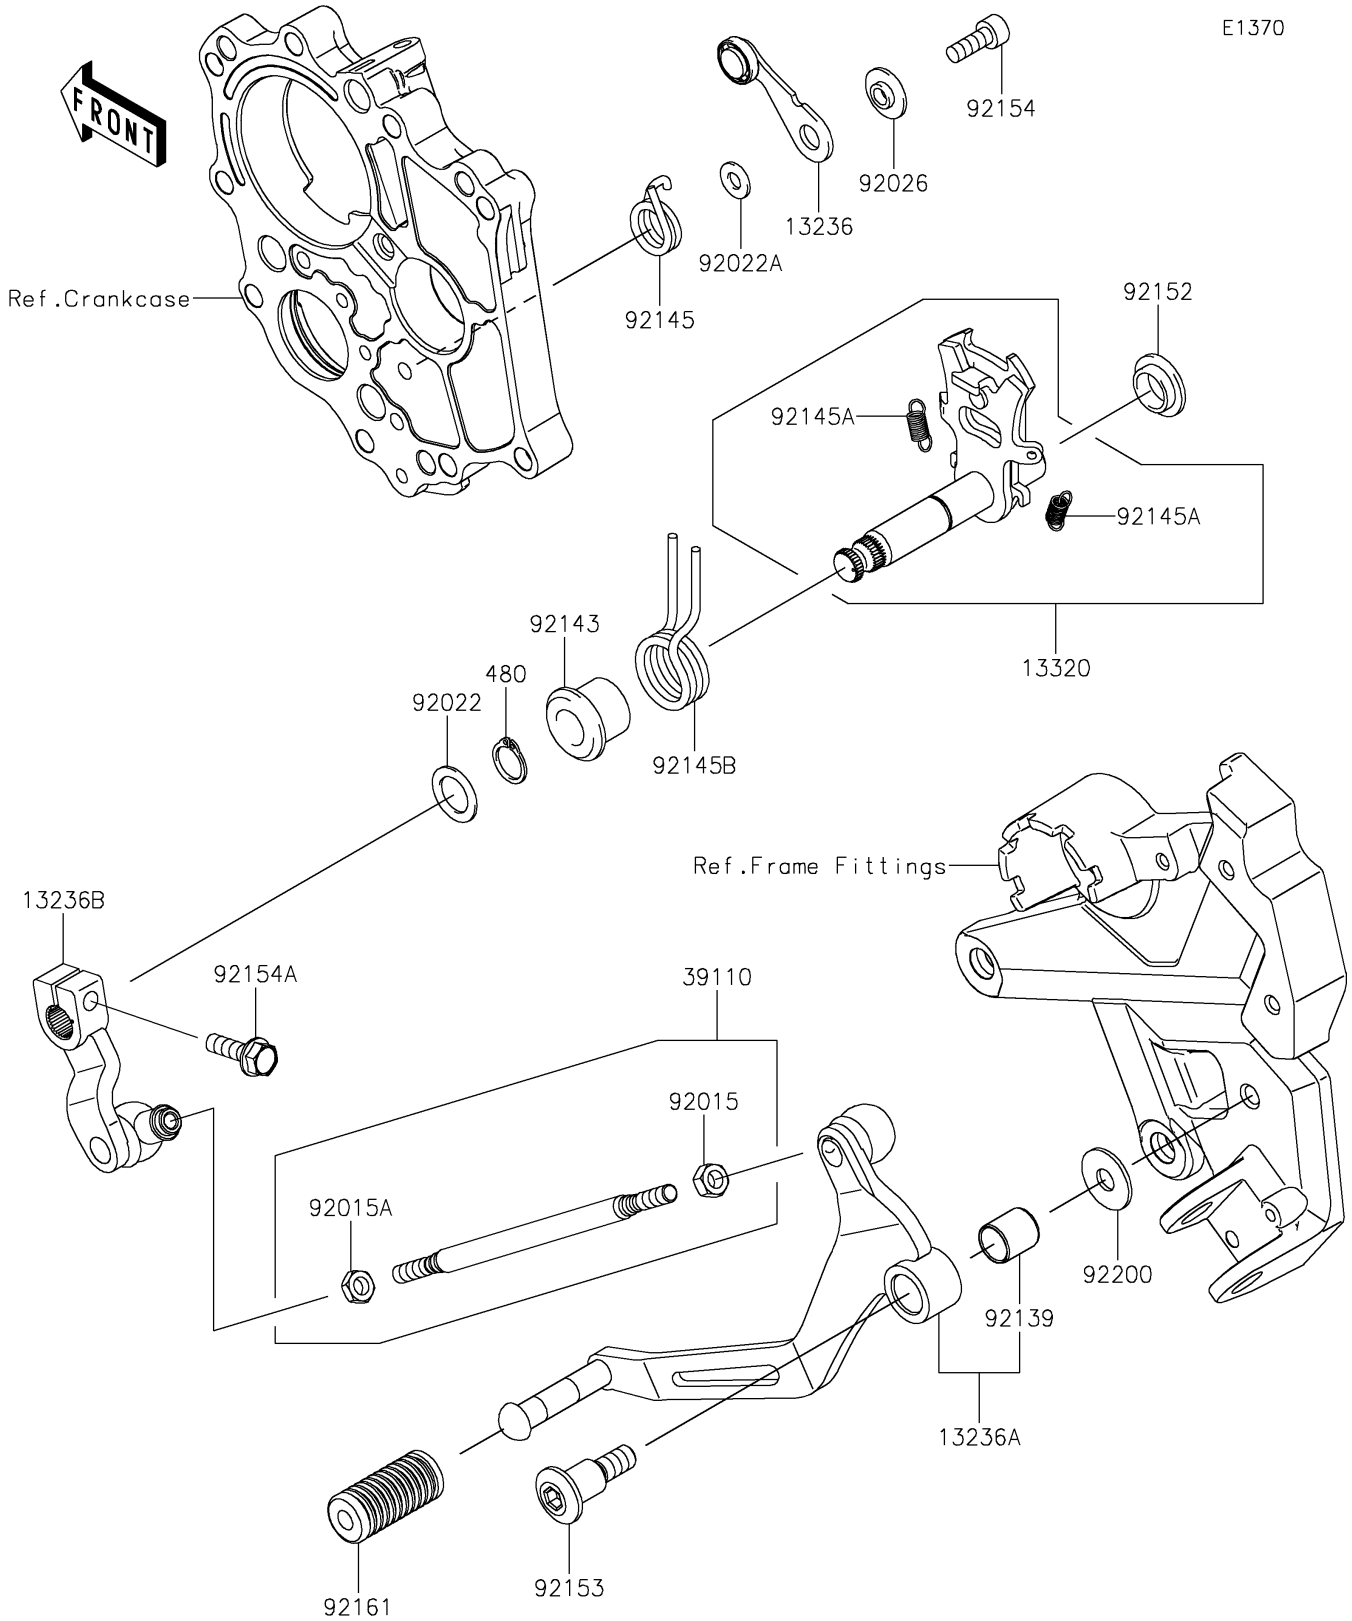

2021 Z650 ABS

PARTS DIAGRAM

Gear Change Mechanism

E1370

2021 Z650 ABS

PARTS LIST

Gear Change Mechanism

ITEM NAME

PART NUMBER

QUANTITY
