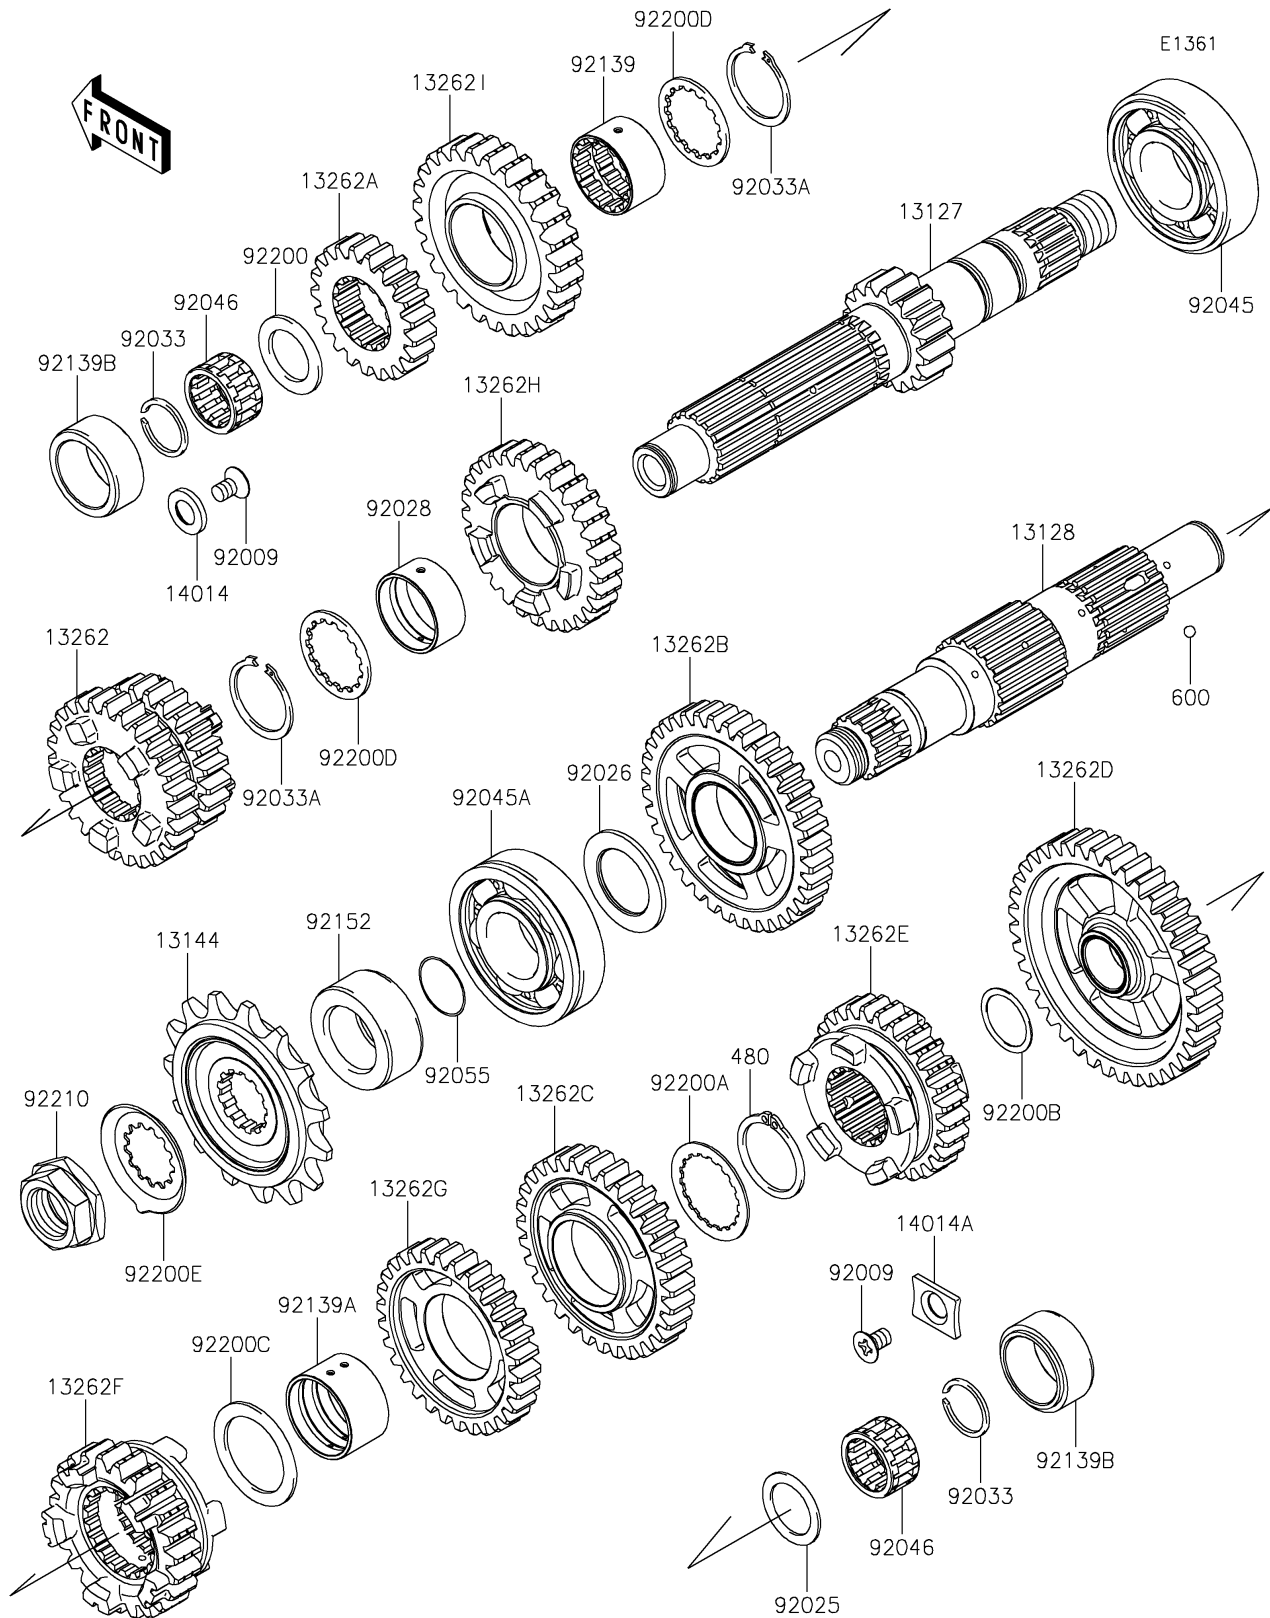

2021 Z650 ABS

PARTS DIAGRAM

Transmission

2021 Z650 ABS

PARTS LIST

Transmission

Kawasaki

Let the Good Times Roll®

ITEM NAME

PART NUMBER

QUANTITY
