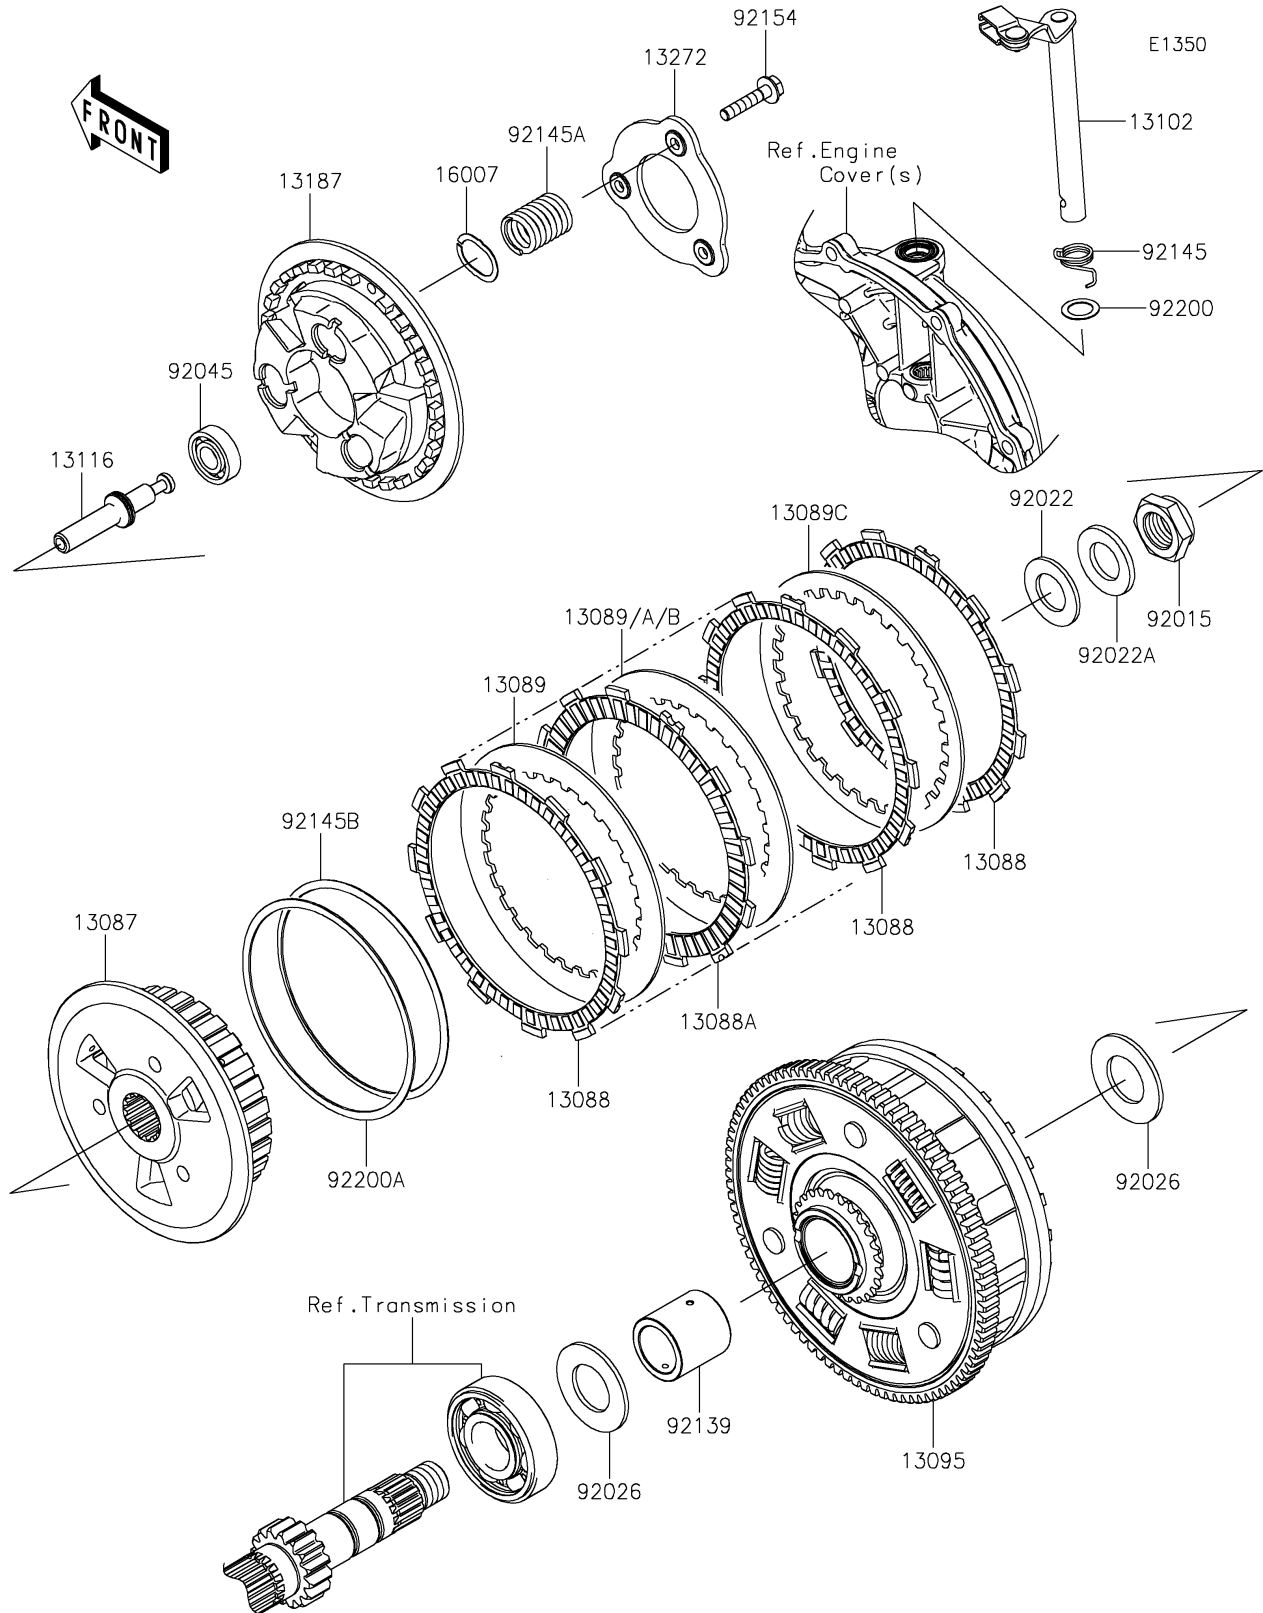

2021 Z650 ABS

PARTS DIAGRAM

Clutch

2021 Z650 ABS

PARTS LIST

Clutch

ITEM NAME

PART NUMBER

QUANTITY
