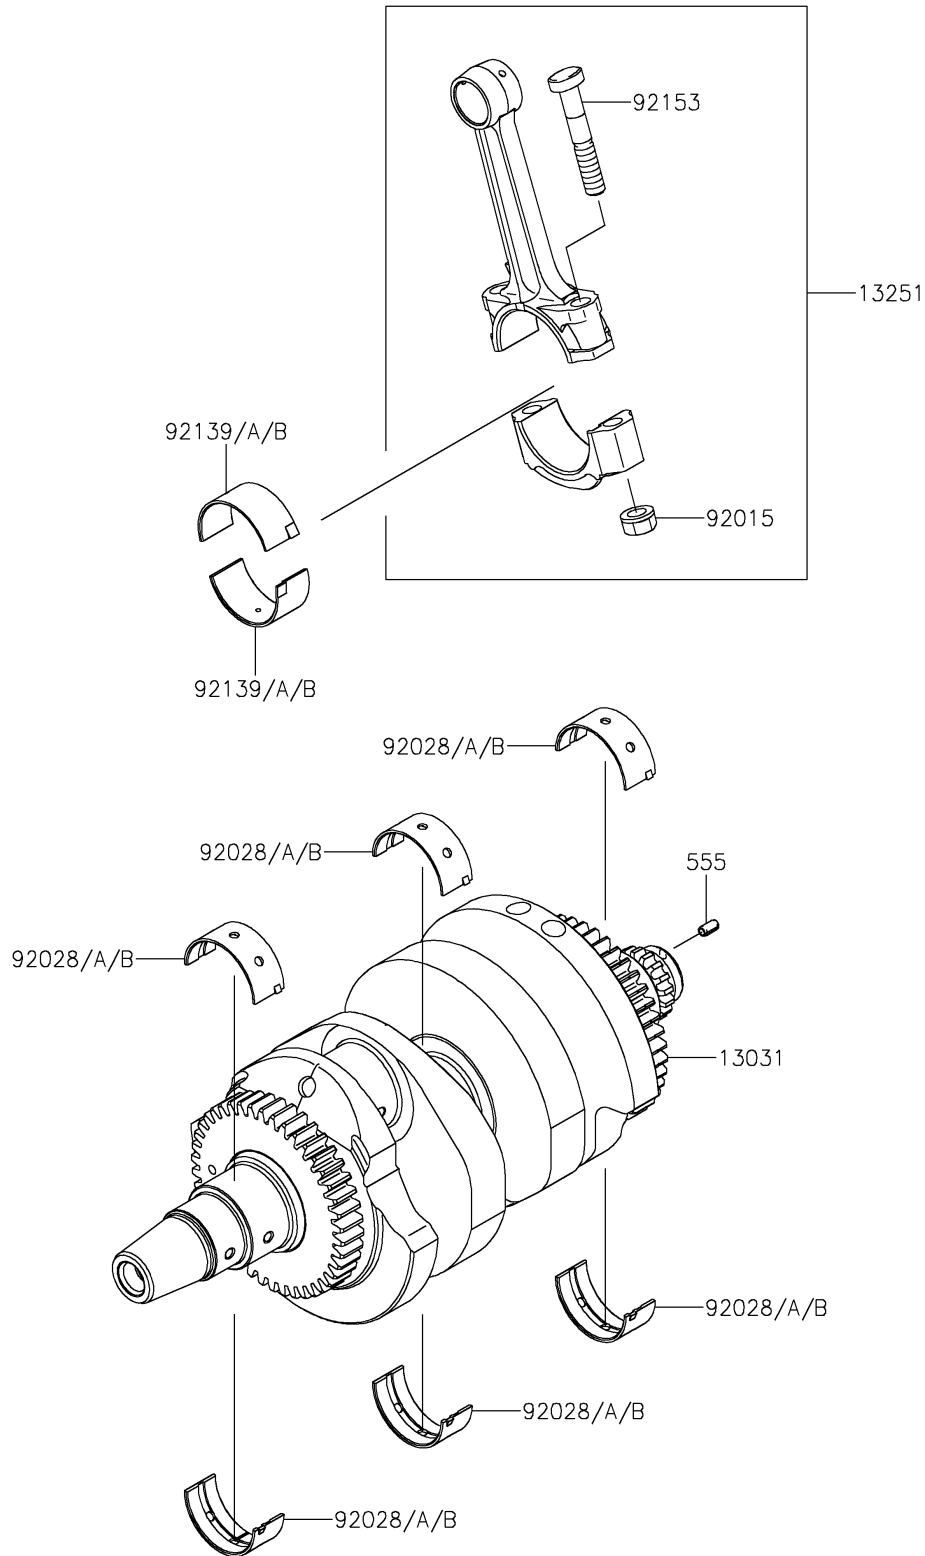

2021 Z650 ABS

PARTS DIAGRAM

Crankshaft

E1321

2021 Z650 ABS

PARTS LIST

Crankshaft

Kawasaki

Let the Good Times Roll®

ITEM NAME

PART NUMBER

QUANTITY
