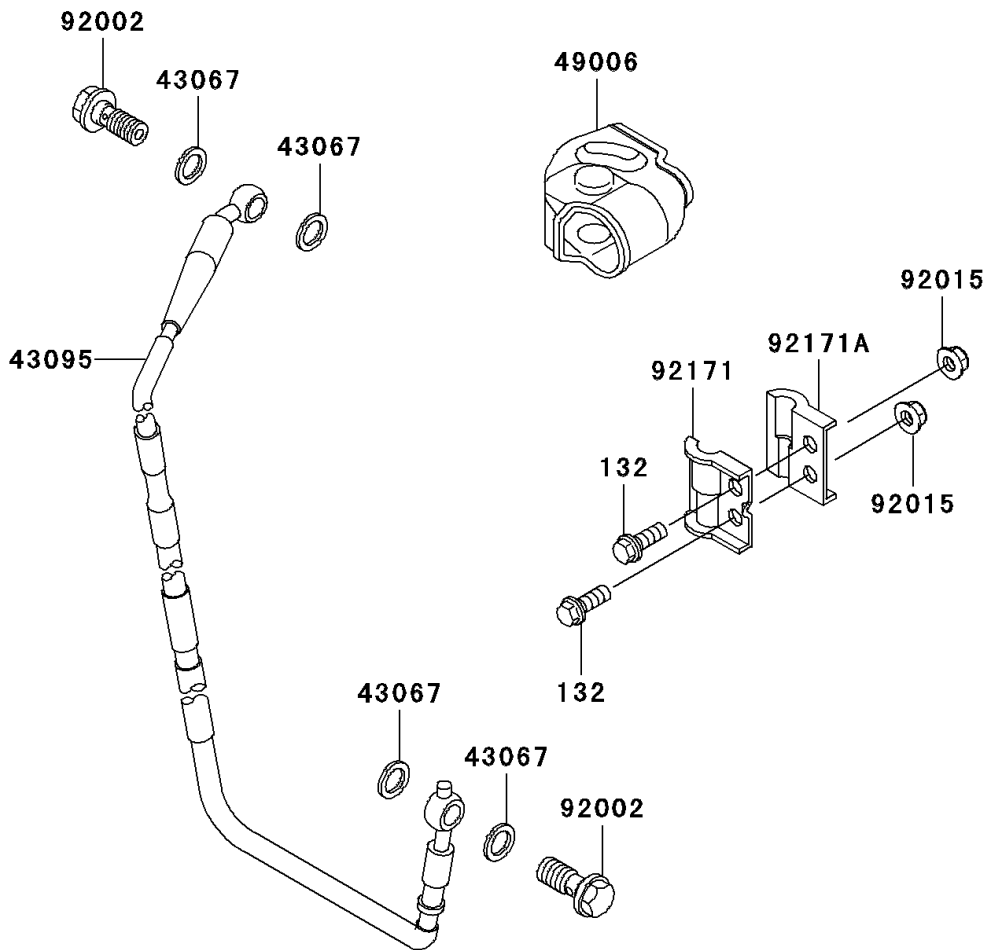

2004 KX250

PARTS DIAGRAM

Front Master Cylinder

F2291

2004 KX250

PARTS LIST

Front Master Cylinder

ITEM NAME

PART NUMBER

QUANTITY
