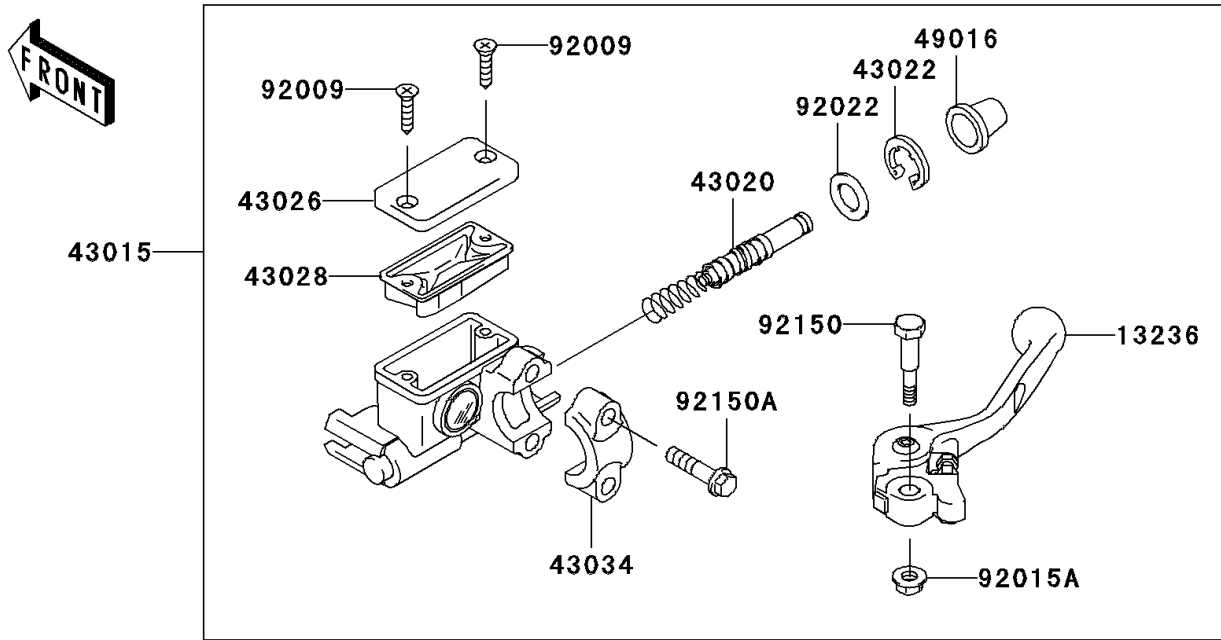

2004 KX250

PARTS DIAGRAM

Front Master Cylinder

F2291

2004 KX250

PARTS LIST

Front Master Cylinder

ITEM NAME

PART NUMBER

QUANTITY
