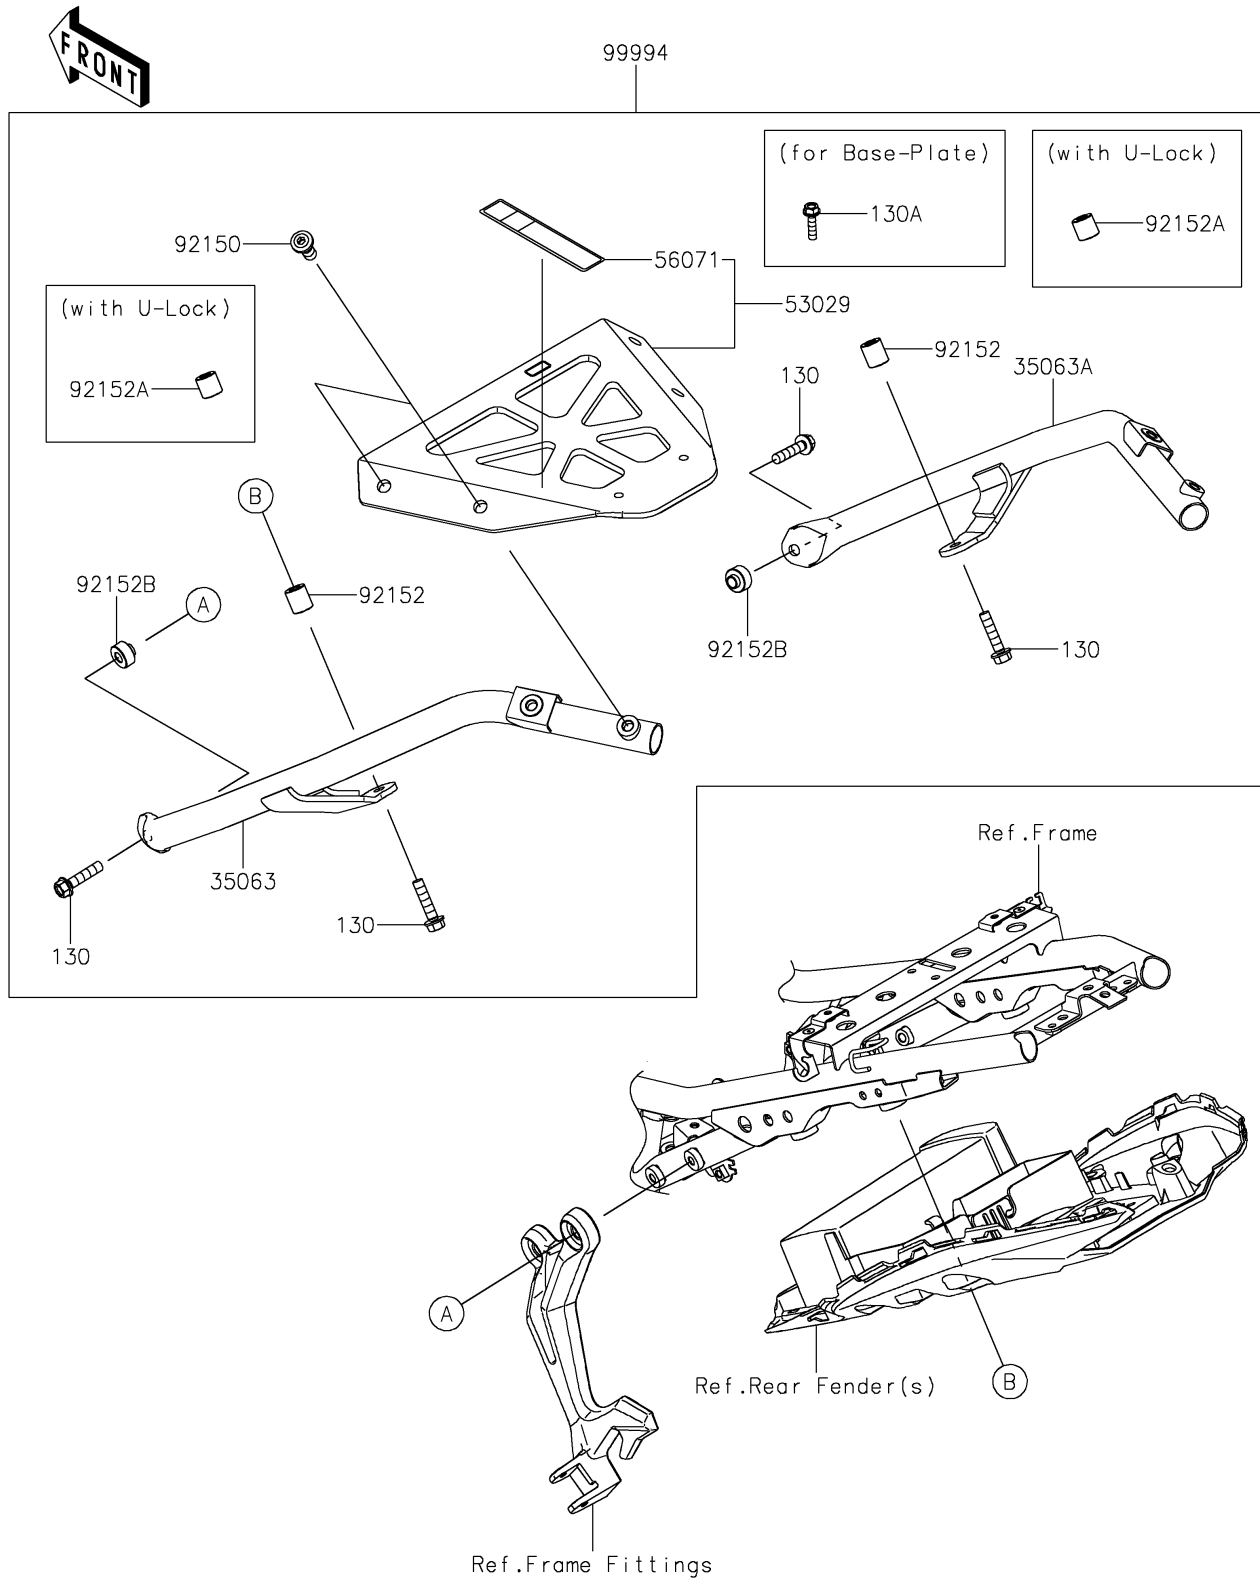

2021 NINJA® 650 ABS

PARTS DIAGRAM

Accessory(Topcase Bracket)

F2910G

2021 NINJA® 650 ABS

PARTS LIST

Accessory(Topcase Bracket)

ITEM NAME

PART NUMBER

QUANTITY
