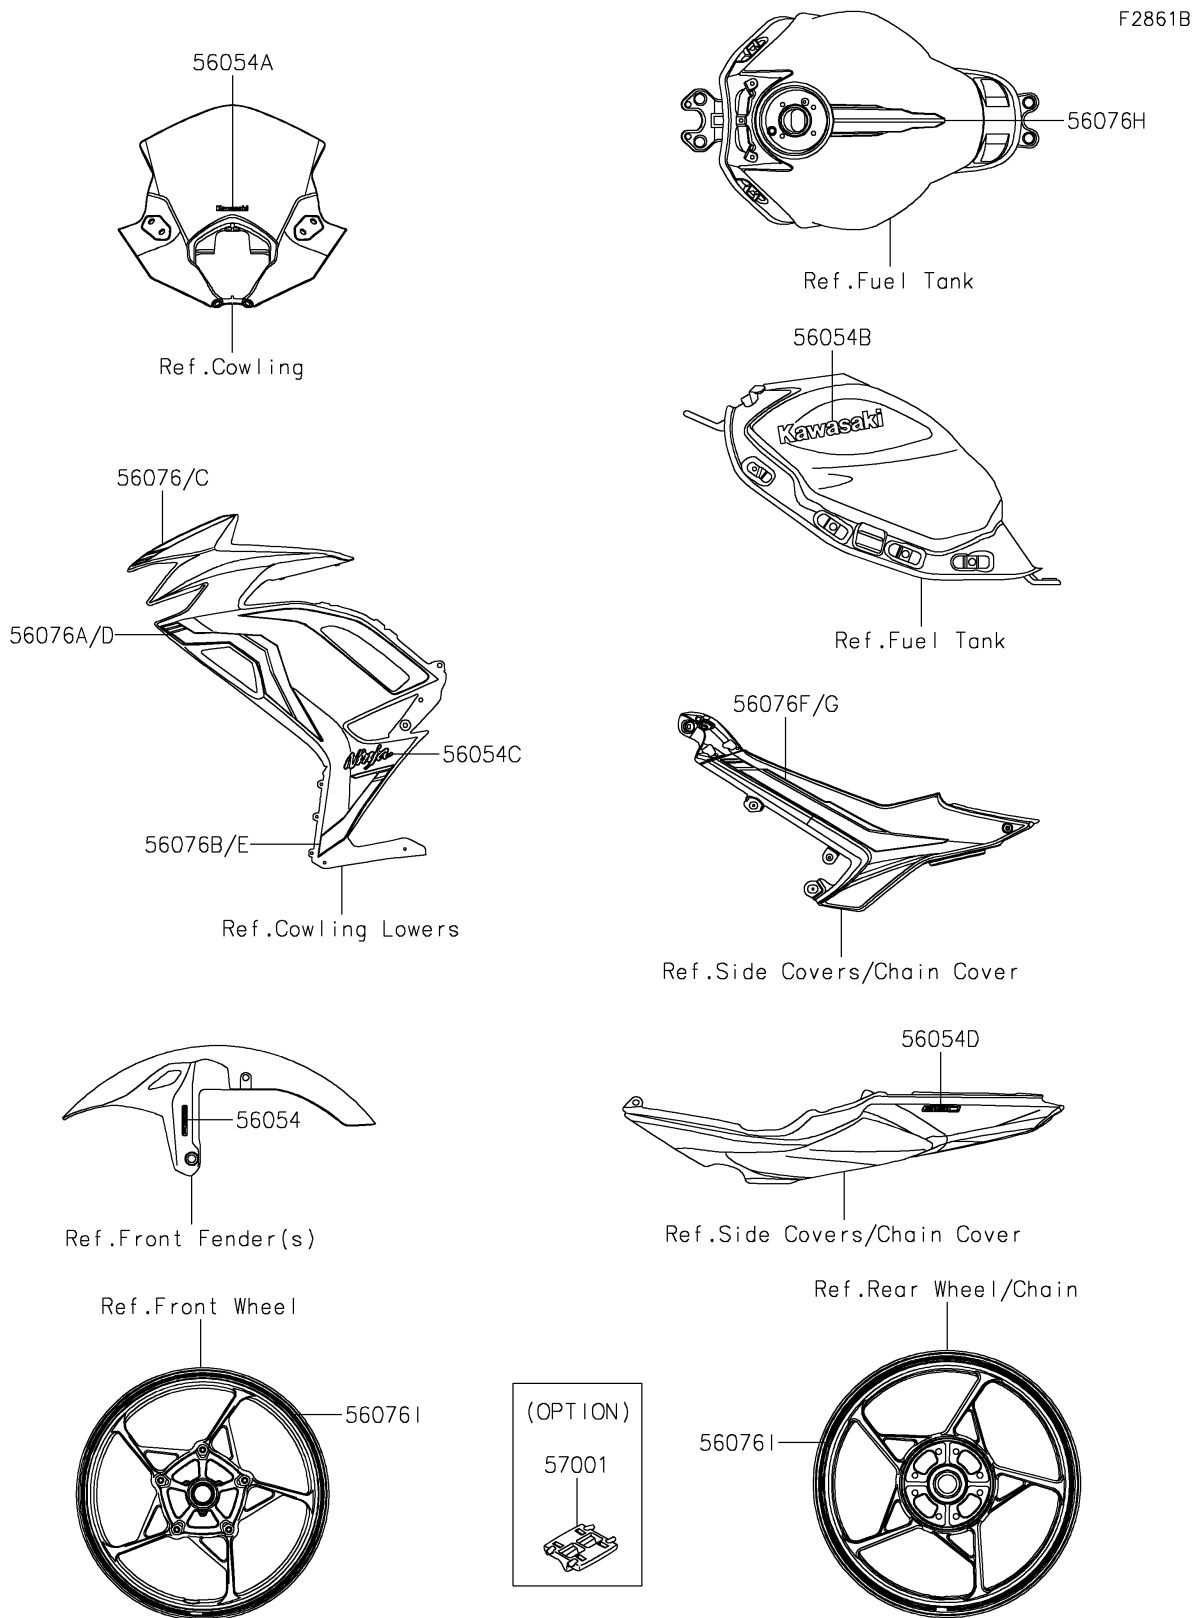

2021 NINJA® 650 ABS

PARTS DIAGRAM

Decals(Red)(MMFAN/MMFAL)

2021 NINJA® 650 ABS

PARTS LIST

Decals(Red)(MMFAN/MMFAL)

Kawasaki
Let the Good Times Roll®

ITEM NAME	PART NUMBER	QUANTITY
MARK,FR FENDER,ABS (Ref # 56054)	56054-1413	2
MARK,WINDSHIELD,KAWASAKI (Ref # 56054A)	56054-2261	1
MARK,FUEL TANK,KAWASAKI (Ref # 56054B)	56054-2806	2
MARK,SIDE COWL.,NINJA (Ref # 56054C)	56054-2811	2
MARK,TAIL COVER,650 (Ref # 56054D)	56054-2812	2
PATTERN,SIDE COWL.,LH,UPP (Ref # 56076)	56076-1683	1
PATTERN,SIDE COWL.,LH,CNT (Ref # 56076A)	56076-1684	1
PATTERN,SIDE COWL.,LH,LWR (Ref # 56076B)	56076-1685	1
PATTERN,SIDE COWL.,RH,UPP (Ref # 56076C)	56076-1686	1
PATTERN,SIDE COWL.,RH,CNT (Ref # 56076D)	56076-1687	1
PATTERN,SIDE COWL.,RH,LWR (Ref # 56076E)	56076-1688	1
PATTERN,SIDE COVER,LH (Ref # 56076F)	56076-1689	1
PATTERN,SIDE COVER,RH (Ref # 56076G)	56076-1690	1
PATTERN,FUEL TANK (Ref # 56076H)	56076-1691	1
PATTERN,WHEEL,BLK/RED,4X1353 (Ref # 56076I)	56076-2172	4
RIM STRIPE APPLICATOR (Ref # 57001)	57001-1752	AR