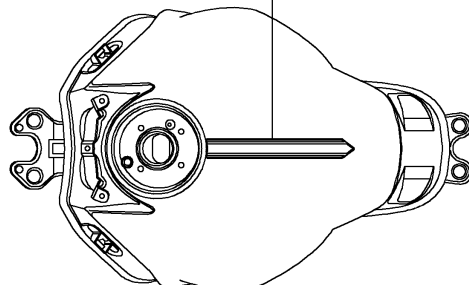

2021 NINJA® 650 ABS

PARTS DIAGRAM

Decals(Gray)(MMFNN/MMFNL)

F2861

56054B

Ref. Cowling

56076

Ref. Fuel Tank

56076A/B

Ref. Cowling Lower

56054A

Ref. Fuel Tank

56054

Ref. Front Fender(s)

56054C

Ref. Side Covers/Chain Cover