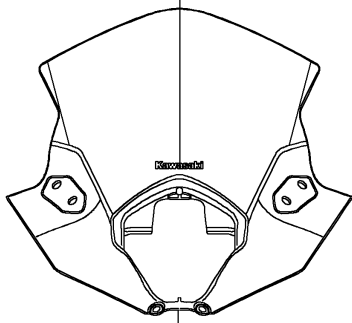

2021 NINJA® 650 ABS

PARTS DIAGRAM

Decals(Gray)(MMFNN/MMFNL)

F2861

56054B

Ref. Cowling

56076

Ref. Fuel Tank

56076A/B

Ref. Cowling Lower

56054A

Ref. Fuel Tank

56054

Ref. Front Fender(s)

56054C

Ref. Side Covers/Chain Cover