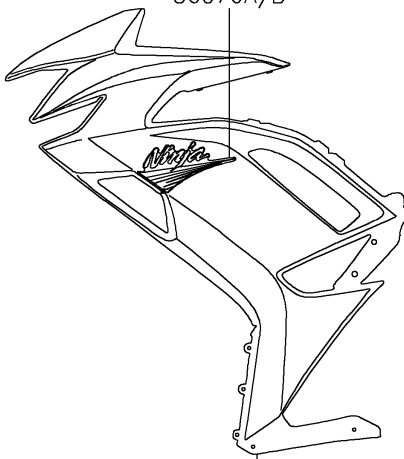

2021 NINJA® 650 ABS

PARTS DIAGRAM

Decals(Gray)(MMFNN/MMFNL)

F2861

56054B

Ref. Cowling

56076

Ref. Fuel Tank

56076A/B

Ref. Cowling Lower

56054A

Ref. Fuel Tank

56054

Ref. Front Fender(s)

56054C

Ref. Side Covers/Chain Cover