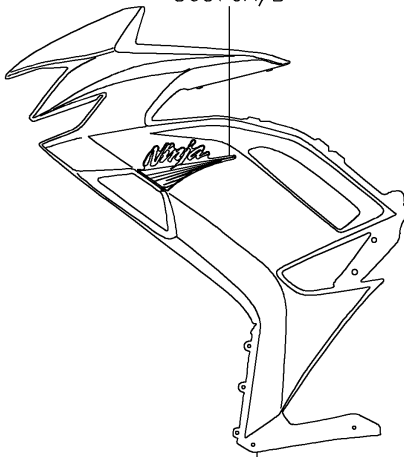

2021 NINJA® 650

PARTS DIAGRAM

Decals(Gray)(MMFNN/MMFNL)

F2861

56054B

Ref. Cowling

56076

Ref. Fuel Tank

56076A/B

Ref. Cowling Lowers

56054A

Ref. Fuel Tank

56054

Ref. Front Fender(s)

56054C

Ref. Side Covers/Chain Cover