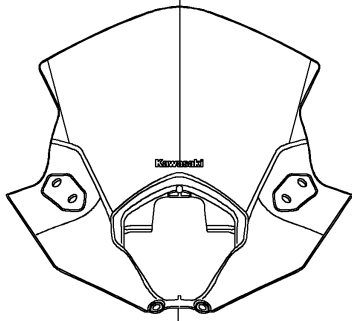

2021 NINJA® 650

PARTS DIAGRAM

Decals(Gray)(MMFNN/MMFNL)

F2861

56054B

Ref. Cowling

56076

Ref. Fuel Tank

56076A/B

Ref. Cowling Lowers

56054A

Ref. Fuel Tank

56054

Ref. Front Fender(s)

56054C

Ref. Side Covers/Chain Cover