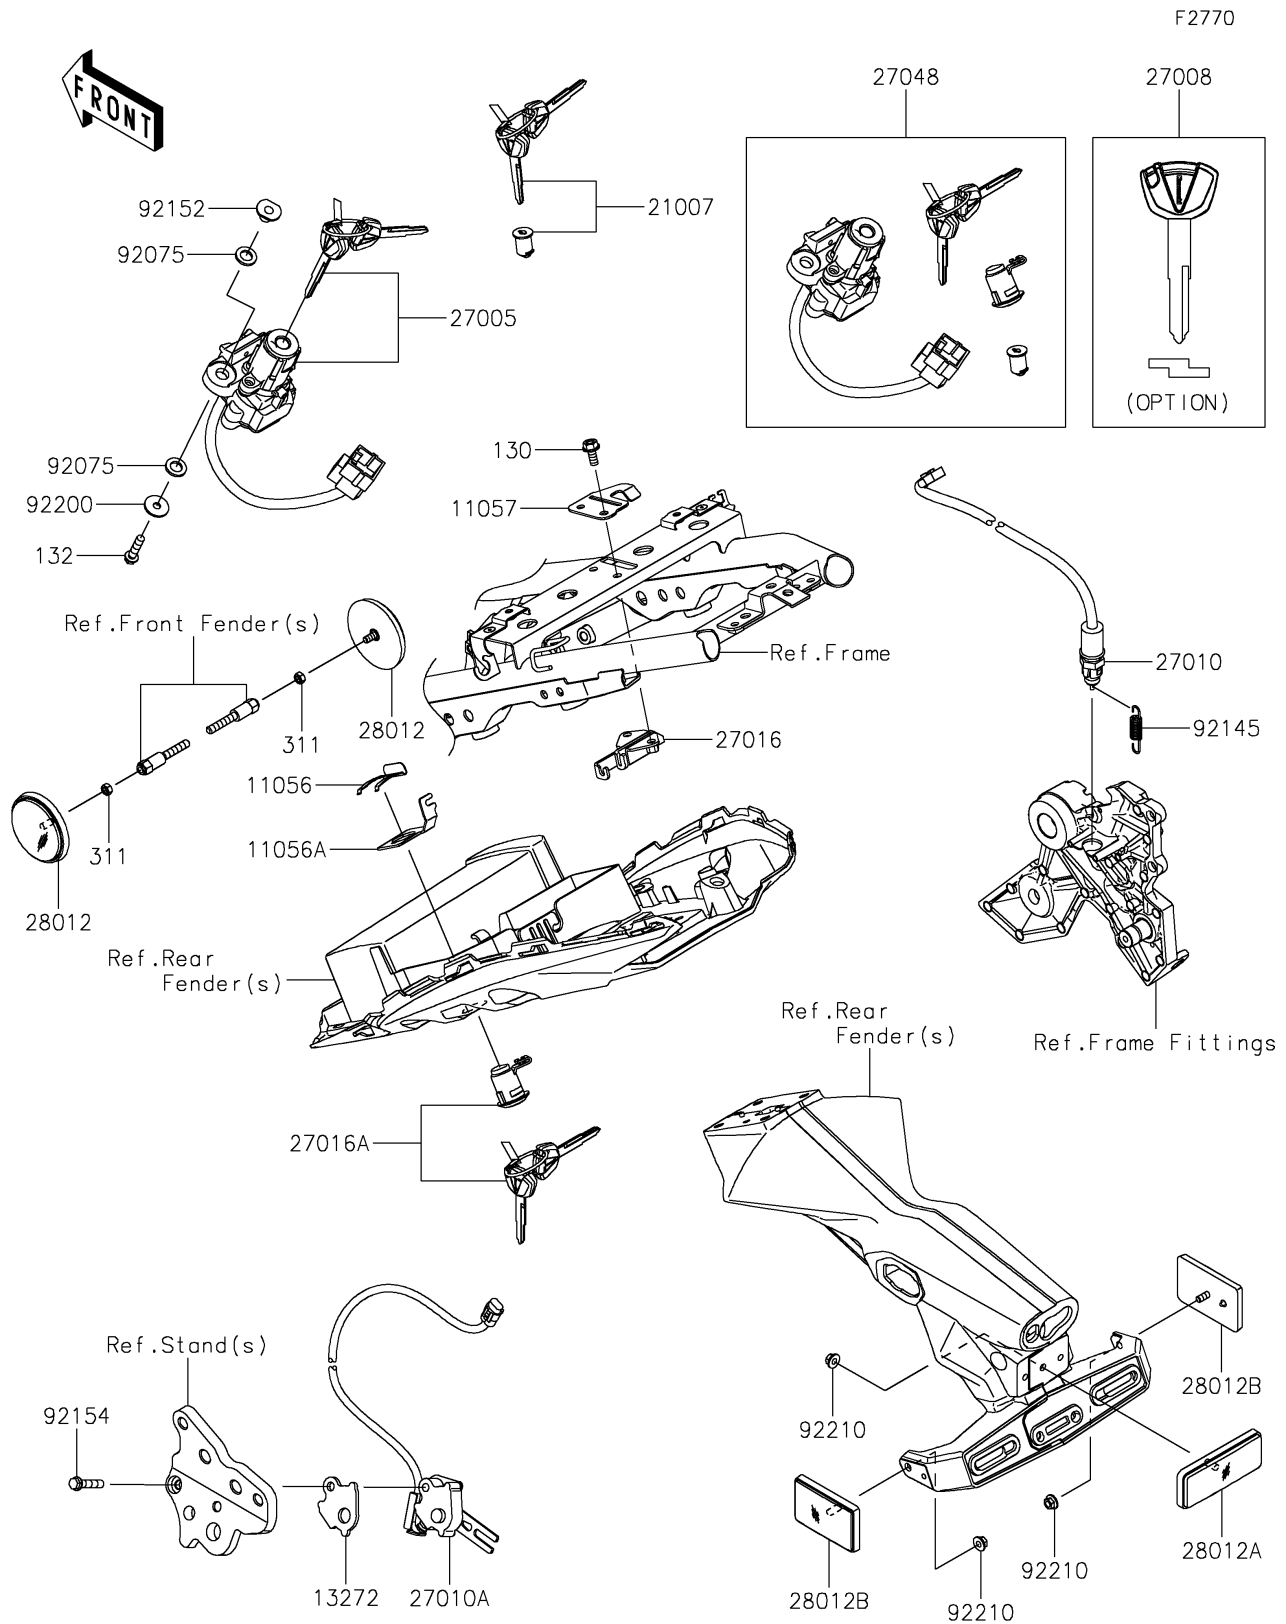

2021 NINJA® 650 ABS

PARTS DIAGRAM

Ignition Switch/Locks/Reflectors

2021 NINJA® 650 ABS

PARTS LIST

Ignition Switch/Locks/Reflectors

ITEM NAME

PART NUMBER

QUANTITY
