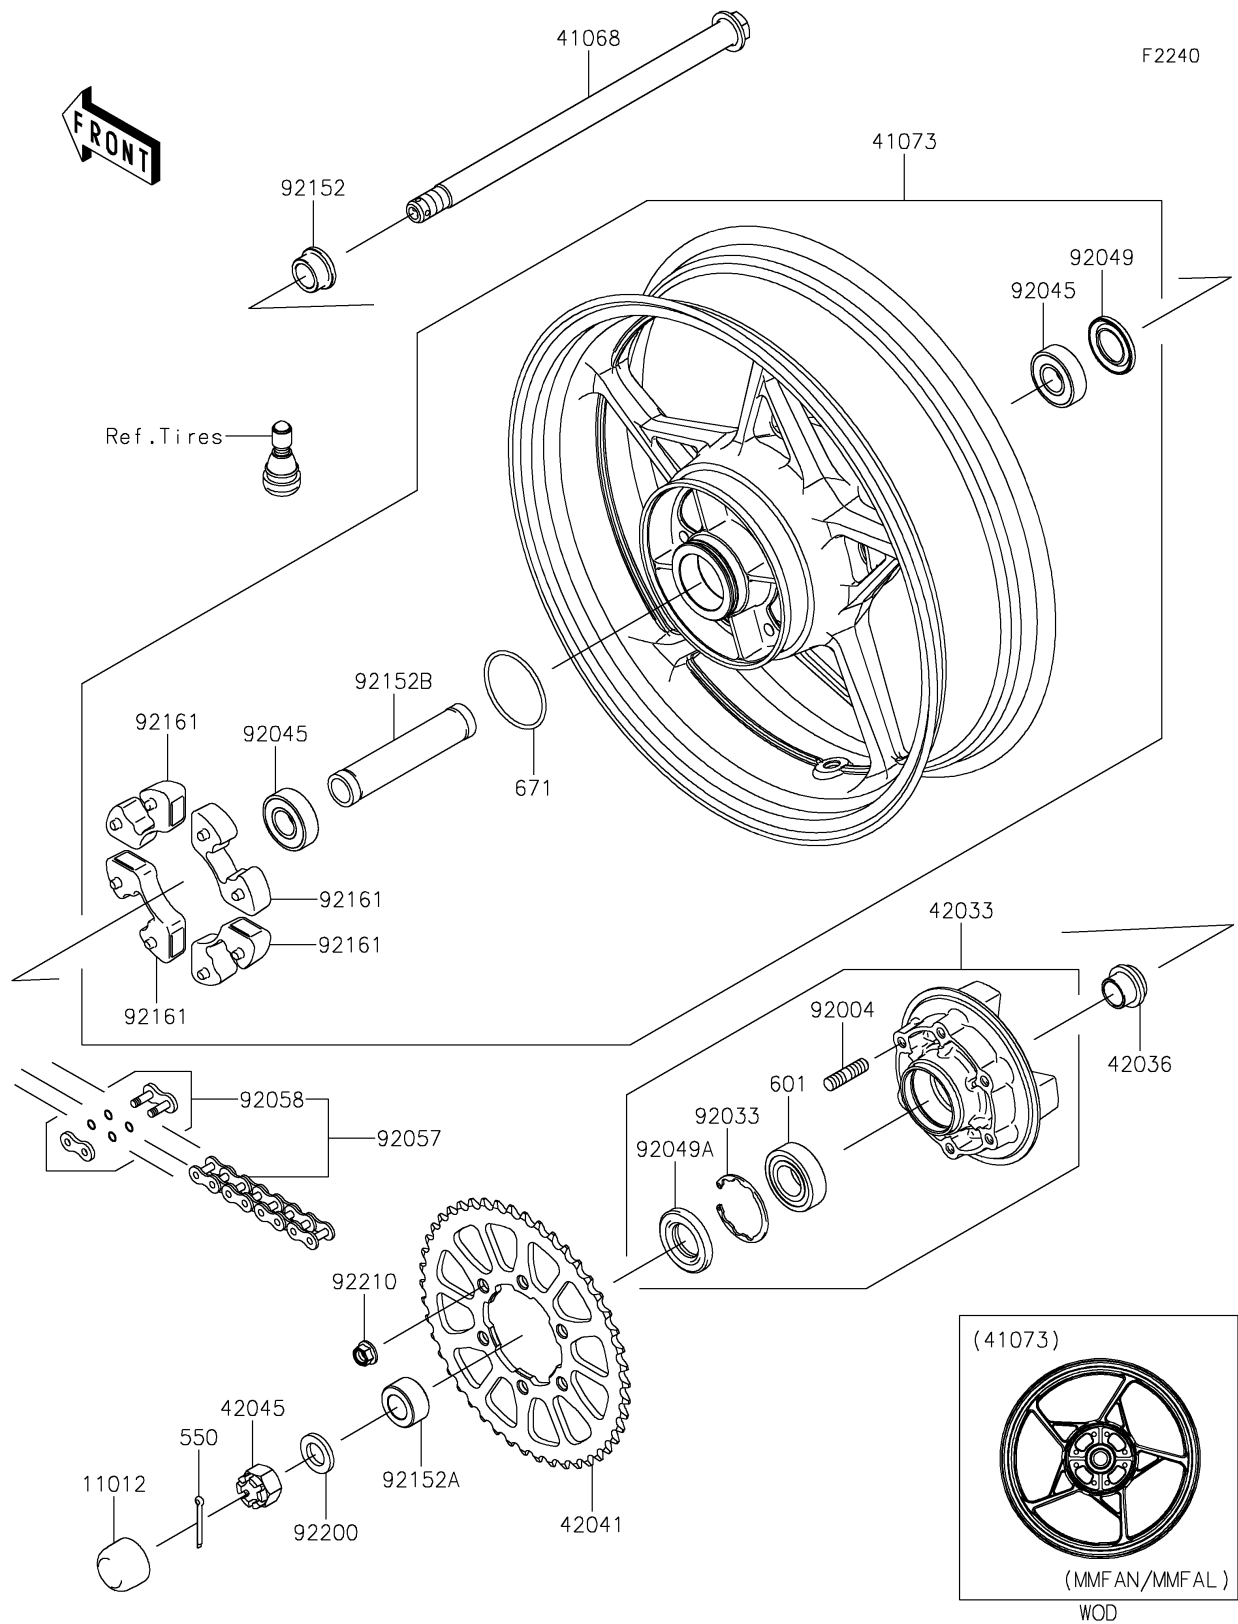

2021 NINJA® 650 ABS

PARTS DIAGRAM

Rear Wheel/Chain

2021 NINJA[®] 650 ABS

PARTS LIST

Rear Wheel/Chain

| ITEM NAME | PART NUMBER | QUANTITY |
|-----------|-------------|----------|
|-----------|-------------|----------|
