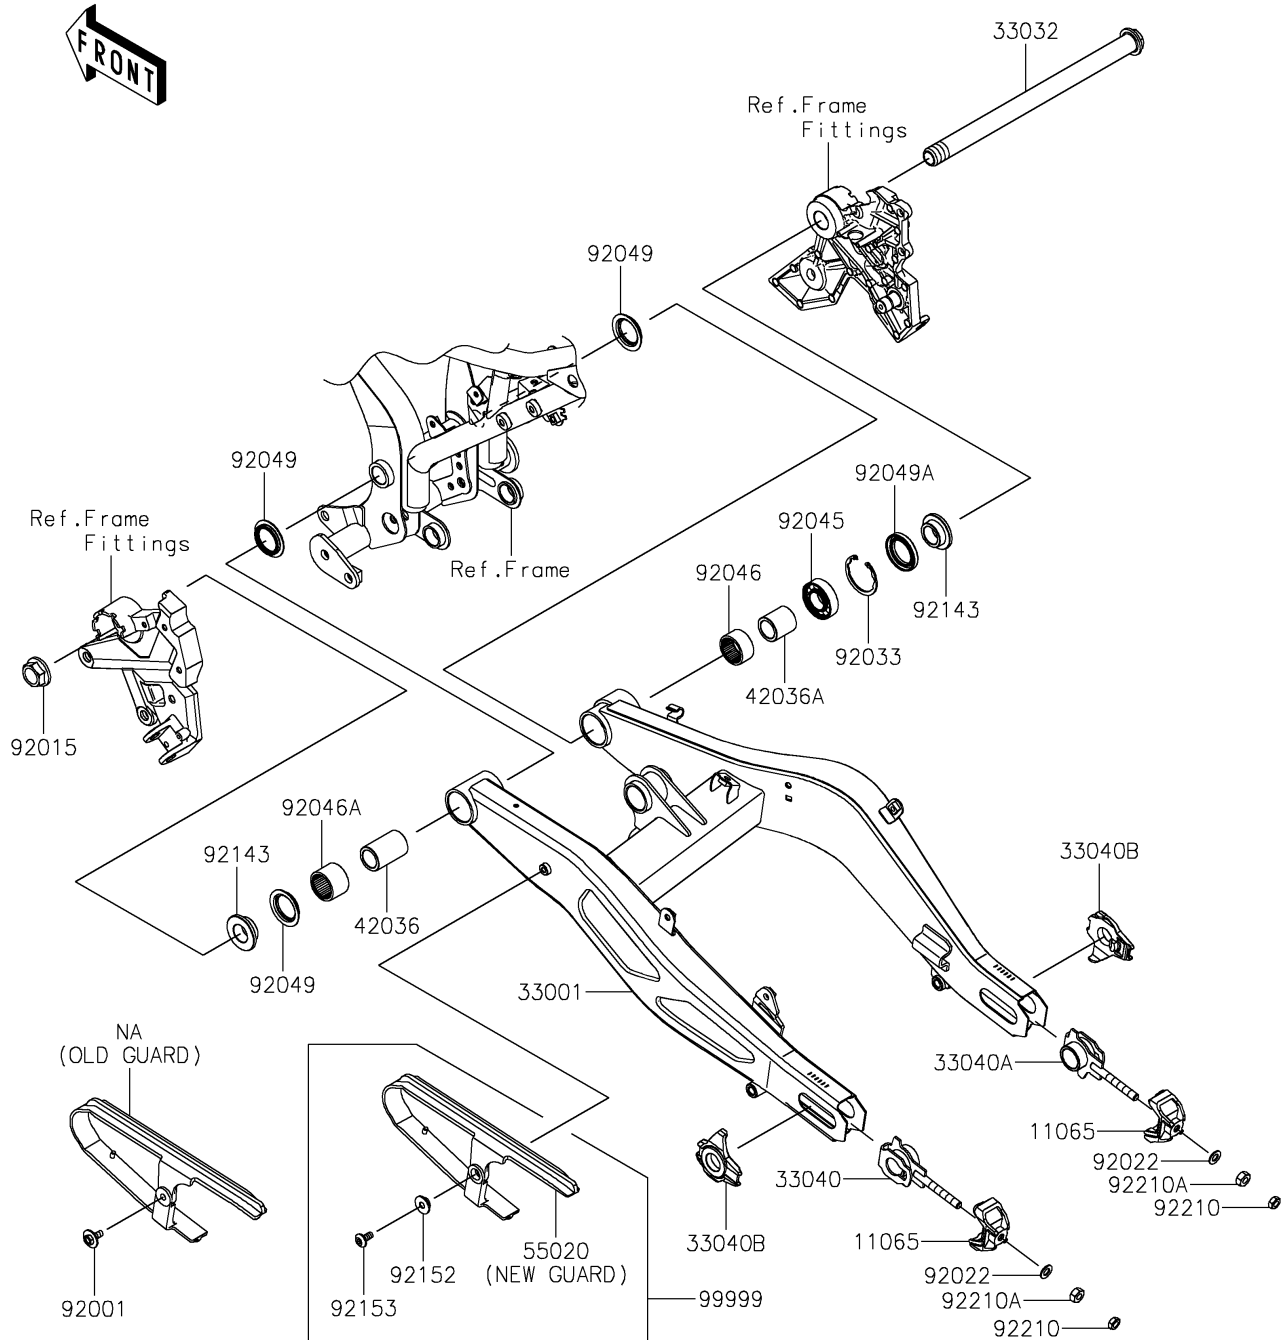

2021 NINJA® 650 ABS

PARTS DIAGRAM

Swingarm

F2141

HOLE SIZE	GUARD	BOLT	COLLAR
7mm (OLD GUARD)	99999 (NEW GUARD KIT)	92001 (ONLY FOR OLD GUARD)	NONE
13mm (NEW GUARD)	55020	92153 (ONLY FOR NEW GUARD)	92152

2021 NINJA® 650 ABS

PARTS LIST

Swingarm

ITEM NAME

PART NUMBER

QUANTITY
