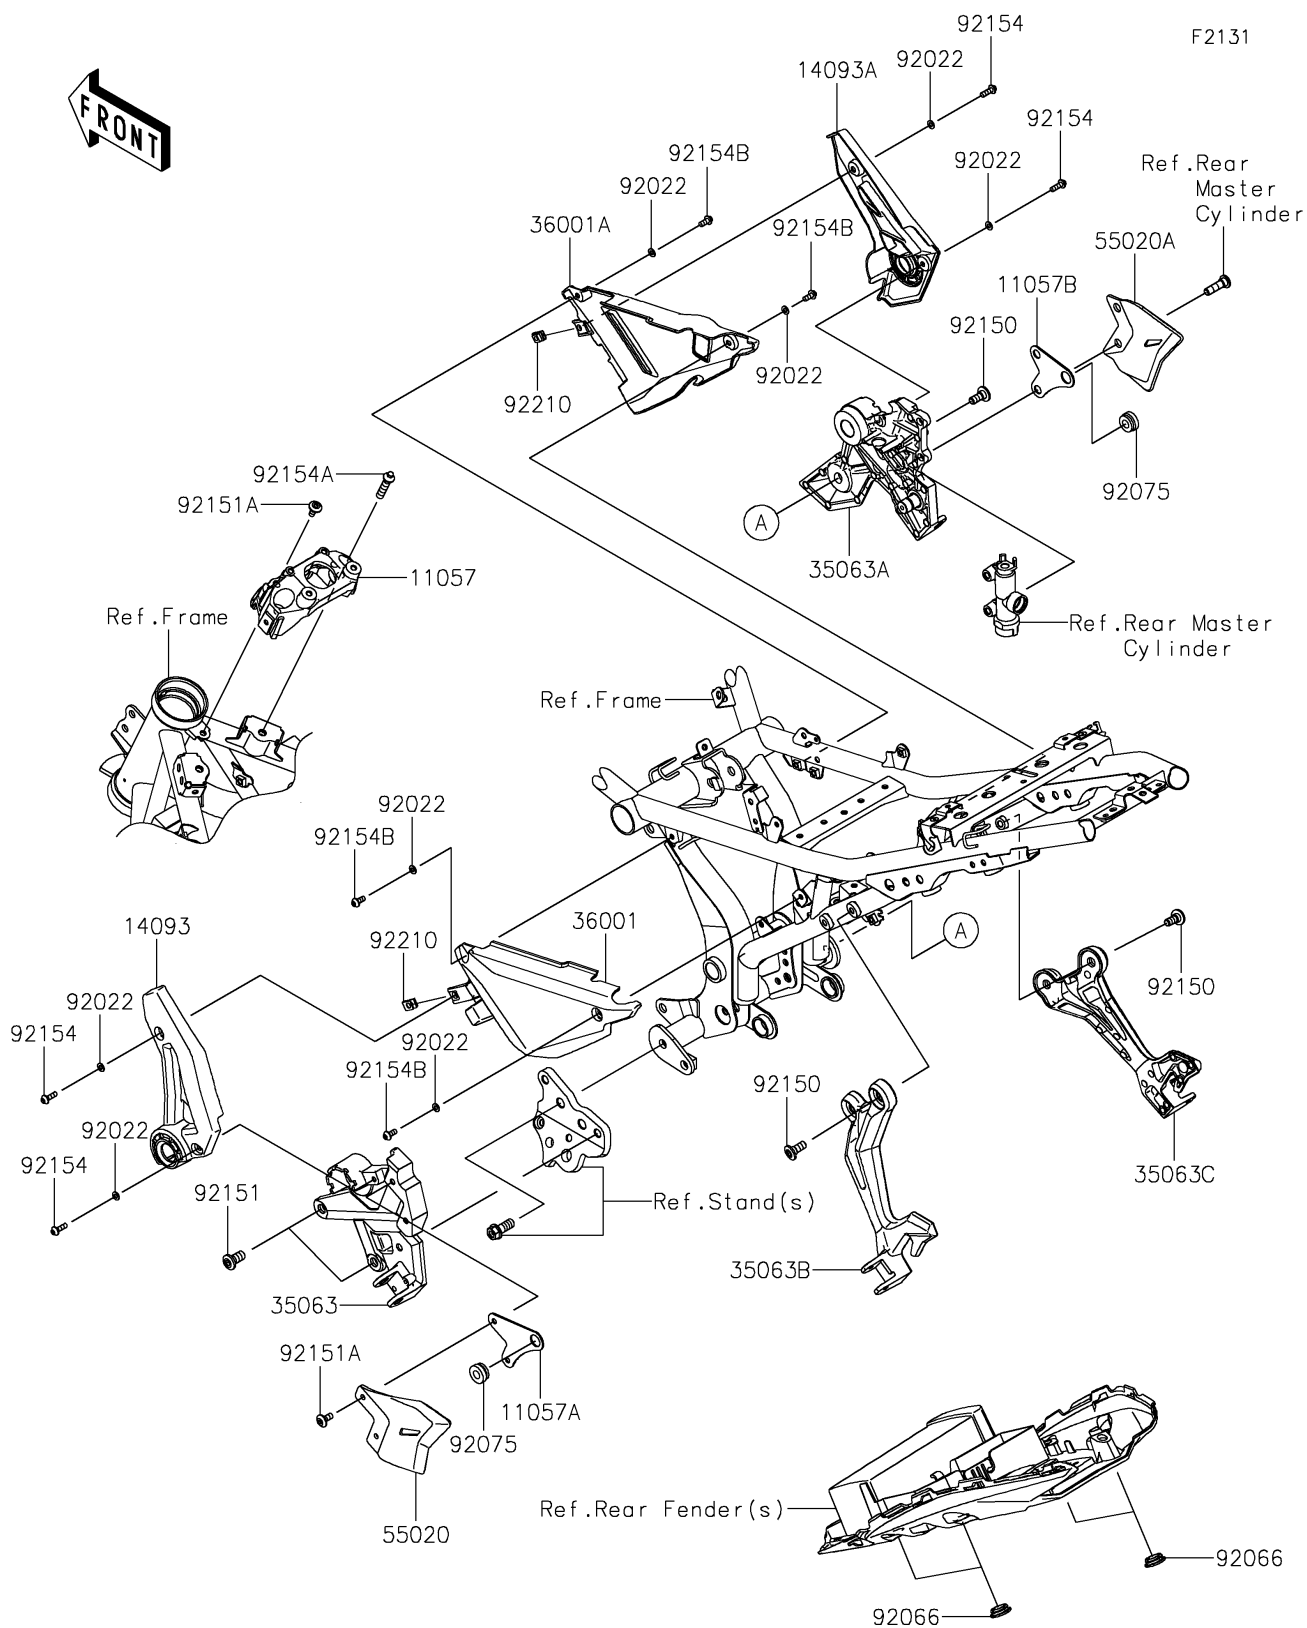

2021 NINJA® 650 ABS

Kawasaki

Let the Good Times Roll®

PARTS DIAGRAM

Frame Fittings

2021 NINJA[®] 650 ABS

PARTS LIST

Frame Fittings

ITEM NAME

PART NUMBER

QUANTITY
