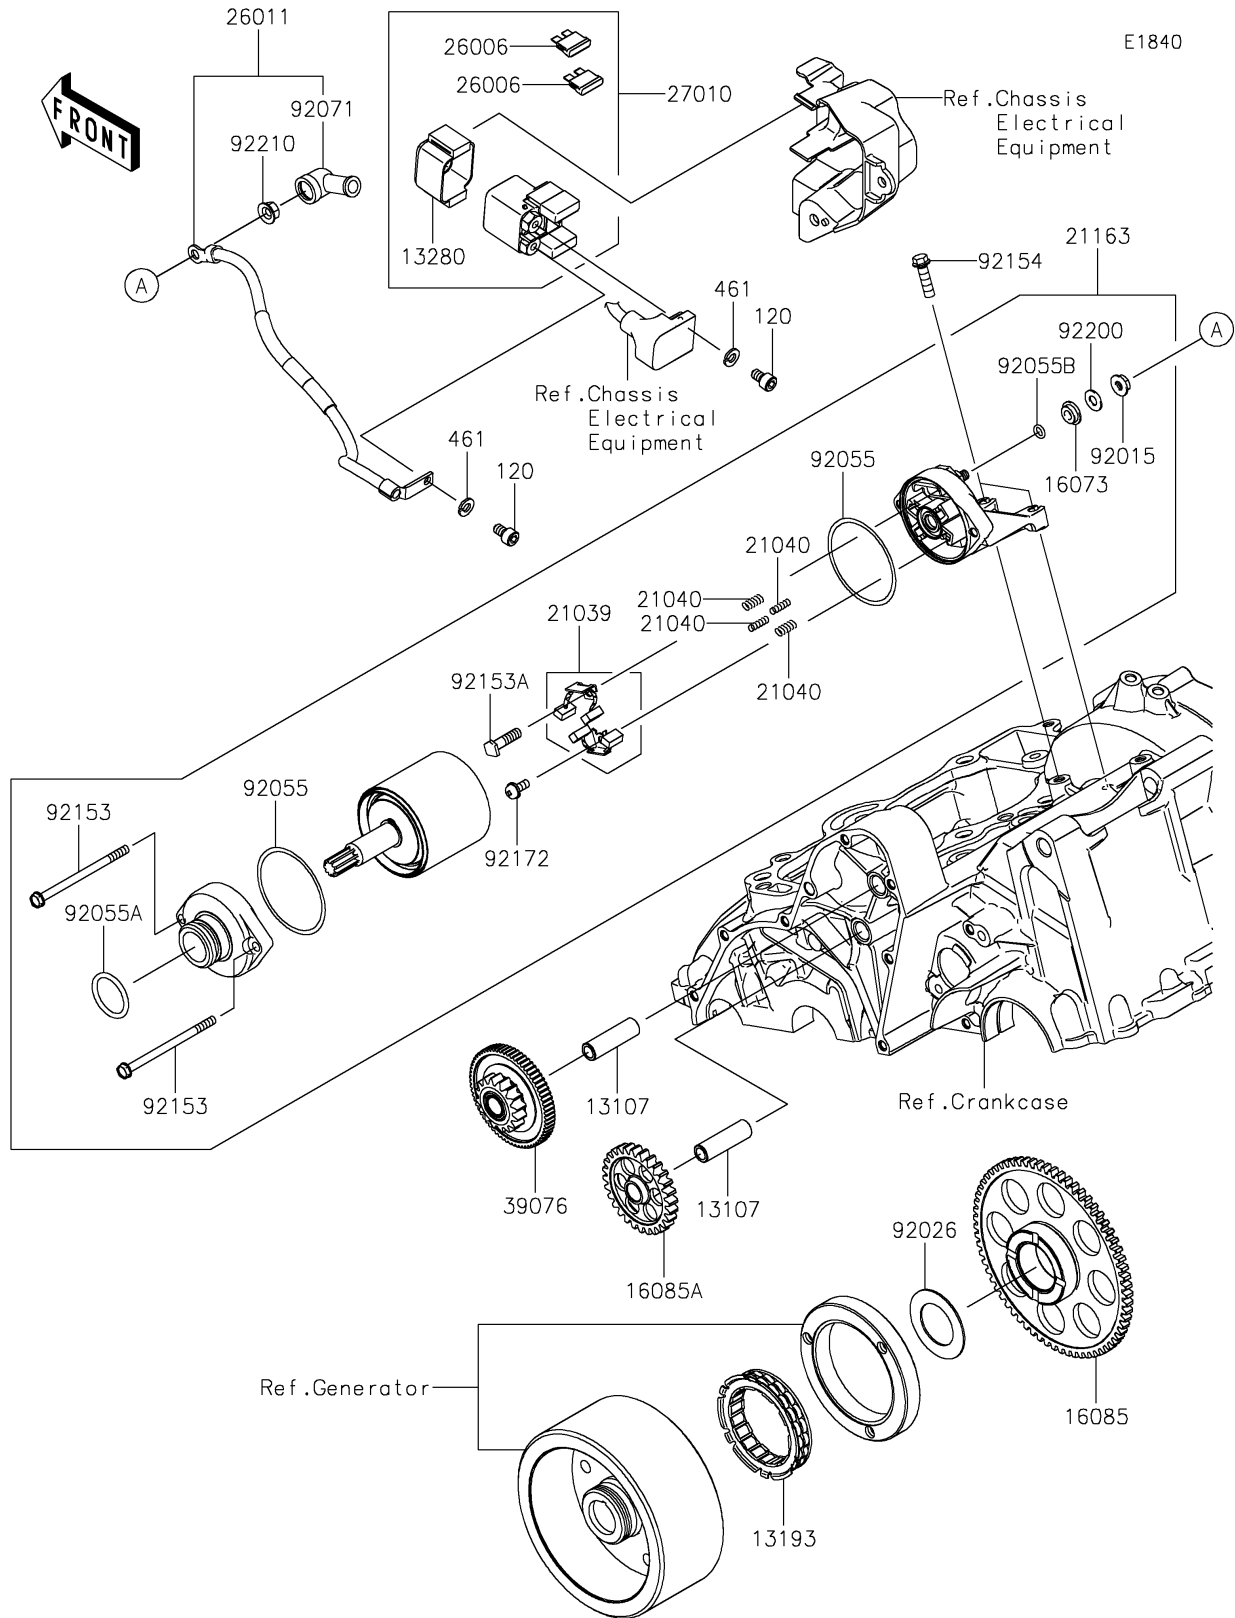

2021 NINJA® 650 ABS

PARTS DIAGRAM

Starter Motor

2021 NINJA[®] 650 ABS

PARTS LIST

Starter Motor

ITEM NAME

PART NUMBER

QUANTITY
